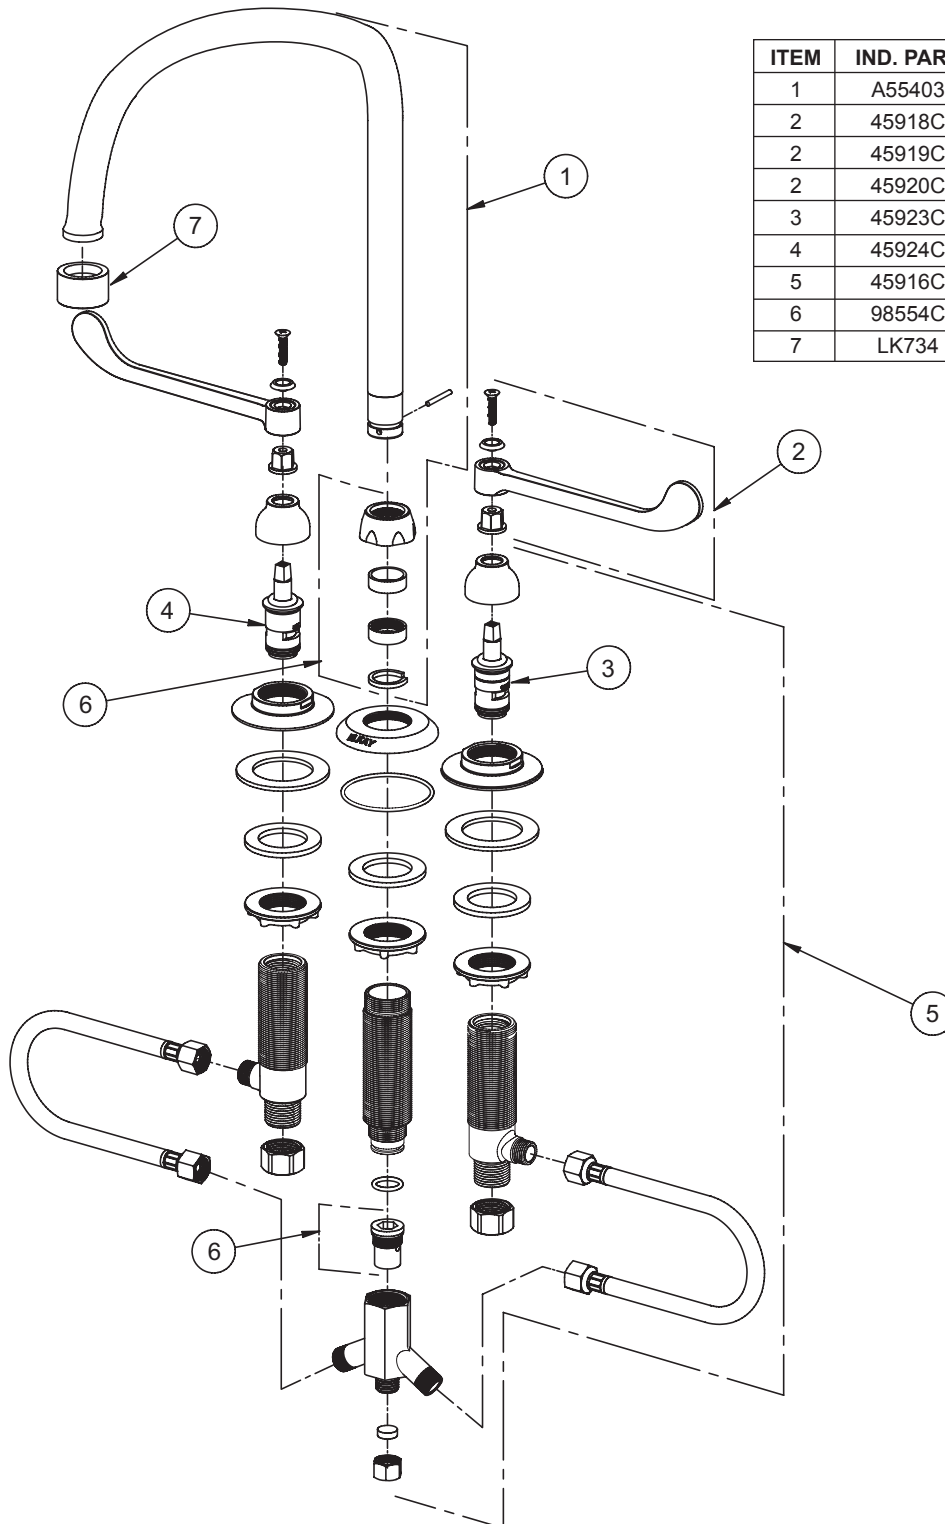

### Concealed Deck Mount 8" Center Commercial Faucet Models LK800GN08L2, LK800GN08T4, LK800GN08T6

ITEM	IND. PART	DESCRIPTION
1	A55403	Spout
2	45918C	Handle, 2"
2	45919C	Handle, 4"
2	45920C	Handle, 6"
3	45923C	Right Cold Cartridge
4	45924C	Left Hot Cartridge
5	45916C	Body
6	98554C	Backflow Kit
7	LK734	2.2 GPM VR Aerator