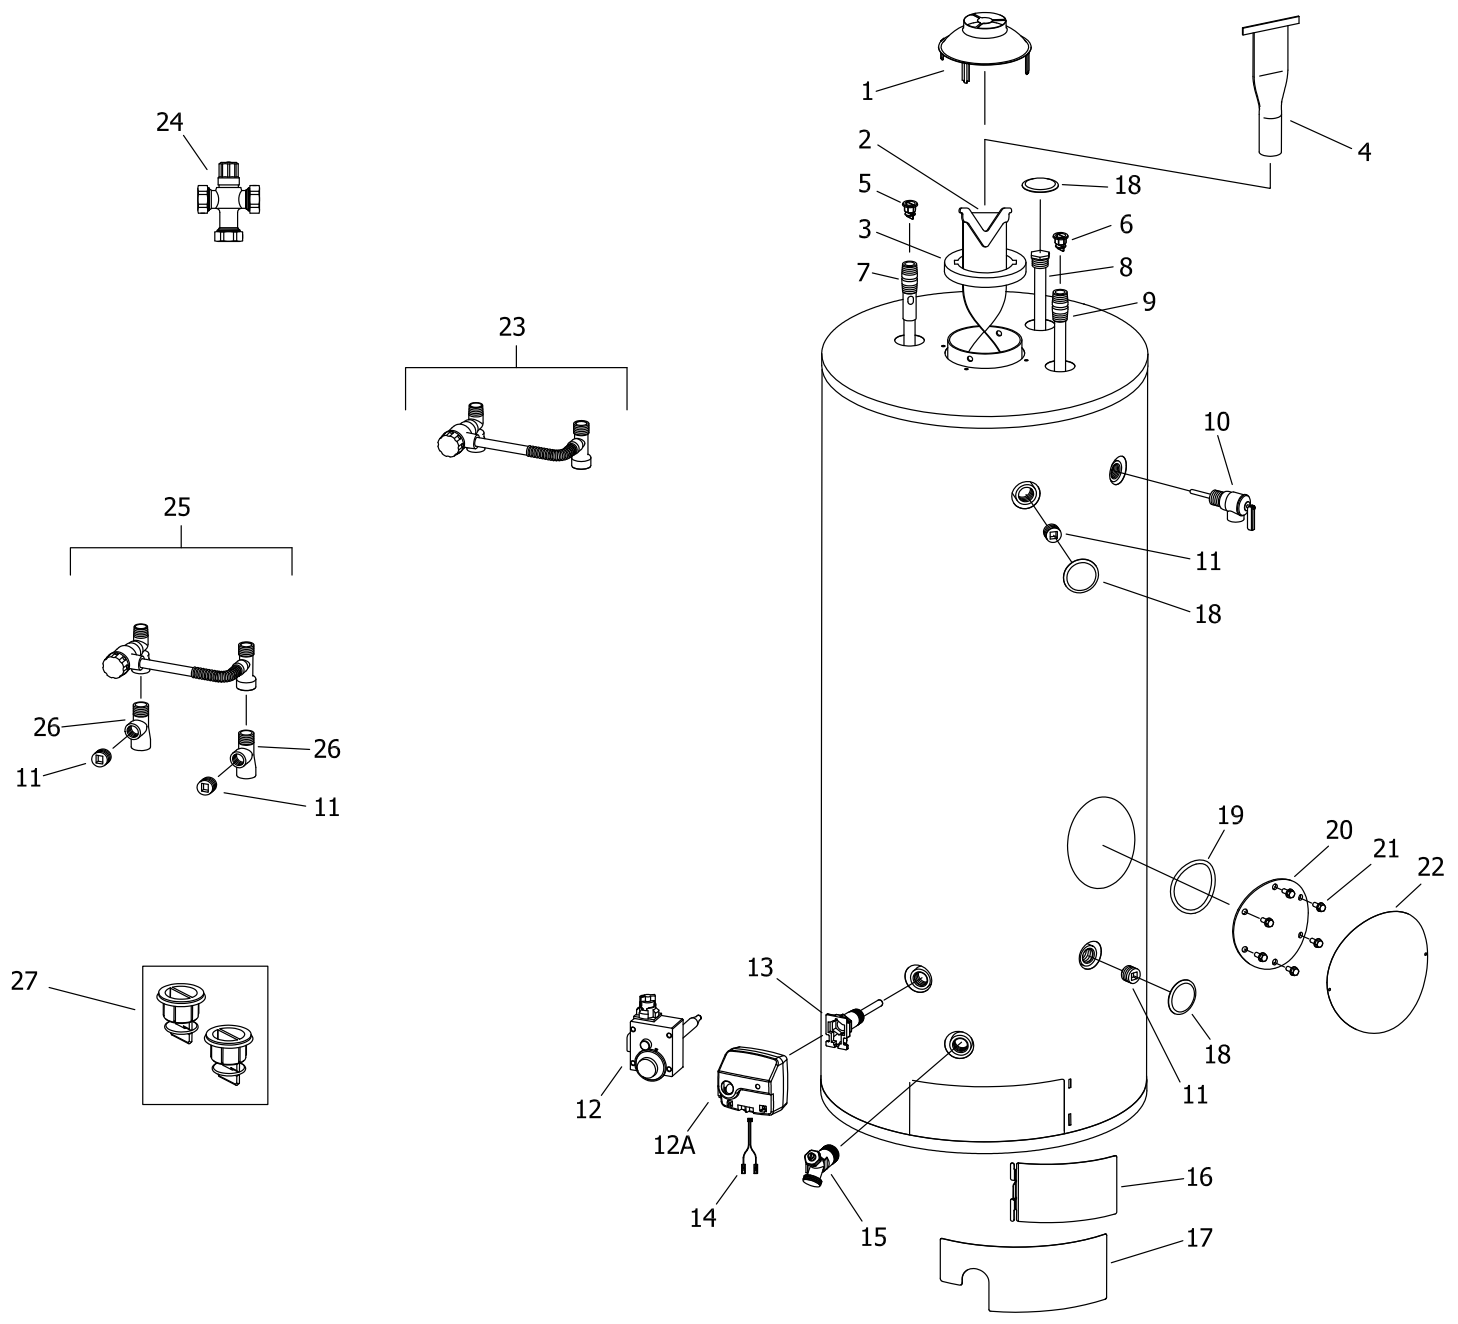

Item	Description	Model	Model	Model	Model	Model
		GX225S*(BN,SX)	GX155S*(BN,SX)	M1XR65T*(EN,BN,SX,CX)	MI75S*(BN,SX,CX,CN)	M2XR75S*(BN,SX,CX,CN)
1	Draft Diverter	243-33081-02-20	243-33081-02-20	243-33081-02-20	239-12950-00	239-12950-00
2	Flue Baffle	---	---	243-44649-00	243-42557-00	243-42557-00
3	Flue Reducer	243-42572-00	243-42572-00	243-36920-00	243-36920-00	243-36920-00
4	Flue Core	239-45676-00	239-45676-00	---	---	---
5	Heat Trap Insert (Outlet)	---	---	239-45167-00	---	---
6	Heat Trap Insert (Inlet)	---	---	239-45073-00	---	---
7	Hot Water Outlet Anode Magnesium ²	224-32731-101	224-32731-101	224-32731-83	---	---
	Hot Water Outlet Anode Aluminum ²	224-32999-21	224-32999-21	224-32999-07	---	---
	Hot Water Outlet Anode A420 Aluminum ²	224-45147-02	224-45147-02	224-45147-01	---	---
8	Plug type Anode Magnesium	224-32758-19	224-32758-19	---	224-32758-07	224-32758-07
	Plug type Anode Aluminum	224-38508-03	224-38508-03	---	224-38508-03	224-38508-03
9	Cold Water Inlet Diptube Polypropylene ³	---	---	229-39625-08	229-47056-01	229-47056-01
	Cold Water Inlet Diptube Polysulfone (NC Code) ³	229-45092-02	229-45092-02	229-39628-08	229-47040-01	229-47040-01
10	T&P Relief Valve	230-40594-02	230-32920-01	230-32920-01	230-32920-01	230-40594-02
11	3/4" NPT Plug	239-11638-00	239-11638-00	239-11638-00	239-11638-00	239-11638-00
12	White Rodgers Combination Gas Valve Natural Gas	265-47444-02	265-47444-01	265-46181-03	265-46181-03 °	265-40251-03 °
	White Rodgers Combination Gas Valve LP Gas	265-47445-02	265-47445-01	265-46182-03	265-40258-02 °	265-40258-03 °
12A	Honeywell Combination Gas Valve Natural Gas (with service tool)	---	---	---	239-46990-01 ¹	239-46990-01 ¹
	Honeywell Combination Gas Valve LP Gas (with service tool)	---	---	---	239-46991-01 ¹	239-46991-01 ¹
13	Thermowell	---	---	---	233-45651-01 ¹	233-45651-02 ¹
14	Intermediate Harness	---	---	---	239-46995-00 ¹	239-46995-00 ¹
15	Brass Drain Valve	265-42351-02	265-42351-02	265-42351-02	265-42351-02	265-42351-02
16	Inner Door Complete	243-46049-00	243-46049-00	243-36739-02	243-39207-00	243-39207-00
17	Outer Door	243-41061-00	243-41061-00	243-41061-00	243-37177-00	243-37177-00
18	Hole Closure	239-31547-02	239-31547-02	239-31547-02	239-31547-02	239-31547-02
19	Cleanout O-Ring Gasket	---	---	---	---	---
20	Cleanout Cover	---	---	---	---	---
21	Cleanout Cover Screw (Qty. 6)	---	---	---	---	---
22	Cleanout Access Cover	---	---	---	---	---
23	Kit-Intergrated Mixing Device (The Optimizer)	239-46225-02	239-46225-02	---	---	---
24	ASSE Approved Mixing Device (optional)	---	---	239-43740-01	239-43740-02	239-43740-01
25	Kit-Alternate Temperature Water Outlet	---	---	---	---	---
26	Street Tee 3/4" NPT	---	---	---	---	---
27	Kit-Heat Trap Insert	---	---	265-45420-00	---	---