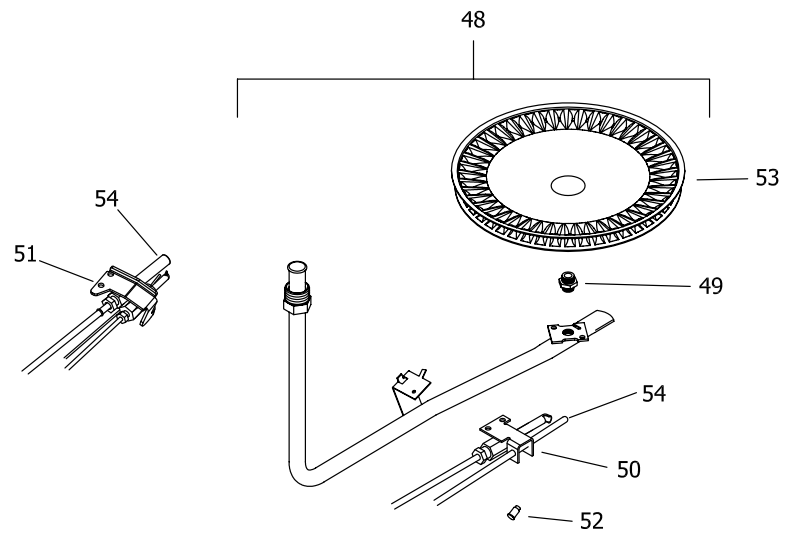

LP GAS (SX) BURNER ASSEMBLY