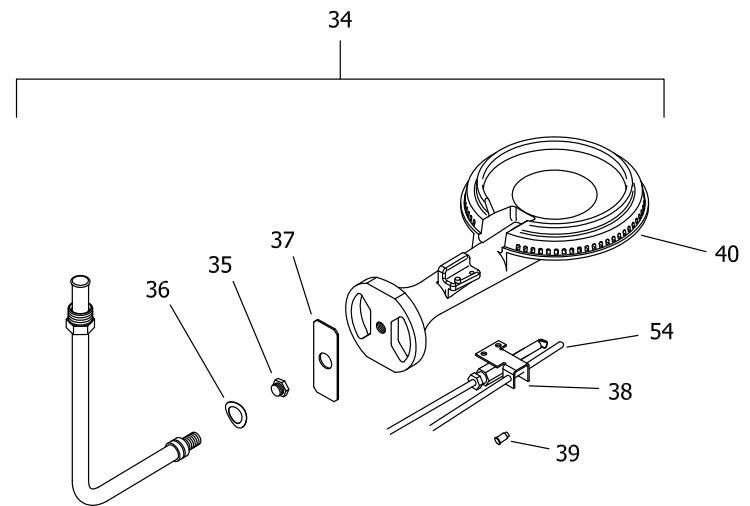

LP GAS (CX) BURNER ASSEMBLY

LP GAS (SX) BURNER ASSEMBLY TO REPLACE LP GAS (CX) BURNER ASSEMBLY
ON ALL MODELS EXCEPT 75 & 100 GAL. MODELS