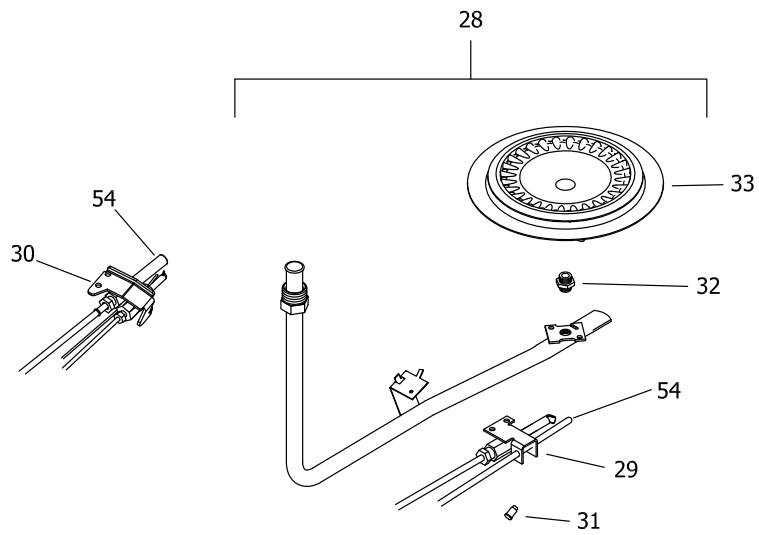

NATURAL GAS (BN) BURNER ASSEMBLY