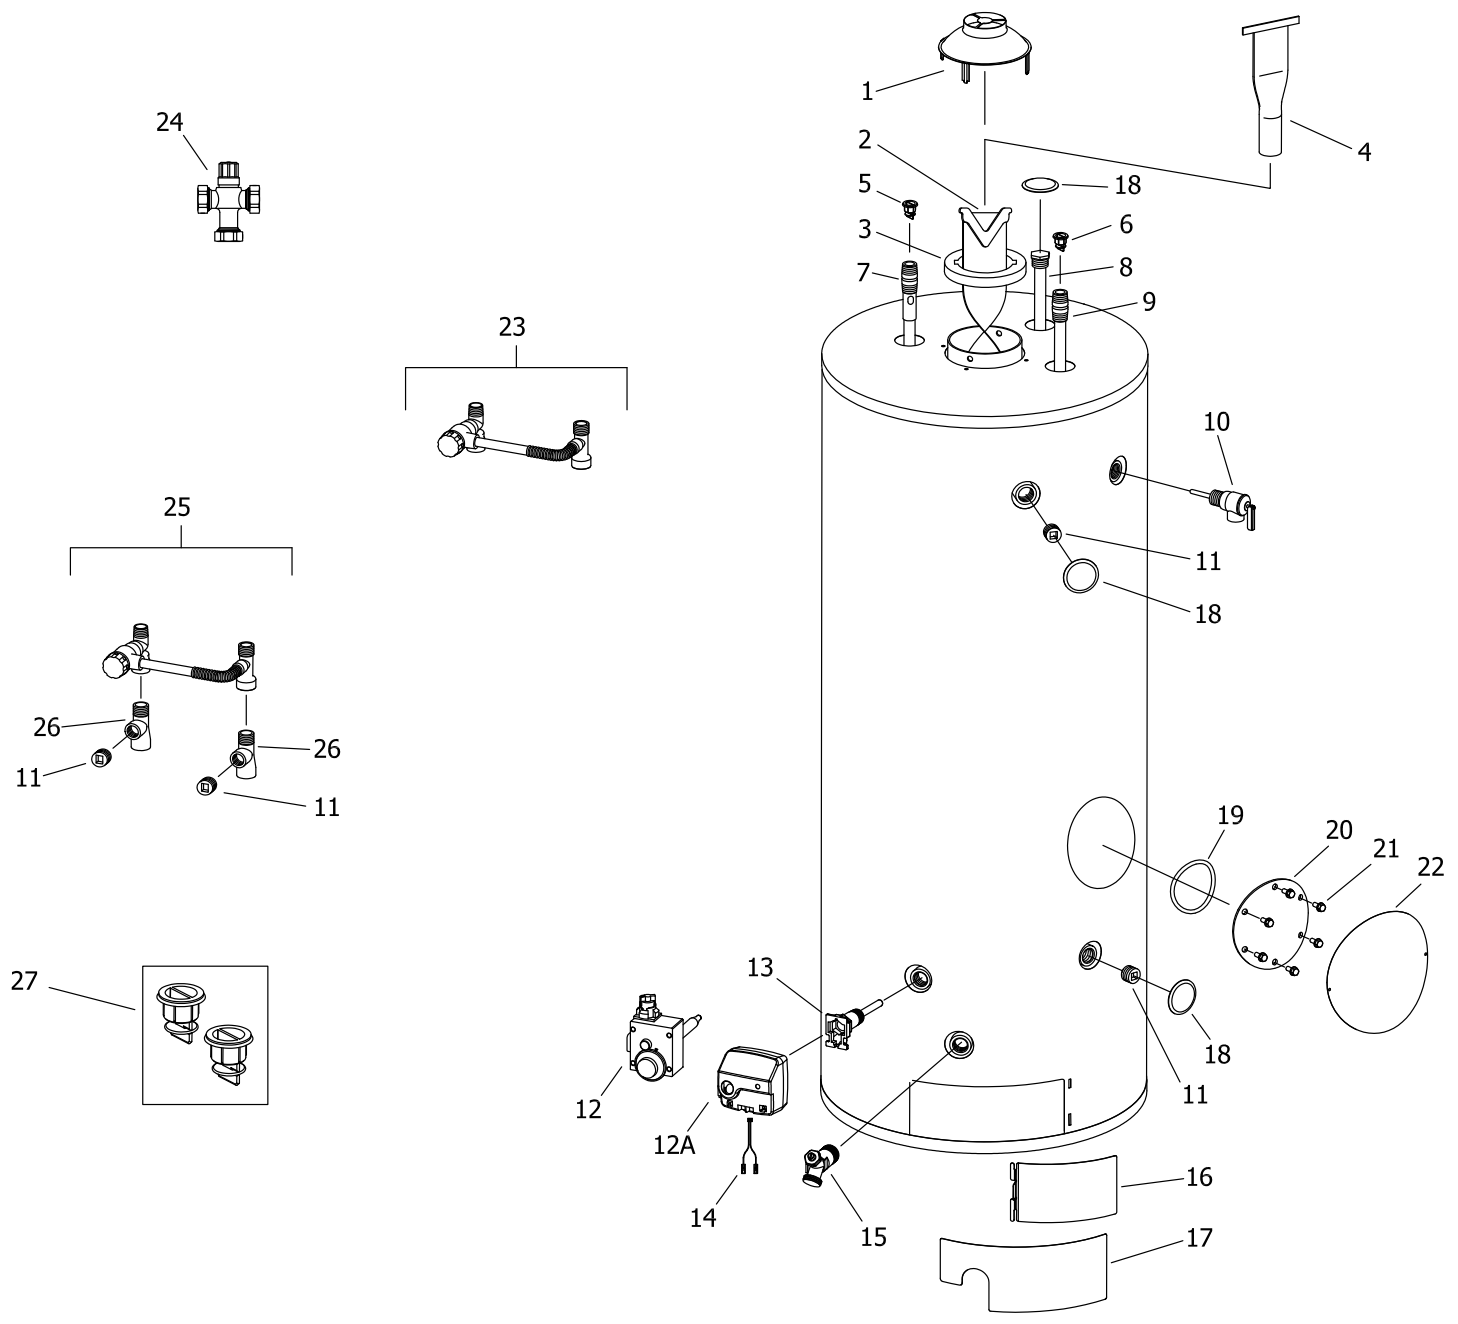

² Order with item 5

⁴ Serial # prior to FE11932653

³ Order with item 6

⁵ Serial # FE11932654 and after

Item	Description	Model	Model	Model	Model	Model	Model
		MI100T*(BN,CX,CN)	25X78(B,S)3(N,X)	55X80(B,S)3(N,X)	65T65*(B,E)*(N,X)	75T80*(B,S)*(N,X)	100T88*(B)*(N,X)
1	Draft Diverter	243-33081-01-20	243-33081-02-20	243-33081-02-20	243-33081-02-20	239-12950-00	243-33081-01-20
2	Flue Baffle	---	---	---	243-44649-00	243-42557-00	---
3	Flue Reducer	243-36920-00	243-42572-00	243-42572-00	243-36920-00	243-36920-00	243-36920-00
4	Flue Core	---	239-45676-00	239-45676-00	---	---	---
5	Heat Trap Insert (Outlet)	---	---	---	239-45167-00	---	---
6	Heat Trap Insert (Inlet)	---	---	---	239-45073-00	---	---
7	Hot Water Outlet Anode Magnesium ²	---	224-32731-101	224-32731-101	224-32731-83	---	---
	Hot Water Outlet Anode Aluminum ²	---	224-32999-21	224-32999-21	224-32999-07	---	---
	Hot Water Outlet Anode A420 Aluminum ²	---	224-45147-02	224-45147-02	224-45147-01	---	---
8	Plug type Anode Magnesium	224-32758-14	224-32758-19	224-32758-19	---	224-32758-07	224-32758-14
	Plug type Anode Aluminum	224-38508-07	224-38508-03	224-38508-03	---	224-38508-01	224-38508-07
9	Cold Water Inlet Diptube Polypropylene ³	---	---	---	229-39625-04	229-47056-01	---
	Cold Water Inlet Diptube Polysulfone (NC Code) ³	229-46993-01	229-45092-02	229-45092-02	229-39628-04	229-47040-01	229-46993-01
10	T&P Relief Valve	230-40594-02	230-40594-02	230-40594-02	230-32920-01	230-40594-02	230-40594-02
11	3/4" NPT Plug	239-11638-00	239-11638-00	239-11638-00	239-11638-00	239-11638-00	239-11638-00
12	White Rodgers Combination Gas Valve Natural Gas	265-40251-07 ⁴	265-47444-02	265-47444-01	265-46365-01	265-46365-02 ^o	265-46365-04 ⁴
	White Rodgers Combination Gas Valve LP Gas	265-40258-06 ⁴	265-47445-02	265-47445-01	265-46366-01	265-46366-02 ^o	265-46366-03 ⁴
12A	Honeywell Combination Gas Valve Natural Gas (with service tool)	239-46990-01 ⁵	---	---	---	239-46990-02 ¹	239-46990-02 ⁵
	Honeywell Combination Gas Valve LP Gas (with service tool)	239-46991-01 ⁵	---	---	---	239-46991-02 ¹	239-46991-02 ⁵
13	Thermowell	233-45651-02 ⁵	---	---	---	233-45651-02 ¹	233-45651-02 ⁵
14	Intermediate Harness	239-46995-00 ⁵	---	---	---	239-46995-00 ¹	239-46995-00 ⁵
15	Brass Drain Valve	265-42351-04	265-42351-02	265-42351-02	265-42351-02	265-42351-02	265-42351-04
16	Inner Door Complete	243-39207-00	243-46049-00	243-46049-00	243-36739-02	243-39207-00	243-39207-00
17	Outer Door	243-37177-00	243-41061-00	243-41061-00	243-41061-00	243-37177-00	243-37177-00
18	Hole Closure	239-31547-02	239-31547-02	239-31547-02	239-31547-02	239-31547-02	239-31547-02
19	Cleanout O-Ring Gasket	205-18427-00	---	---	---	---	205-18427-00
20	Cleanout Cover	205-18428-00	---	---	---	---	205-18428-00
21	Cleanout Cover Screw (Qty. 6)	239-82166-00	---	---	---	---	239-82166-00
22	Cleanout Access Cover	243-20299-00	---	---	---	---	243-20299-00
23	Kit-Intergrated Mixing Device (The Optimizer)	---	239-46225-02	239-46225-02	---	---	---
24	ASSE Approved Mixing Device (optional)	239-43740-01	---	---	239-43740-01	239-43740-01	239-43740-01
25	Kit-Alternate Temperature Water Outlet	---	243-46414-02	243-46414-02	---	---	---
26	Street Tee 3/4" NPT	---	239-46332-00	239-46332-00	---	---	---
27	Kit-Heat Trap Insert	---	239-46332-00	239-46332-00	265-45420-00	---	---