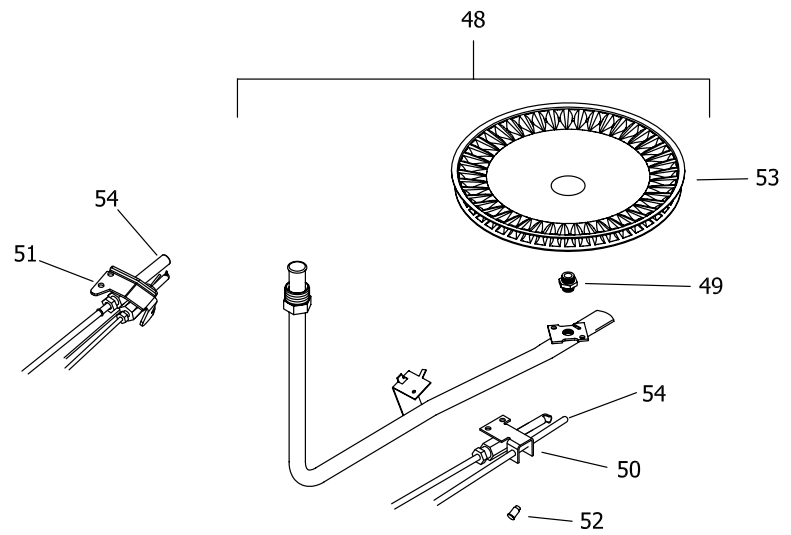

LP GAS (SX) BURNER ASSEMBLY