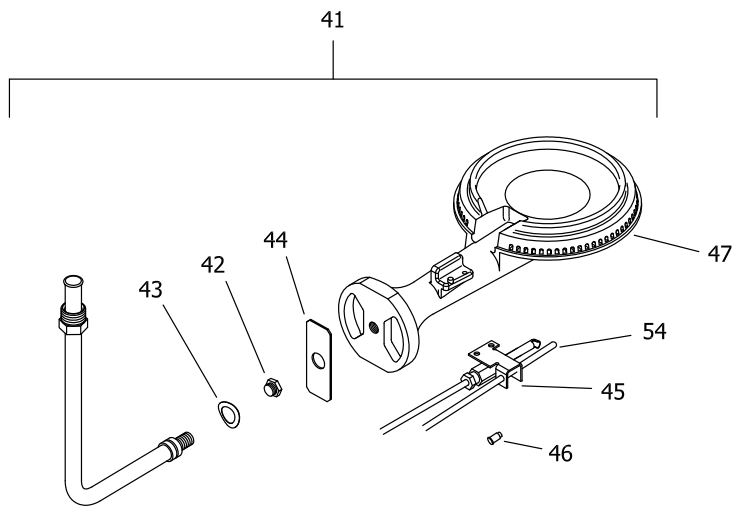

NATURAL GAS (CN) BURNER ASSEMBLY