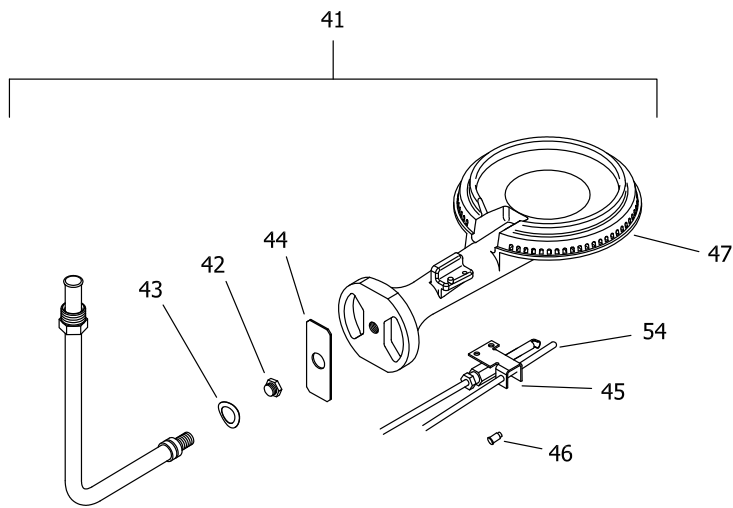

NATURAL GAS (CN) BURNER ASSEMBLY