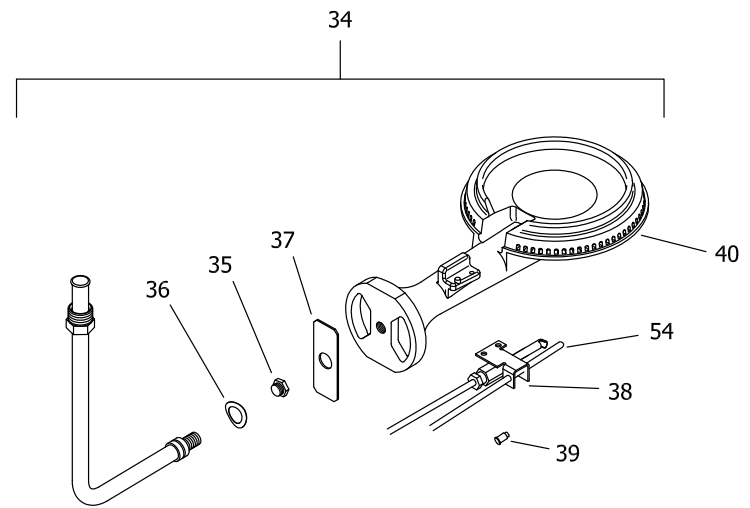

LP GAS (CX) BURNER ASSEMBLY

LP GAS (SX) BURNER ASSEMBLY TO REPLACE LP GAS (CX) BURNER ASSEMBLY
ON ALL MODELS EXCEPT 75 & 100 GAL. MODELS