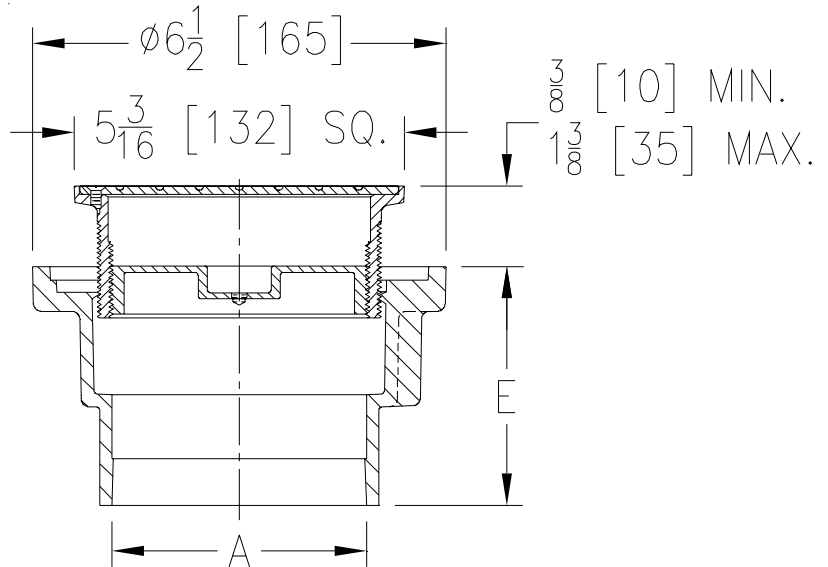

Dimensional Data (inches and [ mm ]) are Subject to Manufacturing Tolerances and Change Without Notice

Product	Pipe Connections	'E' BODY HT. DIM.
___ CO-2500-NH2-ST	2 [51] No-Hub	3 3/4 [59]
___ CO-2500-NH3-ST	3 [76] No-Hub	3 3/4 [59]
___ CO-2400-NH4-ST	4 [102] No-Hub	3 3/4 [59]
___ CO-2500-PO2-ST	2 [51] Push-On	4 [102]
___ CO-2500-PO3-ST	3 [76] Push-On	4 [102]
___ CO-2500-PO4-ST	4 [102] Push-On	4 [102]

**CO2500-ST**  
**Finished Area Adjustable Cleanout w/**  
**Square Top** Regularly furnish with cast iron  
body, nickel adjustable head and internal  
ABS plug.

**OPTIONS**

\_\_\_ -VP Vandal-Proof Screws