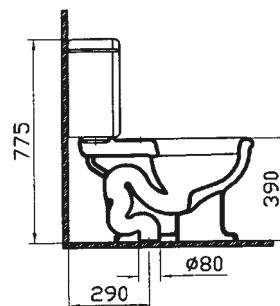

aria

- 6555-xxx-0101 Close-coupled WC pan (syphonic)
- 6465-xxx-5100 Cistern with front lever
- 6465-xxx-5102 Cistern with front lever upstand lid
- 05-xxx-001 Toilet seat
- 14-xxx-001 Toilet seat
- 37-013-001 Wooden toilet seat (chesnut)
- 37-014-001 Wooden toilet seat (cognac)
- 37-016-001 Wooden toilet seat (wallnut)

- 4043-xxx-0075 Close-coupled WC pan (syphonic-concealed trap way)
- 6465-xxx-5020 Cistern with front lever (bottom inlet)
- 6465-xxx-5022 Cistern with front lever upstand lid (bottom inlet)
- 36-xxx-001 Toilet seat

- 6233-xxx-0075 WC pan
- 6455-xxx-5077 Cistern with front lever (low level-bottom inlet-chrome connection pipe, cistern mechanism included)
- 05-xxx-001 Toilet seat
- 14-xxx-001 Toilet seat
- 37-013-001 Wooden toilet seat (chesnut)
- 37-014-001 Wooden toilet seat (cognac)
- 37-016-001 Wooden toilet seat (wallnut)

- 6233-xxx-0075 WC pan
- 6961-xxx-5083 Cistern with side lever (high level-side inlet-chrome connection pipe, cistern mechanism included)
- 05-xxx-001 Toilet seat
- 14-xxx-001 Toilet seat
- 37-013-001 Wooden toilet seat (chesnut)
- 37-014-001 Wooden toilet seat (cognac)
- 37-016-001 Wooden toilet seat (wallnut)