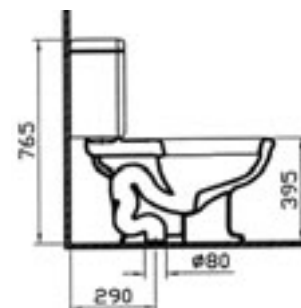

aria

- 6555-xxx-0101 Close-coupled WC pan (syphonic)
- 6465-xxx-5100 Cistern with front lever
- 6465-xxx-5102 Cistern with front lever upstand lid
- 05-xxx-001 Toilet seat
- 14-xxx-001 Toilet seat
- 37-013-001 Wooden toilet seat (chesnut)
- 37-014-001 Wooden toilet seat (cognac)
- 37-016-001 Wooden toilet seat (wallnut)

- 4043-xxx-0075 Close-coupled WC pan (syphonic-concealed trap way)
- 6465-xxx-5020 Cistern with front lever (bottom inlet)
- 6465-xxx-5022 Cistern with front lever upstand lid (bottom inlet)
- 36-xxx-001 Toilet seat