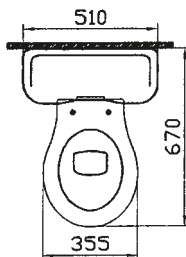

- 6233-xxx-0075 WC pan
- 6455-xxx-5077 Cistern with front lever (low level-bottom inlet-chrome connection pipe, cistern mechanism included)
- 05-xxx-001 Toilet seat
- 14-xxx-001 Toilet seat
- 37-013-001 Wooden toilet seat (chesnut)
- 37-014-001 Wooden toilet seat (cognac)
- 37-016-001 Wooden toilet seat (wallnut)