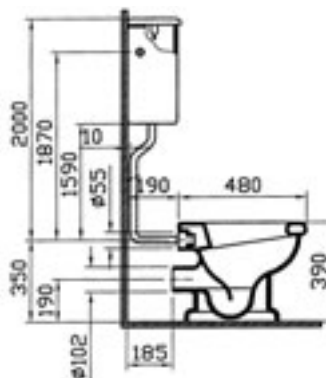

aria

- 6555-xxx-0101 Close-coupled WC pan (syphonic)
- 6465-xxx-5100 Cistern with front lever
- 6465-xxx-5102 Cistern with front lever upstand lid
- 05-xxx-001 Toilet seat
- 14-xxx-001 Toilet seat
- 37-013-001 Wooden toilet seat (chesnut)
- 37-014-001 Wooden toilet seat (cognac)
- 37-016-001 Wooden toilet seat (wallnut)

- 4043-xxx-0075 Close-coupled WC pan (syphonic-concealed trap way)
- 6465-xxx-5020 Cistern with front lever (bottom inlet)
- 6465-xxx-5022 Cistern with front lever upstand lid (bottom inlet)
- 36-xxx-001 Toilet seat

- 6233-xxx-0075 WC pan
- 6455-xxx-5077 Cistern with front lever (low level-bottom inlet-chrome connection pipe, cistern mechanism included)
- 05-xxx-001 Toilet seat
- 14-xxx-001 Toilet seat
- 37-013-001 Wooden toilet seat (chesnut)
- 37-014-001 Wooden toilet seat (cognac)
- 37-016-001 Wooden toilet seat (wallnut)

- 6233-xxx-0075 WC pan
- 6961-xxx-5083 Cistern with side lever (high level-side inlet-chrome connection pipe, cistern mechanism included)
- 05-xxx-001 Toilet seat
- 14-xxx-001 Toilet seat
- 37-013-001 Wooden toilet seat (chesnut)
- 37-014-001 Wooden toilet seat (cognac)
- 37-016-001 Wooden toilet seat (wallnut)