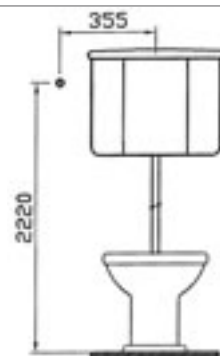

aria

- 6555-xxx-0101 Close-coupled WC pan (syphonic)
- 6465-xxx-5100 Cistern with front lever
- 6465-xxx-5102 Cistern with front lever upstand lid
- 05-xxx-001 Toilet seat
- 14-xxx-001 Toilet seat
- 37-013-001 Wooden toilet seat (chesnut)
- 37-014-001 Wooden toilet seat (cognac)
- 37-016-001 Wooden toilet seat (wallnut)

- 4043-xxx-0075 Close-coupled WC pan (syphonic-concealed trap way)
- 6465-xxx-5020 Cistern with front lever (bottom inlet)
- 6465-xxx-5022 Cistern with front lever upstand lid (bottom inlet)
- 36-xxx-001 Toilet seat

- 6233-xxx-0075 WC pan
- 6455-xxx-5077 Cistern with front lever (low level-bottom inlet-chrome connection pipe, cistern mechanism included)
- 05-xxx-001 Toilet seat
- 14-xxx-001 Toilet seat
- 37-013-001 Wooden toilet seat (chesnut)
- 37-014-001 Wooden toilet seat (cognac)
- 37-016-001 Wooden toilet seat (wallnut)

- 6233-xxx-0075 WC pan
- 6961-xxx-5083 Cistern with side lever (high level-side inlet-chrome connection pipe, cistern mechanism included)
- 05-xxx-001 Toilet seat
- 14-xxx-001 Toilet seat
- 37-013-001 Wooden toilet seat (chesnut)
- 37-014-001 Wooden toilet seat (cognac)
- 37-016-001 Wooden toilet seat (wallnut)