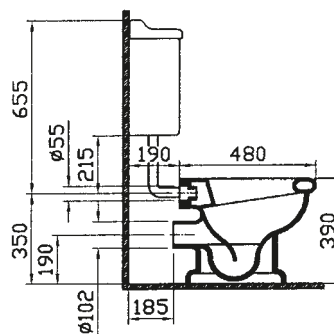

aria

- 6555-xxx-0101 Close-coupled WC pan (syphonic)
- 6465-xxx-5100 Cistern with front lever
- 6465-xxx-5102 Cistern with front lever upstand lid
- 05-xxx-001 Toilet seat
- 14-xxx-001 Toilet seat
- 37-013-001 Wooden toilet seat (chesnut)
- 37-014-001 Wooden toilet seat (cognac)
- 37-016-001 Wooden toilet seat (wallnut)

- 4043-xxx-0075 Close-coupled WC pan (syphonic-concealed trap way)
- 6465-xxx-5020 Cistern with front lever (bottom inlet)
- 6465-xxx-5022 Cistern with front lever upstand lid (bottom inlet)
- 36-xxx-001 Toilet seat

- 6233-xxx-0075 WC pan
- 6455-xxx-5077 Cistern with front lever (low level-bottom inlet-chrome connection pipe, cistern mechanism included)
- 05-xxx-001 Toilet seat
- 14-xxx-001 Toilet seat
- 37-013-001 Wooden toilet seat (chesnut)
- 37-014-001 Wooden toilet seat (cognac)
- 37-016-001 Wooden toilet seat (wallnut)

- 6233-xxx-0075 WC pan
- 6961-xxx-5083 Cistern with side lever (high level-side inlet-chrome connection pipe, cistern mechanism included)
- 05-xxx-001 Toilet seat
- 14-xxx-001 Toilet seat
- 37-013-001 Wooden toilet seat (chesnut)
- 37-014-001 Wooden toilet seat (cognac)
- 37-016-001 Wooden toilet seat (wallnut)