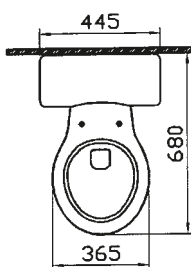

aria

- 6555-xxx-0101 Close-coupled WC pan (syphonic)
- 6465-xxx-5100 Cistern with front lever
- 6465-xxx-5102 Cistern with front lever upstand lid
- 05-xxx-001 Toilet seat
- 14-xxx-001 Toilet seat
- 37-013-001 Wooden toilet seat (chesnut)
- 37-014-001 Wooden toilet seat (cognac)
- 37-016-001 Wooden toilet seat (wallnut)

- 4043-xxx-0075 Close-coupled WC pan (syphonic-concealed trap way)
- 6465-xxx-5020 Cistern with front lever (bottom inlet)
- 6465-xxx-5022 Cistern with front lever upstand lid (bottom inlet)
- 36-xxx-001 Toilet seat

- 6233-xxx-0075 WC pan
- 6961-xxx-5083 Cistern with side lever (high level-side inlet-chrome connection pipe, cistern mechanism included)
- 05-xxx-001 Toilet seat
- 14-xxx-001 Toilet seat
- 37-013-001 Wooden toilet seat (chesnut)
- 37-014-001 Wooden toilet seat (cognac)
- 37-016-001 Wooden toilet seat (wallnut)