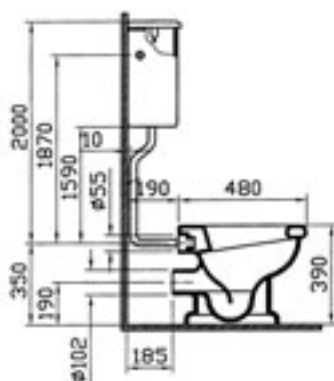

aria

- 6555-xxx-0101 Close-coupled WC pan (syphonic)
- 6465-xxx-5100 Cistern with front lever
- 6465-xxx-5102 Cistern with front lever upstand lid
- 05-xxx-001 Toilet seat
- 14-xxx-001 Toilet seat
- 37-013-001 Wooden toilet seat (chesnut)
- 37-014-001 Wooden toilet seat (cognac)
- 37-016-001 Wooden toilet seat (wallnut)

- 4043-xxx-0075 Close-coupled WC pan (syphonic-concealed trap way)
- 6465-xxx-5020 Cistern with front lever (bottom inlet)
- 6465-xxx-5022 Cistern with front lever upstand lid (bottom inlet)
- 36-xxx-001 Toilet seat

- 6233-xxx-0075 WC pan
- 6455-xxx-5077 Cistern with front lever (low level-bottom inlet-chrome connection pipe, cistern mechanism included)
- 05-xxx-001 Toilet seat
- 14-xxx-001 Toilet seat
- 37-013-001 Wooden toilet seat (chesnut)
- 37-014-001 Wooden toilet seat (cognac)
- 37-016-001 Wooden toilet seat (wallnut)

- 6233-xxx-0075 WC pan
- 6961-xxx-5083 Cistern with side lever (high level-side inlet-chrome connection pipe, cistern mechanism included)
- 05-xxx-001 Toilet seat
- 14-xxx-001 Toilet seat
- 37-013-001 Wooden toilet seat (chesnut)
- 37-014-001 Wooden toilet seat (cognac)
- 37-016-001 Wooden toilet seat (wallnut)