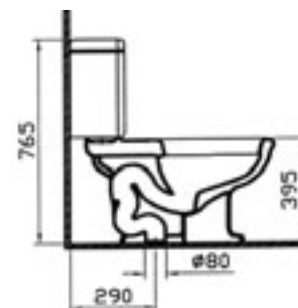

aria

- 6555-xxx-0101 Close-coupled WC pan (syphonic)
- 6465-xxx-5100 Cistern with front lever
- 6465-xxx-5102 Cistern with front lever upstand lid
- 05-xxx-001 Toilet seat
- 14-xxx-001 Toilet seat
- 37-013-001 Wooden toilet seat (chesnut)
- 37-014-001 Wooden toilet seat (cognac)
- 37-016-001 Wooden toilet seat (wallnut)

- 4043-xxx-0075 Close-coupled WC pan (syphonic-concealed trap way)
- 6465-xxx-5020 Cistern with front lever (bottom inlet)
- 6465-xxx-5022 Cistern with front lever upstand lid (bottom inlet)
- 36-xxx-001 Toilet seat

- 6233-xxx-0075 WC pan
- 6455-xxx-5077 Cistern with front lever (low level-bottom inlet-chrome connection pipe, cistern mechanism included)
- 05-xxx-001 Toilet seat
- 14-xxx-001 Toilet seat
- 37-013-001 Wooden toilet seat (chesnut)
- 37-014-001 Wooden toilet seat (cognac)
- 37-016-001 Wooden toilet seat (wallnut)

- 6233-xxx-0075 WC pan
- 6961-xxx-5083 Cistern with side lever (high level-side inlet-chrome connection pipe, cistern mechanism included)
- 05-xxx-001 Toilet seat
- 14-xxx-001 Toilet seat
- 37-013-001 Wooden toilet seat (chesnut)
- 37-014-001 Wooden toilet seat (cognac)
- 37-016-001 Wooden toilet seat (wallnut)