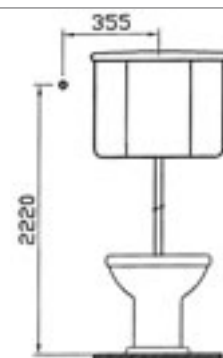

aria

- 6555-xxx-0101 Close-coupled WC pan (syphonic)
- 6465-xxx-5100 Cistern with front lever
- 6465-xxx-5102 Cistern with front lever upstand lid
- 05-xxx-001 Toilet seat
- 14-xxx-001 Toilet seat
- 37-013-001 Wooden toilet seat (chesnut)
- 37-014-001 Wooden toilet seat (cognac)
- 37-016-001 Wooden toilet seat (wallnut)

- 4043-xxx-0075 Close-coupled WC pan (syphonic-concealed trap way)
- 6465-xxx-5020 Cistern with front lever (bottom inlet)
- 6465-xxx-5022 Cistern with front lever upstand lid (bottom inlet)
- 36-xxx-001 Toilet seat

- 6233-xxx-0075 WC pan
- 6455-xxx-5077 Cistern with front lever (low level-bottom inlet-chrome connection pipe, cistern mechanism included)
- 05-xxx-001 Toilet seat
- 14-xxx-001 Toilet seat
- 37-013-001 Wooden toilet seat (chesnut)
- 37-014-001 Wooden toilet seat (cognac)
- 37-016-001 Wooden toilet seat (wallnut)

- 6233-xxx-0075 WC pan
- 6961-xxx-5083 Cistern with side lever (high level-side inlet-chrome connection pipe, cistern mechanism included)
- 05-xxx-001 Toilet seat
- 14-xxx-001 Toilet seat
- 37-013-001 Wooden toilet seat (chesnut)
- 37-014-001 Wooden toilet seat (cognac)
- 37-016-001 Wooden toilet seat (wallnut)