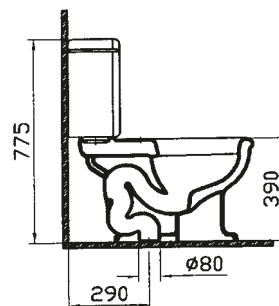

aria

- 6555-xxx-0101 Close-coupled WC pan (syphonic)
- 6465-xxx-5100 Cistern with front lever
- 6465-xxx-5102 Cistern with front lever upstand lid
- 05-xxx-001 Toilet seat
- 14-xxx-001 Toilet seat
- 37-013-001 Wooden toilet seat (chesnut)
- 37-014-001 Wooden toilet seat (cognac)
- 37-016-001 Wooden toilet seat (wallnut)

- 4043-xxx-0075 Close-coupled WC pan (syphonic-concealed trap way)
- 6465-xxx-5020 Cistern with front lever (bottom inlet)
- 6465-xxx-5022 Cistern with front lever upstand lid (bottom inlet)
- 36-xxx-001 Toilet seat

- 6233-xxx-0075 WC pan
- 6455-xxx-5077 Cistern with front lever (low level-bottom inlet-chrome connection pipe, cistern mechanism included)
- 05-xxx-001 Toilet seat
- 14-xxx-001 Toilet seat
- 37-013-001 Wooden toilet seat (chesnut)
- 37-014-001 Wooden toilet seat (cognac)
- 37-016-001 Wooden toilet seat (wallnut)

- 6233-xxx-0075 WC pan
- 6961-xxx-5083 Cistern with side lever (high level-side inlet-chrome connection pipe, cistern mechanism included)
- 05-xxx-001 Toilet seat
- 14-xxx-001 Toilet seat
- 37-013-001 Wooden toilet seat (chesnut)
- 37-014-001 Wooden toilet seat (cognac)
- 37-016-001 Wooden toilet seat (wallnut)