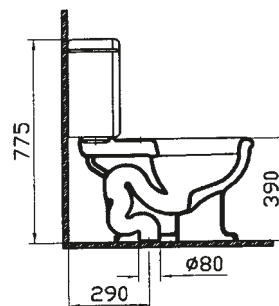

# aria

- 6555-xxx-0101 Close-coupled WC pan (syphonic)
- 6465-xxx-5100 Cistern with front lever
- 6465-xxx-5102 Cistern with front lever upstand lid
- 05-xxx-001 Toilet seat
- 14-xxx-001 Toilet seat
- 37-013-001 Wooden toilet seat (chesnut)
- 37-014-001 Wooden toilet seat (cognac)
- 37-016-001 Wooden toilet seat (wallnut)

- 4043-xxx-0075 Close-coupled WC pan (syphonic-concealed trap way)
- 6465-xxx-5020 Cistern with front lever (bottom inlet)
- 6465-xxx-5022 Cistern with front lever upstand lid (bottom inlet)
- 36-xxx-001 Toilet seat

- 6233-xxx-0075 WC pan
- 6455-xxx-5077 Cistern with front lever (low level-bottom inlet-chrome connection pipe, cistern mechanism included)
- 05-xxx-001 Toilet seat
- 14-xxx-001 Toilet seat
- 37-013-001 Wooden toilet seat (chesnut)
- 37-014-001 Wooden toilet seat (cognac)
- 37-016-001 Wooden toilet seat (wallnut)

- 6233-xxx-0075 WC pan
- 6961-xxx-5083 Cistern with side lever (high level-side inlet-chrome connection pipe, cistern mechanism included)
- 05-xxx-001 Toilet seat
- 14-xxx-001 Toilet seat
- 37-013-001 Wooden toilet seat (chesnut)
- 37-014-001 Wooden toilet seat (cognac)
- 37-016-001 Wooden toilet seat (wallnut)