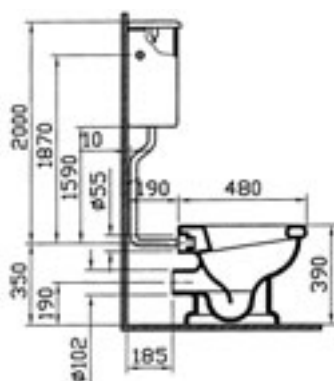

# aria

- 6555-xxx-0101 Close-coupled WC pan (syphonic)
- 6465-xxx-5100 Cistern with front lever
- 6465-xxx-5102 Cistern with front lever upstand lid
- 05-xxx-001 Toilet seat
- 14-xxx-001 Toilet seat
- 37-013-001 Wooden toilet seat (chesnut)
- 37-014-001 Wooden toilet seat (cognac)
- 37-016-001 Wooden toilet seat (wallnut)

- 4043-xxx-0075 Close-coupled WC pan (syphonic-concealed trap way)
- 6465-xxx-5020 Cistern with front lever (bottom inlet)
- 6465-xxx-5022 Cistern with front lever upstand lid (bottom inlet)
- 36-xxx-001 Toilet seat

- 6233-xxx-0075 WC pan
- 6455-xxx-5077 Cistern with front lever (low level-bottom inlet-chrome connection pipe, cistern mechanism included)
- 05-xxx-001 Toilet seat
- 14-xxx-001 Toilet seat
- 37-013-001 Wooden toilet seat (chesnut)
- 37-014-001 Wooden toilet seat (cognac)
- 37-016-001 Wooden toilet seat (wallnut)

- 6233-xxx-0075 WC pan
- 6961-xxx-5083 Cistern with side lever (high level-side inlet-chrome connection pipe, cistern mechanism included)
- 05-xxx-001 Toilet seat
- 14-xxx-001 Toilet seat
- 37-013-001 Wooden toilet seat (chesnut)
- 37-014-001 Wooden toilet seat (cognac)
- 37-016-001 Wooden toilet seat (wallnut)