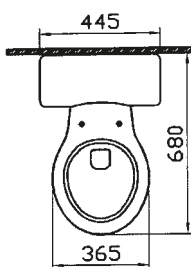

# aria

- 6555-xxx-0101 Close-coupled WC pan (syphonic)
- 6465-xxx-5100 Cistern with front lever
- 6465-xxx-5102 Cistern with front lever upstand lid
- 05-xxx-001 Toilet seat
- 14-xxx-001 Toilet seat
- 37-013-001 Wooden toilet seat (chesnut)
- 37-014-001 Wooden toilet seat (cognac)
- 37-016-001 Wooden toilet seat (wallnut)

- 4043-xxx-0075 Close-coupled WC pan (syphonic-concealed trap way)
- 6465-xxx-5020 Cistern with front lever (bottom inlet)
- 6465-xxx-5022 Cistern with front lever upstand lid (bottom inlet)
- 36-xxx-001 Toilet seat

- 6233-xxx-0075 WC pan
- 6961-xxx-5083 Cistern with side lever (high level-side inlet-chrome connection pipe, cistern mechanism included)
- 05-xxx-001 Toilet seat
- 14-xxx-001 Toilet seat
- 37-013-001 Wooden toilet seat (chesnut)
- 37-014-001 Wooden toilet seat (cognac)
- 37-016-001 Wooden toilet seat (wallnut)