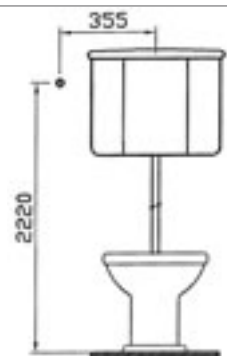

# aria

- 6555-xxx-0101 Close-coupled WC pan (syphonic)
- 6465-xxx-5100 Cistern with front lever
- 6465-xxx-5102 Cistern with front lever upstand lid
- 05-xxx-001 Toilet seat
- 14-xxx-001 Toilet seat
- 37-013-001 Wooden toilet seat (chesnut)
- 37-014-001 Wooden toilet seat (cognac)
- 37-016-001 Wooden toilet seat (wallnut)

- 4043-xxx-0075 Close-coupled WC pan (syphonic-concealed trap way)
- 6465-xxx-5020 Cistern with front lever (bottom inlet)
- 6465-xxx-5022 Cistern with front lever upstand lid (bottom inlet)
- 36-xxx-001 Toilet seat

- 6233-xxx-0075 WC pan
- 6455-xxx-5077 Cistern with front lever (low level-bottom inlet-chrome connection pipe, cistern mechanism included)
- 05-xxx-001 Toilet seat
- 14-xxx-001 Toilet seat
- 37-013-001 Wooden toilet seat (chesnut)
- 37-014-001 Wooden toilet seat (cognac)
- 37-016-001 Wooden toilet seat (wallnut)

- 6233-xxx-0075 WC pan
- 6961-xxx-5083 Cistern with side lever (high level-side inlet-chrome connection pipe, cistern mechanism included)
- 05-xxx-001 Toilet seat
- 14-xxx-001 Toilet seat
- 37-013-001 Wooden toilet seat (chesnut)
- 37-014-001 Wooden toilet seat (cognac)
- 37-016-001 Wooden toilet seat (wallnut)