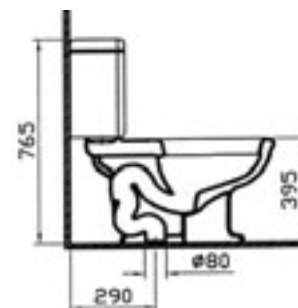

# aria

- 6555-xxx-0101 Close-coupled WC pan (syphonic)
- 6465-xxx-5100 Cistern with front lever
- 6465-xxx-5102 Cistern with front lever upstand lid
- 05-xxx-001 Toilet seat
- 14-xxx-001 Toilet seat
- 37-013-001 Wooden toilet seat (chesnut)
- 37-014-001 Wooden toilet seat (cognac)
- 37-016-001 Wooden toilet seat (wallnut)

- 4043-xxx-0075 Close-coupled WC pan (syphonic-concealed trap way)
- 6465-xxx-5020 Cistern with front lever (bottom inlet)
- 6465-xxx-5022 Cistern with front lever upstand lid (bottom inlet)
- 36-xxx-001 Toilet seat

- 6233-xxx-0075 WC pan
- 6455-xxx-5077 Cistern with front lever (low level-bottom inlet-chrome connection pipe, cistern mechanism included)
- 05-xxx-001 Toilet seat
- 14-xxx-001 Toilet seat
- 37-013-001 Wooden toilet seat (chesnut)
- 37-014-001 Wooden toilet seat (cognac)
- 37-016-001 Wooden toilet seat (wallnut)

- 6233-xxx-0075 WC pan
- 6961-xxx-5083 Cistern with side lever (high level-side inlet-chrome connection pipe, cistern mechanism included)
- 05-xxx-001 Toilet seat
- 14-xxx-001 Toilet seat
- 37-013-001 Wooden toilet seat (chesnut)
- 37-014-001 Wooden toilet seat (cognac)
- 37-016-001 Wooden toilet seat (wallnut)