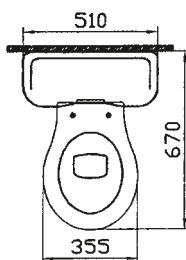

- 6233-xxx-0075 WC pan
- 6455-xxx-5077 Cistern with front lever (low level-bottom inlet-chrome connection pipe, cistern mechanism included)
- 05-xxx-001 Toilet seat
- 14-xxx-001 Toilet seat
- 37-013-001 Wooden toilet seat (chesnut)
- 37-014-001 Wooden toilet seat (cognac)
- 37-016-001 Wooden toilet seat (wallnut)