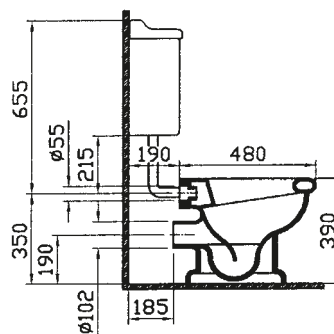

# aria

- 6555-xxx-0101 Close-coupled WC pan (syphonic)
- 6465-xxx-5100 Cistern with front lever
- 6465-xxx-5102 Cistern with front lever upstand lid
- 05-xxx-001 Toilet seat
- 14-xxx-001 Toilet seat
- 37-013-001 Wooden toilet seat (chesnut)
- 37-014-001 Wooden toilet seat (cognac)
- 37-016-001 Wooden toilet seat (wallnut)

- 4043-xxx-0075 Close-coupled WC pan (syphonic-concealed trap way)
- 6465-xxx-5020 Cistern with front lever (bottom inlet)
- 6465-xxx-5022 Cistern with front lever upstand lid (bottom inlet)
- 36-xxx-001 Toilet seat

- 6233-xxx-0075 WC pan
- 6455-xxx-5077 Cistern with front lever (low level-bottom inlet-chrome connection pipe, cistern mechanism included)
- 05-xxx-001 Toilet seat
- 14-xxx-001 Toilet seat
- 37-013-001 Wooden toilet seat (chesnut)
- 37-014-001 Wooden toilet seat (cognac)
- 37-016-001 Wooden toilet seat (wallnut)

- 6233-xxx-0075 WC pan
- 6961-xxx-5083 Cistern with side lever (high level-side inlet-chrome connection pipe, cistern mechanism included)
- 05-xxx-001 Toilet seat
- 14-xxx-001 Toilet seat
- 37-013-001 Wooden toilet seat (chesnut)
- 37-014-001 Wooden toilet seat (cognac)
- 37-016-001 Wooden toilet seat (wallnut)