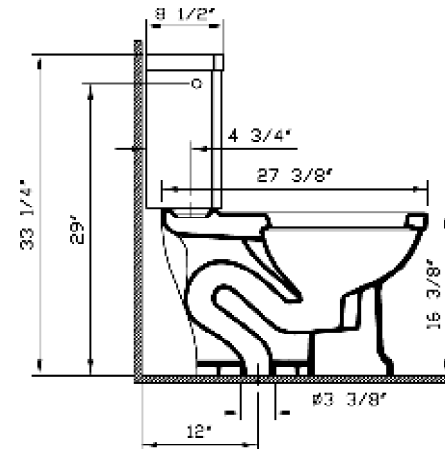

Description	:	Epoca Two-pieces HET with V ³ Flushing Technology, Extended Height Elongated Bowl, Concealed trapway
Model Number	:	4032-XXX-0101
Compatible item	:	6514-XXX-5298 Tank complete with fittings and chrome plated metal trim lever 6514-XXX-5299 Tank complete with fittings and chrome plated metal trim lever (styrofoam lined) 36-XXX-002 Toilet Seat (elongated) 44-XXX-009 Soft Closing Toilet Seat (elongated)
Water Consumption	:	1.28 GPF
Water Surface	:	7 1/2" x 5 1/4"
Water Depth From Rim	:	7 1/4"
Rough-In	:	12"
Minimum Water Pressure	:	20 psi.
Trap Diameter	:	Fully glazed 2" ball pass trapway with 2" diameter
Trap Seal Depth	:	2 1/8"
Shipping Weight	:	4032 : 86 lbs. 6514 : 48 lbs.
Shipping Dimensions	:	4032 : 15 1/8"W x 27 3/8"L x 18 1/8"H 6514 : 9 5/8"W x 18 3/4"L x 19 5/8"H
Installation Guide	:	Vitra Guide # 310129
Included Components	:	Tank fittings, Spring # 311149
Material	:	Vitreous china
Colors	:	003 White, 017 Bone, 068 Biscuit (Basic colors) "XXX" indicates the color.
Standards	:	ASME A 112.19.2, CSA B45
Warranty	:	10 year limited warranty

1

2

3

Notes:

- DIMENSIONS SHOWN FOR THE LOCATION OF THE SUPPLY IS SUGGESTED.
- INSTALLATION INSTRUCTIONS SUPPLIED WITH THE TOILET.

IMPORTANT: Dimensions of fixtures are nominal and may vary within the range of tolerances established by ASME Standard A 112.19.2, CSA Standard B45. These measurements may be subject to change. No responsibility is assumed for the use of superseded or voided pages.