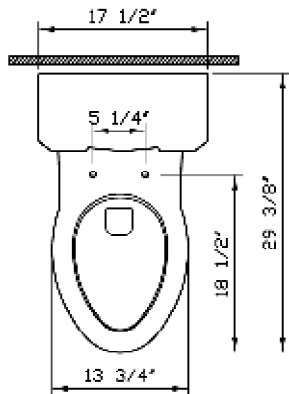

Description	:	Epoca Two-pieces HET with V ³ Flushing Technology, Extended Height Elongated Bowl, Concealed trapway
Model Number	:	4032-XXX-0101
Compatible item	:	6514-XXX-5298 Tank complete with fittings and chrome plated metal trim lever 6514-XXX-5299 Tank complete with fittings and chrome plated metal trim lever (styrofoam lined) 36-XXX-002 Toilet Seat (elongated) 44-XXX-009 Soft Closing Toilet Seat (elongated)
Water Consumption	:	1.28 GPF
Water Surface	:	7 1/2" x 5 1/4"
Water Depth From Rim	:	7 1/4"
Rough-In	:	12"
Minimum Water Pressure	:	20 psi.
Trap Diameter	:	Fully glazed 2" ball pass trapway with 2" diameter
Trap Seal Depth	:	2 1/8"
Shipping Weight	:	4032 : 86 lbs. 6514 : 48 lbs.
Shipping Dimensions	:	4032 : 15 1/8"W x 27 3/8"L x 18 1/8"H 6514 : 9 5/8"W x 18 3/4"L x 19 5/8"H
Installation Guide	:	Vitra Guide # 310129
Included Components	:	Tank fittings, Spring # 311149
Material	:	Vitreous china
Colors	:	003 White, 017 Bone, 068 Biscuit (Basic colors) "XXX" indicates the color.
Standards	:	ASME A 112.19.2, CSA B45
Warranty	:	10 year limited warranty

1

2

3

Notes:

- DIMENSIONS SHOWN FOR THE LOCATION OF THE SUPPLY IS SUGGESTED.
- INSTALLATION INSTRUCTIONS SUPPLIED WITH THE TOILET.

IMPORTANT: Dimensions of fixtures are nominal and may vary within the range of tolerances established by ASME Standard A 112.19.2, CSA Standard B45. These measurements may be subject to change. No responsibility is assumed for the use of superseded or voided pages.