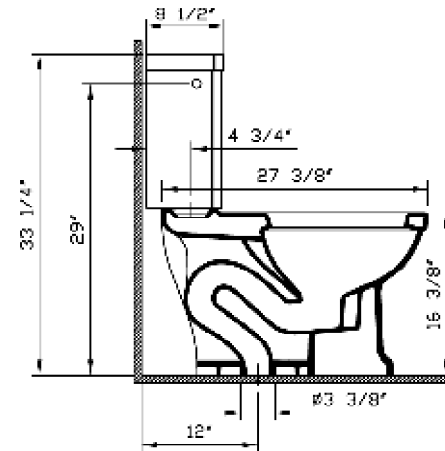

Description	:	Epoca Two-pieces HET with V ³ Flushing Technology, Extended Height Elongated Bowl, Concealed trapway
Model Number	:	4032-XXX-0101
Compatible item	:	6514-XXX-5298 Tank complete with fittings and chrome plated metal trim lever 6514-XXX-5299 Tank complete with fittings and chrome plated metal trim lever (styrofoam lined) 36-XXX-002 Toilet Seat (elongated) 44-XXX-009 Soft Closing Toilet Seat (elongated)
Water Consumption	:	1.28 GPF
Water Surface	:	7 1/2" x 5 1/4"
Water Depth From Rim	:	7 1/4"
Rough-In	:	12"
Minimum Water Pressure	:	20 psi.
Trap Diameter	:	Fully glazed 2" ball pass trapway with 2" diameter
Trap Seal Depth	:	2 1/8"
Shipping Weight	:	4032 : 86 lbs. 6514 : 48 lbs.
Shipping Dimensions	:	4032 : 15 1/8"W x 27 3/8"L x 18 1/8"H 6514 : 9 5/8"W x 18 3/4"L x 19 5/8"H
Installation Guide	:	VitrA Guide # 310129
Included Components	:	Tank fittings, Spring # 311149
Material	:	Vitreous china
Colors	:	003 White, 017 Bone, 068 Biscuit (Basic colors) "XXX" indicates the color.
Standards	:	ASME A 112.19.2, CSA B45
Warranty	:	10 year limited warranty

1

2

3

Notes:

- DIMENSIONS SHOWN FOR THE LOCATION OF THE SUPPLY IS SUGGESTED.
- INSTALLATION INSTRUCTIONS SUPPLIED WITH THE TOILET.

IMPORTANT: Dimensions of fixtures are nominal and may vary within the range of tolerances established by ASME Standard A 112.19.2, CSA Standard B45. These measurements may be subject to change. No responsibility is assumed for the use of superseded or voided pages.