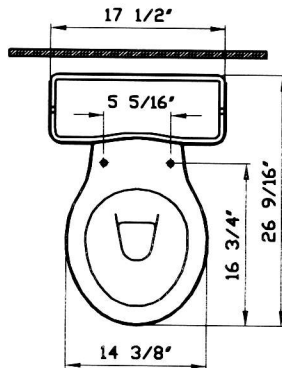

Aria

Description	: Aria Close-coupled Two-piece Combination Round Front Bowl
Code Nr	: 6555-XXX-0101
Compatible items	: 6465-XXX-5022 Tank (backsplash lid) fittings complete with chrome plated, metal trim lever 6465-XXX-5023 Tank (backsplash lid) fittings complete with chrome plated, metal trim lever (lined) 05-XXX-001 Opal toilet seat (with metal hinges) 05-XXX-002 Opal toilet seat (with plastic hinges)
Water use	: 1.6 GPF
Water surface	: 8 7/8" x 9 5/8"
Water depth from rim	: 6 1/8"
Rough-in	: 12"
Minimum water pressure	: 20 psi.
Trap diameter	: 2 1/8"
Trap seal depth	: 2 3/8"
Shipping weight	: 6555 : 45 lbs. 6465 : 36 lbs. (with backsplash lid)
Shipping dimensions	: 6555 : 15 3/16" W x 26" L x 16 9/16" H 6465 : 9" W x 18 5/16" L x 17 5/16" H
Installation guides	: 312851
Fixings	: Bolt cap (310359/310306)
Material	: Vitreous china
Colors	: 003 White 017 Bone, 068 Biscuit(Basic Colors) 001 Edelweiss , 070 Black (Special Colors) "XXX" indicates the color
Standards	: ASME A112.19.2M, ASME A112.19.6, CSA B45
Warranty	: 10 year limited warranty

1

2

3

Notes:

- DIMENSIONS SHOWN FOR LOCATION OF SUPPLY IS SUGGESTED.
- INSTALLATION INSTRUCTIONS SUPPLIED WITH TOILET.
- TANK FITTING, CHROME PLATED METAL TRIM LEVER AND 2 BOLT CAPS INCLUDED.
- PROVIDE SUITABLE REINFORCEMENT FOR ALL WALL SUPPORTS.

IMPORTANT: Dimensions of fixtures are nominal and may vary within the range of tolerances established by ASME Standards A112.19.2M, A112.19.6 and CSA Standard B45. These measurements are subject to change or cancellation. No responsibility is assumed for use of superseded or voided pages.