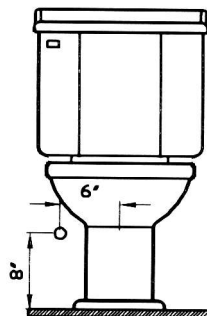

Aria

Description	: Aria Close-coupled Two-piece Combination Round Front Bowl
Code Nr	: 6555-XXX-0101
Compatible items	: 6465-XXX-5022 Tank (backsplash lid) fittings complete with chrome plated, metal trim lever 6465-XXX-5023 Tank (backsplash lid) fittings complete with chrome plated, metal trim lever (lined) 05-XXX-001 Opal toilet seat (with metal hinges) 05-XXX-002 Opal toilet seat (with plastic hinges)
Water use	: 1.6 GPF
Water surface	: 8 7/8" x 9 5/8"
Water depth from rim	: 6 1/8"
Rough-in	: 12"
Minimum water pressure	: 20 psi.
Trap diameter	: 2 1/8"
Trap seal depth	: 2 3/8"
Shipping weight	: 6555 : 45 lbs. 6465 : 36 lbs. (with backsplash lid)
Shipping dimensions	: 6555 : 15 3/16" W x 26" L x 16 9/16" H 6465 : 9" W x 18 5/16" L x 17 5/16" H
Installation guides	: 312851
Fixings	: Bolt cap (310359/310306)
Material	: Vitreous china
Colors	: 003 White 017 Bone, 068 Biscuit(Basic Colors) 001 Edelweiss , 070 Black (Special Colors) "XXX" indicates the color
Standards	: ASME A112.19.2M, ASME A112.19.6, CSA B45
Warranty	: 10 year limited warranty

1

2

3

Notes:

- DIMENSIONS SHOWN FOR LOCATION OF SUPPLY IS SUGGESTED.
- INSTALLATION INSTRUCTIONS SUPPLIED WITH TOILET.
- TANK FITTING, CHROME PLATED METAL TRIM LEVER AND 2 BOLT CAPS INCLUDED.
- PROVIDE SUITABLE REINFORCEMENT FOR ALL WALL SUPPORTS.

IMPORTANT: Dimensions of fixtures are nominal and may vary within the range of tolerances established by ASME Standards A112.19.2M, A112.19.6 and CSA Standard B45. These measurements are subject to change or cancellation. No responsibility is assumed for use of superseded or voided pages.