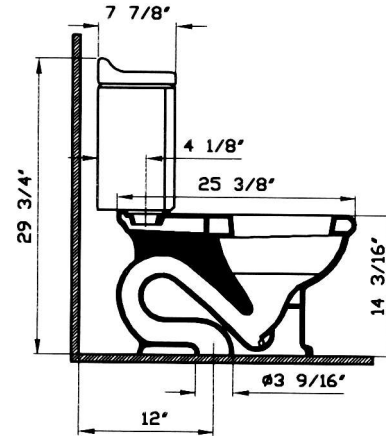

Aria

Description	: Aria Close-coupled Two-piece Combination Round Front Bowl
Code Nr	: 6555-XXX-0101
Compatible items	: 6465-XXX-5022 Tank (backsplash lid) fittings complete with chrome plated, metal trim lever 6465-XXX-5023 Tank (backsplash lid) fittings complete with chrome plated, metal trim lever (lined) 05-XXX-001 Opal toilet seat (with metal hinges) 05-XXX-002 Opal toilet seat (with plastic hinges)
Water use	: 1.6 GPF
Water surface	: 8 7/8" x 9 5/8"
Water depth from rim	: 6 1/8"
Rough-in	: 12"
Minimum water pressure	: 20 psi.
Trap diameter	: 2 1/8"
Trap seal depth	: 2 3/8"
Shipping weight	: 6555 : 45 lbs. 6465 : 36 lbs. (with backsplash lid)
Shipping dimensions	: 6555 : 15 3/16" W x 26" L x 16 9/16" H 6465 : 9" W x 18 5/16" L x 17 5/16" H
Installation guides	: 312851
Fixings	: Bolt cap (310359/310306)
Material	: Vitreous china
Colors	: 003 White 017 Bone, 068 Biscuit(Basic Colors) 001 Edelweiss , 070 Black (Special Colors) "XXX" indicates the color
Standards	: ASME A112.19.2M, ASME A112.19.6, CSA B45
Warranty	: 10 year limited warranty

1

2

3

Notes:

- DIMENSIONS SHOWN FOR LOCATION OF SUPPLY IS SUGGESTED.
- INSTALLATION INSTRUCTIONS SUPPLIED WITH TOILET.
- TANK FITTING, CHROME PLATED METAL TRIM LEVER AND 2 BOLT CAPS INCLUDED.
- PROVIDE SUITABLE REINFORCEMENT FOR ALL WALL SUPPORTS.

IMPORTANT: Dimensions of fixtures are nominal and may vary within the range of tolerances established by ASME Standards A112.19.2M, A112.19.6 and CSA Standard B45. These measurements are subject to change or cancellation. No responsibility is assumed for use of superseded or voided pages.