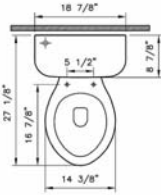

Technical Drawing

5070BXXX-XXXX