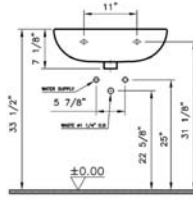

Technical Drawing

5070BXXX-XXXX