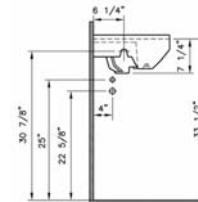

Technical Drawing

5070BXXX-XXXX