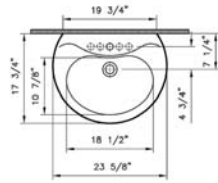

Technical Drawing

5070BXXX-XXXX