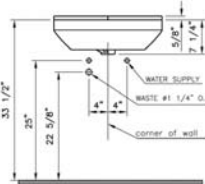

Technical Drawing

5070BXXX-XXXX