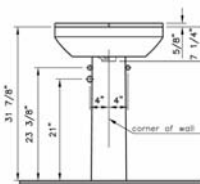

Technical Drawing

5070BXXX-XXXX