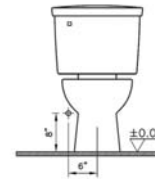

Technical Drawing

5070BXXX-XXXX