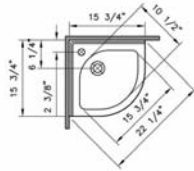

Technical Drawing

5070BXXX-XXXX