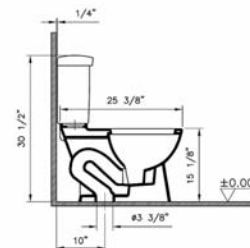

5070BXXX-XXXX

5396BXXX-XXXX