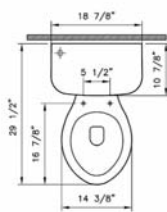

5398BXXX-XXXX