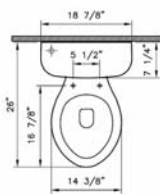

5396BXXX-XXXX