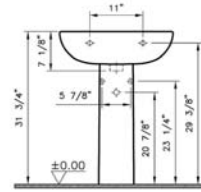

Technical Drawing

5070BXXX-XXXX