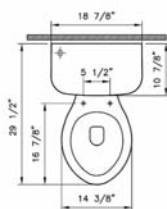

5398BXXX-XXXX