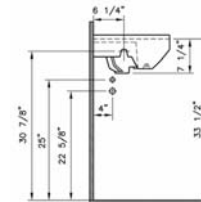

Technical Drawing

5070BXXX-XXXX