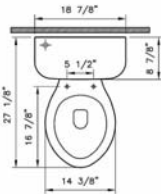

Technical Drawing

5070BXXX-XXXX