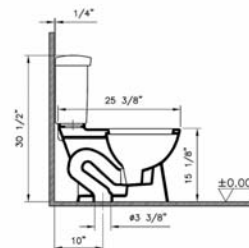

5070BXXX-XXXX

5396BXXX-XXXX