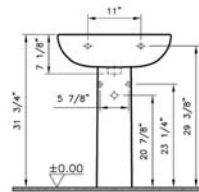

Technical Drawing

5070BXXX-XXXX