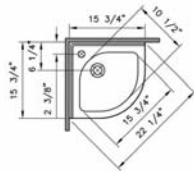

Technical Drawing

5070BXXX-XXXX