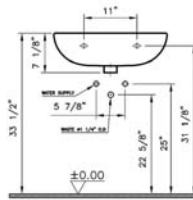

Technical Drawing

5070BXXX-XXXX