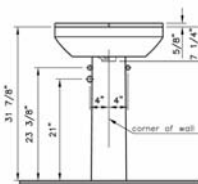

Technical Drawing

5070BXXX-XXXX