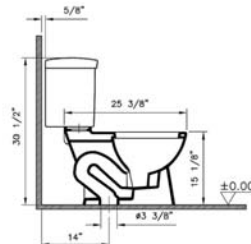

5396BXXX-XXXX

5398BXXX-XXXX