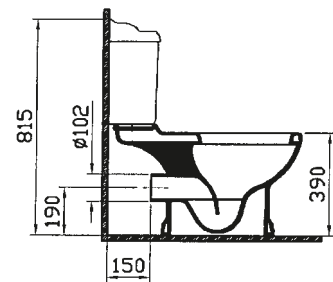

# chartwell

- 6148-xxx-0001 Washbasin, 57 cm (1 tap hole)
- 6148-xxx-0033 Washbasin, 57 cm (3 tap holes)
- 6917-xxx-0156 Pedestal

- 6268-xxx-0001 Washbasin, 63 cm (1 tap hole)
- 6268-xxx-0033 Washbasin, 63 cm (3 tap holes)
- 6550-xxx-0156 Pedestal

- 6628-xxx-0075 Close-coupled WC pan
- 6651-xxx-0319 Cistern with front lever (bottom inlet)
- 6651-xxx-5203 Cistern with odour absorption system (power supply)
- 6651-xxx-5204 Cistern with odour absorption system (concealed power supply connection)
- 05-xxx-001 Toilet seat
- 14-xxx-001 Toilet seat
- 37-013-001 Wooden toilet seat (chestnut)
- 37-014-001 Wooden toilet seat (cognac)
- 37-016-001 Wooden toilet seat (walnut)