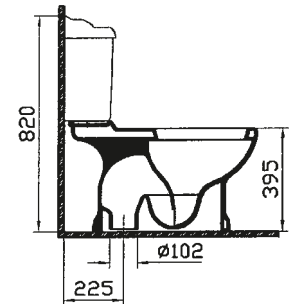

# chartwell

- 6148-xxx-0001 Washbasin, 57 cm (1 tap hole)
- 6148-xxx-0033 Washbasin, 57 cm (3 tap holes)
- 6917-xxx-0156 Pedestal

- 6268-xxx-0001 Washbasin, 63 cm (1 tap hole)
- 6268-xxx-0033 Washbasin, 63 cm (3 tap holes)
- 6550-xxx-0156 Pedestal

- 6628-xxx-0075 Close-coupled WC pan
- 6651-xxx-0319 Cistern with front lever (bottom inlet)
- 6651-xxx-5203 Cistern with odour absorption system (power supply)
- 6651-xxx-5204 Cistern with odour absorption system (concealed power supply connection)
- 05-xxx-001 Toilet seat
- 14-xxx-001 Toilet seat
- 37-013-001 Wooden toilet seat (chestnut)
- 37-014-001 Wooden toilet seat (cognac)
- 37-016-001 Wooden toilet seat (walnut)

- 6668-xxx-0075 Close-coupled WC pan
- 6651-xxx-0319 Cistern with front lever (bottom inlet)
- 6651-xxx-5203 Cistern with odour absorption system (power supply)
- 6651-xxx-5204 Cistern with odour absorption system (concealed power supply connection)
- 05-xxx-001 Toilet seat
- 14-xxx-001 Toilet seat
- 37-013-001 Wooden toilet seat (chestnut)
- 37-014-001 Wooden toilet seat (cognac)
- 37-016-001 Wooden toilet seat (walnut)

- 6279-xxx-0075 Close-coupled WC pan (syphonic)
- 6651-xxx-5026 Cistern with front lever (bottom inlet-cistern mechanism is included)
- 36-xxx-002 Toilet seat