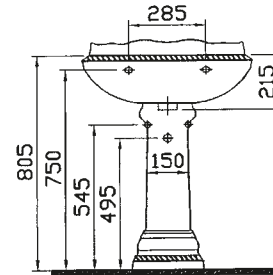

chartwell

- 6148-xxx-0001 Washbasin, 57 cm (1 tap hole)
- 6148-xxx-0033 Washbasin, 57 cm (3 tap holes)
- 6917-xxx-0156 Pedestal

- 6268-xxx-0001 Washbasin, 63 cm (1 tap hole)
- 6268-xxx-0033 Washbasin, 63 cm (3 tap holes)
- 6550-xxx-0156 Pedestal

- 6628-xxx-0075 Close-coupled WC pan
- 6651-xxx-0319 Cistern with front lever (bottom inlet)
- 6651-xxx-5203 Cistern with odour absorption system (power supply)
- 6651-xxx-5204 Cistern with odour absorption system (concealed power supply connection)
- 05-xxx-001 Toilet seat
- 14-xxx-001 Toilet seat
- 37-013-001 Wooden toilet seat (chesnut)
- 37-014-001 Wooden toilet seat (cognac)
- 37-016-001 Wooden toilet seat (walnut)