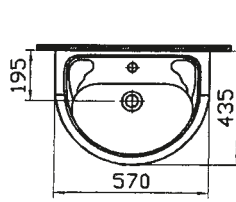

chartwell

- 6148-xxx-0001 Washbasin, 57 cm (1 tap hole)
- 6148-xxx-0033 Washbasin, 57 cm (3 tap holes)
- 6917-xxx-0156 Pedestal

- 6268-xxx-0001 Washbasin, 63 cm (1 tap hole)
- 6268-xxx-0033 Washbasin, 63 cm (3 tap holes)
- 6550-xxx-0156 Pedestal