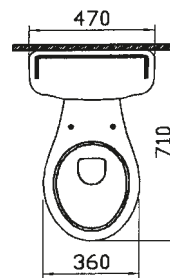

- 6279-xxx-0075 Close-coupled WC pan (syphonic)
- 6651-xxx-5026 Cistern with front lever (bottom inlet-cistern mechanism is included)
- 36-xxx-002 Toilet seat