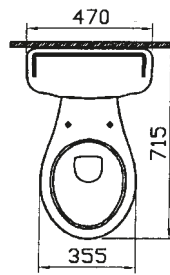

- 6668-xxx-0075 Close-coupled WC pan
- 6651-xxx-0319 Cistern with front lever (bottom inlet)
- 6651-xxx-5203 Cistern with odour absorption system (power supply)
- 6651-xxx-5204 Cistern with odour absorption system (concealed power supply connection)
- 05-xxx-001 Toilet seat
- 14-xxx-001 Toilet seat
- 37-013-001 Wooden toilet seat (chesnut)
- 37-014-001 Wooden toilet seat (cognac)
- 37-016-001 Wooden toilet seat (walnut)