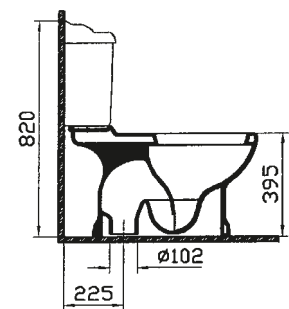

chartwell

- 6148-xxx-0001 Washbasin, 57 cm (1 tap hole)
- 6148-xxx-0033 Washbasin, 57 cm (3 tap holes)
- 6917-xxx-0156 Pedestal

- 6268-xxx-0001 Washbasin, 63 cm (1 tap hole)
- 6268-xxx-0033 Washbasin, 63 cm (3 tap holes)
- 6550-xxx-0156 Pedestal

- 6628-xxx-0075 Close-coupled WC pan
- 6651-xxx-0319 Cistern with front lever (bottom inlet)
- 6651-xxx-5203 Cistern with odour absorption system (power supply)
- 6651-xxx-5204 Cistern with odour absorption system (concealed power supply connection)
- 05-xxx-001 Toilet seat
- 14-xxx-001 Toilet seat
- 37-013-001 Wooden toilet seat (chesnut)
- 37-014-001 Wooden toilet seat (cognac)
- 37-016-001 Wooden toilet seat (walnut)

- 6668-xxx-0075 Close-coupled WC pan
- 6651-xxx-0319 Cistern with front lever (bottom inlet)
- 6651-xxx-5203 Cistern with odour absorption system (power supply)
- 6651-xxx-5204 Cistern with odour absorption system (concealed power supply connection)
- 05-xxx-001 Toilet seat
- 14-xxx-001 Toilet seat
- 37-013-001 Wooden toilet seat (chesnut)
- 37-014-001 Wooden toilet seat (cognac)
- 37-016-001 Wooden toilet seat (walnut)