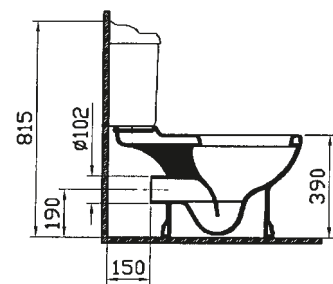

chartwell

- 6148-xxx-0001 Washbasin, 57 cm (1 tap hole)
- 6148-xxx-0033 Washbasin, 57 cm (3 tap holes)
- 6917-xxx-0156 Pedestal

- 6268-xxx-0001 Washbasin, 63 cm (1 tap hole)
- 6268-xxx-0033 Washbasin, 63 cm (3 tap holes)
- 6550-xxx-0156 Pedestal

- 6628-xxx-0075 Close-coupled WC pan
- 6651-xxx-0319 Cistern with front lever (bottom inlet)
- 6651-xxx-5203 Cistern with odour absorption system (power supply)
- 6651-xxx-5204 Cistern with odour absorption system (concealed power supply connection)
- 05-xxx-001 Toilet seat
- 14-xxx-001 Toilet seat
- 37-013-001 Wooden toilet seat (chesnut)
- 37-014-001 Wooden toilet seat (cognac)
- 37-016-001 Wooden toilet seat (walnut)