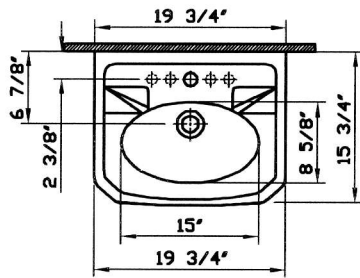

Epoca

Description	: Epoca Pedestal Lavatory
Model Numbers	: 6035-XXX-0001 Single-hole faucet drilling 6035-XXX-0030 4" faucet drilling 6035-XXX-0033 8" faucet drilling
Compatible Item	: 6934-XXX-0162 Pedestal Base
Size	: 19 3/4" x 15 3/4"
Height	: 33 5/8"
Depth	: 5 3/4"
Waste	: Ø1 1/4" O.D.
Shipping Weight	: 6035 : 27 lbs. 6934 : 27 lbs.
Shipping Dimensions	: 6035 : 9 1/8" W x 20 1/8" L x 17 1/4" H 6934 : 12 7/8" W x 13" L x 29 1/8" H
Installation Guide	: Vitra Guide # 312850
Included Components	: Lavatory installation kit (312090)
Material	: Vitreous china
Colors	: 003 White 017 Bone, 068 Biscuit (Basic Colors) 001 Edelweiss, 070 Black (Special Colors) "XXX" indicates the color
Standards	: ASME A 112.19.2, CMR 248 (State of Massachusetts)
Warranty	: 10 year limited warranty

1

2

3

- Notes:
- DIMENSIONS SHOWN FOR THE LOCATION OF THE SUPPLY IS SUGGESTED.
 - INSTALLATION INSTRUCTIONS SUPPLIED WITH THE LAVATORY.
 - FITTINGS ARE NOT INCLUDED
 - PROVIDE SUITABLE REINFORCEMENT FOR ALL WALL SUPPORTS.

IMPORTANT: Dimensions of fixtures are nominal and may vary within the range of tolerances established by ASME Standard A 112.19.2 and CMR Standard 248 (State of Massachusetts). These measurements may be subject to change. No responsibility is assumed for the use of superseded or voided pages.