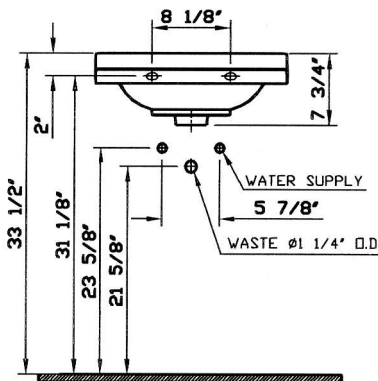

Epoca

Description	: Epoca Pedestal Lavatory
Model Numbers	: 6035-XXX-0001 Single-hole faucet drilling 6035-XXX-0030 4" faucet drilling 6035-XXX-0033 8" faucet drilling
Compatible Item	: 6934-XXX-0162 Pedestal Base
Size	: 19 3/4" x 15 3/4"
Height	: 33 5/8"
Depth	: 5 3/4"
Waste	: Ø1 1/4" O.D.
Shipping Weight	: 6035 : 27 lbs. 6934 : 27 lbs.
Shipping Dimensions	: 6035 : 9 1/8" W x 20 1/8" L x 17 1/4" H 6934 : 12 7/8" W x 13" L x 29 1/8" H
Installation Guide	: Vitra Guide # 312850
Included Components	: Lavatory installation kit (312090)
Material	: Vitreous china
Colors	: 003 White 017 Bone, 068 Biscuit (Basic Colors) 001 Edelweiss, 070 Black (Special Colors) "XXX" indicates the color
Standards	: ASME A 112.19.2, CMR 248 (State of Massachusetts)
Warranty	: 10 year limited warranty

1

2

3

- Notes:
- DIMENSIONS SHOWN FOR THE LOCATION OF THE SUPPLY IS SUGGESTED.
 - INSTALLATION INSTRUCTIONS SUPPLIED WITH THE LAVATORY.
 - FITTINGS ARE NOT INCLUDED
 - PROVIDE SUITABLE REINFORCEMENT FOR ALL WALL SUPPORTS.

IMPORTANT: Dimensions of fixtures are nominal and may vary within the range of tolerances established by ASME Standard A 112.19.2 and CMR Standard 248 (State of Massachusetts). These measurements may be subject to change. No responsibility is assumed for the use of superseded or voided pages.