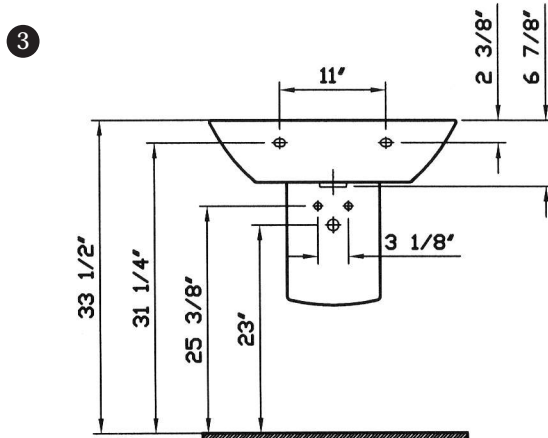

# Nuova

Description	: Nuova Pedestal Lavatory
Model Numbers	: 5023-XXX-0001 Single-hole faucet drilling 5023-XXX-0030 4" faucet drilling 5023-XXX-0033 8" faucet drilling
Compatible Items	: 5029-XXX-0156 Pedestal Base 5029-XXX-0411 Pedestal Base (compatible with accessories) 5028-XXX-0156 Trap Cover 50108 Nuova Lavatory Unit (walnut) 50110 Nuova Lavatory Unit (white lacquered) 424390 Metal Basket (cotton cover included) 424391 Cotton Shelf 424392 Metal Bars
Size	: 25 5/8" x 20 3/8"
Height	: 32 5/16"
Depth	: 5 1/8"
Waste	: Ø1 1/4" O.D.
Shipping Weight	: 5023 : 41 lbs. 5029 : 44 lbs. 5028 : 20 lbs.
Shipping Dimensions	: 5023 : 9 1/4" W x 26 1/2" L x 21 7/8" H 5029 : 10" W x 28 3/8" L x 12" H 5028 : 10 7/8" W x 17 7/8" L x 14 1/8" H
Installation Guide	: Vitra Guide # 312850
Included Components	: Lavatory installation kit (312090) Vitrifix trap cover installation kit (424004) 5029-XXX-0411 Pedestal installation kit (424440)
Material	: Vitreous china
Colors	: 003 White 017 Bone, 068 Biscuit (Basic Colors) 001 Edelweiss, 070 Black (Special Colors) "XXX" indicates the color
Standards	: ASME A 112.19.2, CMR 248 (State of Massachusetts)
Warranty	: 10 year limited warranty

Notes:  
 • DIMENSIONS SHOWN FOR THE LOCATION OF THE SUPPLY IS SUGGESTED.  
 • INSTALLATION INSTRUCTIONS SUPPLIED WITH THE LAVATORY.  
 • FITTINGS ARE NOT INCLUDED  
 • PROVIDE SUITABLE REINFORCEMENT FOR ALL WALL SUPPORTS.

IMPORTANT: Dimensions of fixtures are nominal and may vary within the range of tolerances established by ASME Standard A 112.19.2 and CMR Standard 248 (State of Massachusetts). These measurements may be subject to change. No responsibility is assumed for the use of superseded or voided pages.