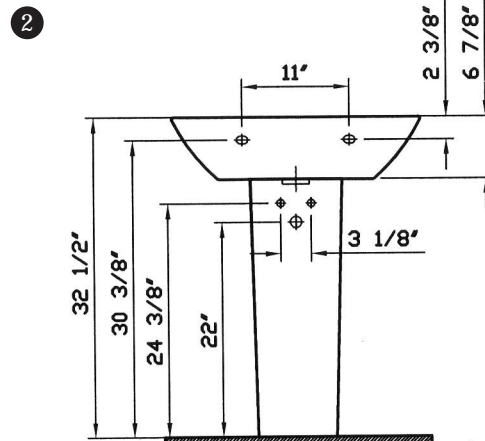

# Nuova

Description	: Nuova Pedestal Lavatory
Model Numbers	: 5023-XXX-0001 Single-hole faucet drilling 5023-XXX-0030 4" faucet drilling 5023-XXX-0033 8" faucet drilling
Compatible Items	: 5029-XXX-0156 Pedestal Base 5029-XXX-0411 Pedestal Base (compatible with accessories) 5028-XXX-0156 Trap Cover 50108 Nuova Lavatory Unit (walnut) 50110 Nuova Lavatory Unit (white lacquered) 424390 Metal Basket (cotton cover included) 424391 Cotton Shelf 424392 Metal Bars
Size	: 25 5/8" x 20 3/8"
Height	: 32 5/16"
Depth	: 5 1/8"
Waste	: Ø1 1/4" O.D.
Shipping Weight	: 5023 : 41 lbs. 5029 : 44 lbs. 5028 : 20 lbs.
Shipping Dimensions	: 5023 : 9 1/4" W x 26 1/2" L x 21 7/8" H 5029 : 10" W x 28 3/8" L x 12" H 5028 : 10 7/8" W x 17 7/8" L x 14 1/8" H
Installation Guide	: Vitra Guide # 312850
Included Components	: Lavatory installation kit (312090) Vitrifix trap cover installation kit (424004) 5029-XXX-0411 Pedestal installation kit (424440)
Material	: Vitreous china
Colors	: 003 White 017 Bone, 068 Biscuit (Basic Colors) 001 Edelweiss, 070 Black (Special Colors) "XXX" indicates the color
Standards	: ASME A 112.19.2, CMR 248 (State of Massachusetts)
Warranty	: 10 year limited warranty

Notes:  
 • DIMENSIONS SHOWN FOR THE LOCATION OF THE SUPPLY IS SUGGESTED.  
 • INSTALLATION INSTRUCTIONS SUPPLIED WITH THE LAVATORY.  
 • FITTINGS ARE NOT INCLUDED  
 • PROVIDE SUITABLE REINFORCEMENT FOR ALL WALL SUPPORTS.

IMPORTANT: Dimensions of fixtures are nominal and may vary within the range of tolerances established by ASME Standard A 112.19.2 and CMR Standard 248 (State of Massachusetts). These measurements may be subject to change. No responsibility is assumed for the use of superseded or voided pages.