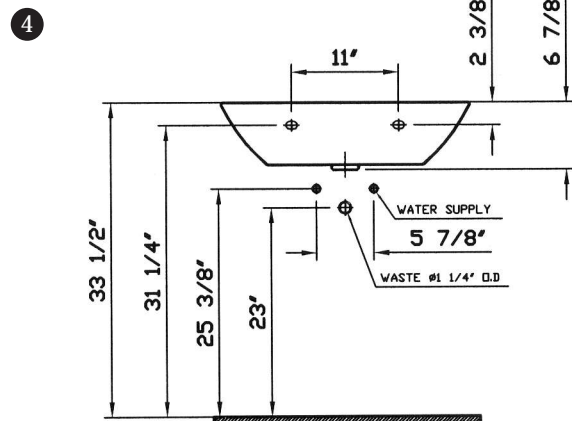

# Nuova

Description	: Nuova Pedestal Lavatory
Model Numbers	: 5023-XXX-0001 Single-hole faucet drilling 5023-XXX-0030 4" faucet drilling 5023-XXX-0033 8" faucet drilling
Compatible Items	: 5029-XXX-0156 Pedestal Base 5029-XXX-0411 Pedestal Base (compatible with accessories) 5028-XXX-0156 Trap Cover 50108 Nuova Lavatory Unit (walnut) 50110 Nuova Lavatory Unit (white lacquered) 424390 Metal Basket (cotton cover included) 424391 Cotton Shelf 424392 Metal Bars
Size	: 25 5/8" x 20 3/8"
Height	: 32 5/16"
Depth	: 5 1/8"
Waste	: Ø1 1/4" O.D.
Shipping Weight	: 5023 : 41 lbs. 5029 : 44 lbs. 5028 : 20 lbs.
Shipping Dimensions	: 5023 : 9 1/4" W x 26 1/2" L x 21 7/8" H 5029 : 10" W x 28 3/8" L x 12" H 5028 : 10 7/8" W x 17 7/8" L x 14 1/8" H
Installation Guide	: Vitra Guide # 312850
Included Components	: Lavatory installation kit (312090) Vitrifix trap cover installation kit (424004) 5029-XXX-0411 Pedestal installation kit (424440)
Material	: Vitreous china
Colors	: 003 White 017 Bone, 068 Biscuit (Basic Colors) 001 Edelweiss, 070 Black (Special Colors) "XXX" indicates the color
Standards	: ASME A 112.19.2, CMR 248 (State of Massachusetts)
Warranty	: 10 year limited warranty

Notes:  
 • DIMENSIONS SHOWN FOR THE LOCATION OF THE SUPPLY IS SUGGESTED.  
 • INSTALLATION INSTRUCTIONS SUPPLIED WITH THE LAVATORY.  
 • FITTINGS ARE NOT INCLUDED  
 • PROVIDE SUITABLE REINFORCEMENT FOR ALL WALL SUPPORTS.

IMPORTANT: Dimensions of fixtures are nominal and may vary within the range of tolerances established by ASME Standard A 112.19.2 and CMR Standard 248 (State of Massachusetts). These measurements may be subject to change. No responsibility is assumed for the use of superseded or voided pages.