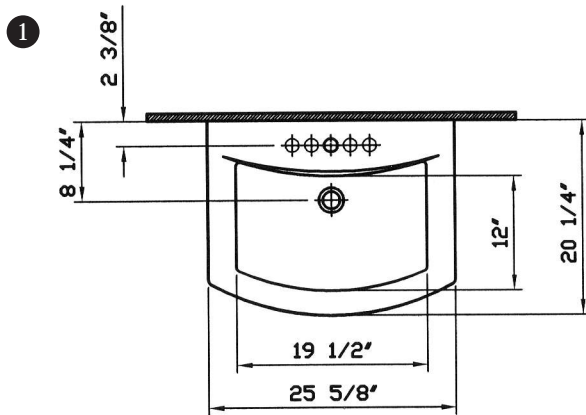

# Nuova

Description	: Nuova Pedestal Lavatory
Model Numbers	: 5023-XXX-0001 Single-hole faucet drilling 5023-XXX-0030 4" faucet drilling 5023-XXX-0033 8" faucet drilling
Compatible Items	: 5029-XXX-0156 Pedestal Base 5029-XXX-0411 Pedestal Base (compatible with accessories) 5028-XXX-0156 Trap Cover 50108 Nuova Lavatory Unit (walnut) 50110 Nuova Lavatory Unit (white lacquered) 424390 Metal Basket (cotton cover included) 424391 Cotton Shelf 424392 Metal Bars
Size	: 25 5/8" x 20 3/8"
Height	: 32 5/16"
Depth	: 5 1/8"
Waste	: Ø1 1/4" O.D.
Shipping Weight	: 5023 : 41 lbs. 5029 : 44 lbs. 5028 : 20 lbs.
Shipping Dimensions	: 5023 : 9 1/4" W x 26 1/2" L x 21 7/8" H 5029 : 10" W x 28 3/8" L x 12" H 5028 : 10 7/8" W x 17 7/8" L x 14 1/8" H
Installation Guide	: Vitra Guide # 312850
Included Components	: Lavatory installation kit (312090) Vitrifix trap cover installation kit (424004) 5029-XXX-0411 Pedestal installation kit (424440)
Material	: Vitreous china
Colors	: 003 White 017 Bone, 068 Biscuit (Basic Colors) 001 Edelweiss, 070 Black (Special Colors) "XXX" indicates the color
Standards	: ASME A 112.19.2, CMR 248 (State of Massachusetts)
Warranty	: 10 year limited warranty

Notes:  
 • DIMENSIONS SHOWN FOR THE LOCATION OF THE SUPPLY IS SUGGESTED.  
 • INSTALLATION INSTRUCTIONS SUPPLIED WITH THE LAVATORY.  
 • FITTINGS ARE NOT INCLUDED  
 • PROVIDE SUITABLE REINFORCEMENT FOR ALL WALL SUPPORTS.

IMPORTANT: Dimensions of fixtures are nominal and may vary within the range of tolerances established by ASME Standard A 112.19.2 and CMR Standard 248 (State of Massachusetts). These measurements may be subject to change. No responsibility is assumed for the use of superseded or voided pages.