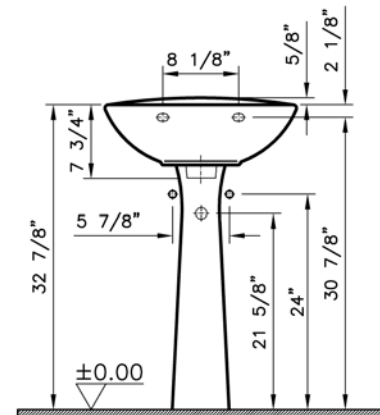

Commercial Line

VitrA

Description	: Normus Pedestal Lavatory
Model Numbers	: 5079BXXX-0999 Single-hole faucet drilling 5079BXXX-0030 4" faucet drilling 5079BXXX-0033 8" faucet drilling
Compatible Items	: 6968BXXX-0156 Pedestal Base 6948BXXX-0162 Trap Cover
Size	: 20" x 16"
Height	: 32 5/8"
Depth	: 5 7/8"
Waste	: Ø1 1/4" O. D.
Shipping Weight	: 5079: 29 lbs. 6968: 19 lbs. 6948: 15 lbs.
Shipping Dimensions	: 5079: 10"W x 21 1/4"L x 18 1/8"H 6968: 7 6/8"W x 7 6/8"L x 28 1/8"H 6948: 10 5/8"W x 16 3/8"L x 12"H
Installation Guide	: VitrA Template # 310136
Included Components	: Lavatory installation kit (311060) Trap cover installation kit (424097) Overflow hole ring (311176)
Material	: Vitreous China
Colors	: 003 White 017 Bone / 068 Biscuit (Basic colors) "XXX" indicates the color
Standards	: ASME A 112.19.2, CMR 248 (State of Massachusetts)
Warranty	: 10 year limited warranty

1

2

3

4

Notes:

- DIMENSIONS SHOWN FOR THE LOCATION OF THE SUPPLY IS SUGGESTED.
- INSTALLATION INSTRUCTIONS SUPPLIED WITH THE TOILET.

IMPORTANT: Dimensions of fixtures are nominal and may vary within the range of tolerances established by ASME Standard A 112.19.2, CSA Standard B45. These measurements may be subject to change. No responsibility is assumed for the use of superseded or voided pages.