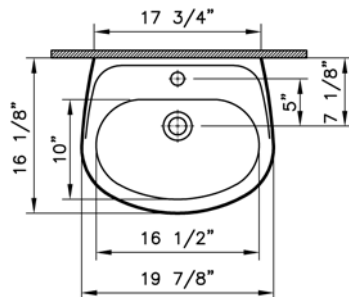

Commercial Line

VitrA

Description	: Normus Pedestal Lavatory
Model Numbers	: 5079BXXX-0999 Single-hole faucet drilling 5079BXXX-0030 4" faucet drilling 5079BXXX-0033 8" faucet drilling
Compatible Items	: 6968BXXX-0156 Pedestal Base 6948BXXX-0162 Trap Cover
Size	: 20" x 16"
Height	: 32 5/8"
Depth	: 5 7/8"
Waste	: Ø1 1/4" O. D.
Shipping Weight	: 5079: 29 lbs. 6968: 19 lbs. 6948: 15 lbs.
Shipping Dimensions	: 5079: 10"W x 21 1/4"L x 18 1/8"H 6968: 7 6/8"W x 7 6/8"L x 28 1/8"H 6948: 10 5/8"W x 16 3/8"L x 12"H
Installation Guide	: VitrA Template # 310136
Included Components	: Lavatory installation kit (311060) Trap cover installation kit (424097) Overflow hole ring (311176)
Material	: Vitreous China
Colors	: 003 White 017 Bone / 068 Biscuit (Basic colors) "XXX" indicates the color
Standards	: ASME A 112.19.2, CMR 248 (State of Massachusetts)
Warranty	: 10 year limited warranty

1

2

3

4

Notes:

- DIMENSIONS SHOWN FOR THE LOCATION OF THE SUPPLY IS SUGGESTED.
- INSTALLATION INSTRUCTIONS SUPPLIED WITH THE TOILET.

IMPORTANT: Dimensions of fixtures are nominal and may vary within the range of tolerances established by ASME Standard A 112.19.2, CSA Standard B45. These measurements may be subject to change. No responsibility is assumed for the use of superseded or voided pages.