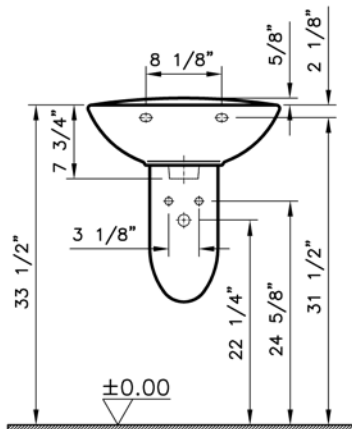

Commercial Line

VitrA

Description	: Normus Pedestal Lavatory
Model Numbers	: 5079BXXX-0999 Single-hole faucet drilling 5079BXXX-0030 4" faucet drilling 5079BXXX-0033 8" faucet drilling
Compatible Items	: 6968BXXX-0156 Pedestal Base 6948BXXX-0162 Trap Cover
Size	: 20" x 16"
Height	: 32 5/8"
Depth	: 5 7/8"
Waste	: Ø1 1/4" O. D.
Shipping Weight	: 5079: 29 lbs. 6968: 19 lbs. 6948: 15 lbs.
Shipping Dimensions	: 5079: 10"W x 21 1/4"L x 18 1/8"H 6968: 7 6/8"W x 7 6/8"L x 28 1/8"H 6948: 10 5/8"W x 16 3/8"L x 12"H
Installation Guide	: VitrA Template # 310136
Included Components	: Lavatory installation kit (311060) Trap cover installation kit (424097) Overflow hole ring (311176)
Material	: Vitreous China
Colors	: 003 White 017 Bone / 068 Biscuit (Basic colors) "XXX" indicates the color
Standards	: ASME A 112.19.2, CMR 248 (State of Massachusetts)
Warranty	: 10 year limited warranty

1

2

3

4

Notes:

- DIMENSIONS SHOWN FOR THE LOCATION OF THE SUPPLY IS SUGGESTED.
- INSTALLATION INSTRUCTIONS SUPPLIED WITH THE TOILET.

IMPORTANT: Dimensions of fixtures are nominal and may vary within the range of tolerances established by ASME Standard A 112.19.2, CSA Standard B45. These measurements may be subject to change. No responsibility is assumed for the use of superseded or voided pages.