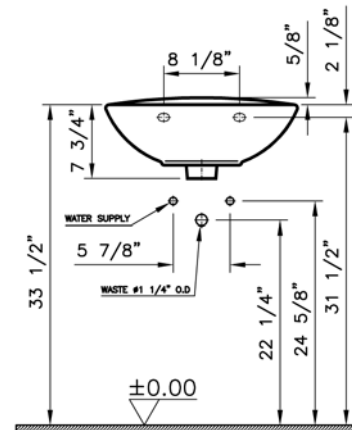

Commercial Line

VitrA

Description	: Normus Pedestal Lavatory
Model Numbers	: 5079BXXX-0999 Single-hole faucet drilling 5079BXXX-0030 4" faucet drilling 5079BXXX-0033 8" faucet drilling
Compatible Items	: 6968BXXX-0156 Pedestal Base 6948BXXX-0162 Trap Cover
Size	: 20" x 16"
Height	: 32 5/8"
Depth	: 5 7/8"
Waste	: Ø1 1/4" O. D.
Shipping Weight	: 5079: 29 lbs. 6968: 19 lbs. 6948: 15 lbs.
Shipping Dimensions	: 5079: 10"W x 21 1/4"L x 18 1/8"H 6968: 7 6/8"W x 7 6/8"L x 28 1/8"H 6948: 10 5/8"W x 16 3/8"L x 12"H
Installation Guide	: VitrA Template # 310136
Included Components	: Lavatory installation kit (311060) Trap cover installation kit (424097) Overflow hole ring (311176)
Material	: Vitreous China
Colors	: 003 White 017 Bone / 068 Biscuit (Basic colors) "XXX" indicates the color
Standards	: ASME A 112.19.2, CMR 248 (State of Massachusetts)
Warranty	: 10 year limited warranty

1

2

3

4

Notes:

- DIMENSIONS SHOWN FOR THE LOCATION OF THE SUPPLY IS SUGGESTED.
- INSTALLATION INSTRUCTIONS SUPPLIED WITH THE TOILET.

IMPORTANT: Dimensions of fixtures are nominal and may vary within the range of tolerances established by ASME Standard A 112.19.2, CSA Standard B45. These measurements may be subject to change. No responsibility is assumed for the use of superseded or voided pages.