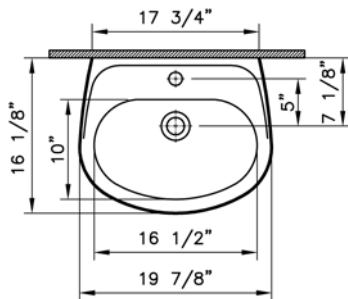

Commercial Line

VitrA

Description	: Normus Pedestal Lavatory
Model Numbers	: 5079BXXX-0999 Single-hole faucet drilling 5079BXXX-0030 4" faucet drilling 5079BXXX-0033 8" faucet drilling
Compatible Items	: 6968BXXX-0156 Pedestal Base 6948BXXX-0162 Trap Cover
Size	: 20" x 16"
Height	: 32 5/8"
Depth	: 5 7/8"
Waste	: Ø1 1/4" O. D.
Shipping Weight	: 5079: 29 lbs. 6968: 19 lbs. 6948: 15 lbs.
Shipping Dimensions	: 5079: 10"W x 21 1/4"L x 18 1/8"H 6968: 7 6/8"W x 7 6/8"L x 28 1/8"H 6948: 10 5/8"W x 16 3/8"L x 12"H
Installation Guide	: VitrA Template # 310136
Included Components	: Lavatory installation kit (311060) Trap cover installation kit (424097) Overflow hole ring (311176)
Material	: Vitreous China
Colors	: 003 White 017 Bone / 068 Biscuit (Basic colors) "XXX" indicates the color
Standards	: ASME A 112.19.2, CMR 248 (State of Massachusetts)
Warranty	: 10 year limited warranty

1

2

3

4

Notes:

- DIMENSIONS SHOWN FOR THE LOCATION OF THE SUPPLY IS SUGGESTED.
- INSTALLATION INSTRUCTIONS SUPPLIED WITH THE TOILET.

IMPORTANT: Dimensions of fixtures are nominal and may vary within the range of tolerances established by ASME Standard A 112.19.2, CSA Standard B45. These measurements may be subject to change. No responsibility is assumed for the use of superseded or voided pages.