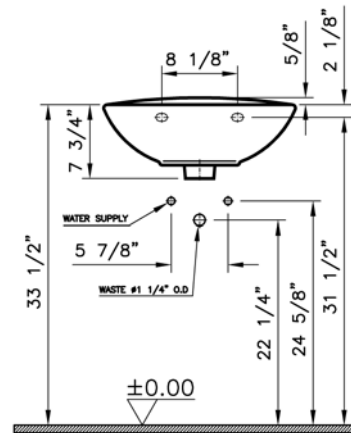

Commercial Line

VitrA

Description	: Normus Pedestal Lavatory
Model Numbers	: 5079BXXX-0999 Single-hole faucet drilling 5079BXXX-0030 4" faucet drilling 5079BXXX-0033 8" faucet drilling
Compatible Items	: 6968BXXX-0156 Pedestal Base 6948BXXX-0162 Trap Cover
Size	: 20" x 16"
Height	: 32 5/8"
Depth	: 5 7/8"
Waste	: Ø1 1/4" O. D.
Shipping Weight	: 5079: 29 lbs. 6968: 19 lbs. 6948: 15 lbs.
Shipping Dimensions	: 5079: 10"W x 21 1/4"L x 18 1/8"H 6968: 7 6/8"W x 7 6/8"L x 28 1/8"H 6948: 10 5/8"W x 16 3/8"L x 12"H
Installation Guide	: VitrA Template # 310136
Included Components	: Lavatory installation kit (311060) Trap cover installation kit (424097) Overflow hole ring (311176)
Material	: Vitreous China
Colors	: 003 White 017 Bone / 068 Biscuit (Basic colors) "XXX" indicates the color
Standards	: ASME A 112.19.2, CMR 248 (State of Massachusetts)
Warranty	: 10 year limited warranty

1

2

3

4

Notes:

- DIMENSIONS SHOWN FOR THE LOCATION OF THE SUPPLY IS SUGGESTED.
- INSTALLATION INSTRUCTIONS SUPPLIED WITH THE TOILET.

IMPORTANT: Dimensions of fixtures are nominal and may vary within the range of tolerances established by ASME Standard A 112.19.2, CSA Standard B45. These measurements may be subject to change. No responsibility is assumed for the use of superseded or voided pages.