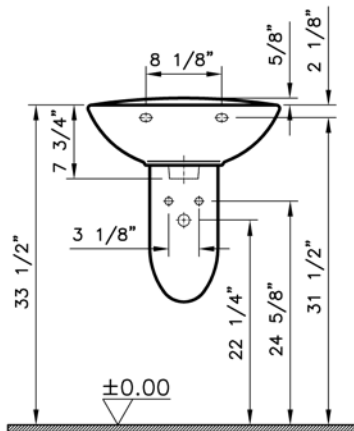

Commercial Line

VitrA

Description	: Normus Pedestal Lavatory
Model Numbers	: 5079BXXX-0999 Single-hole faucet drilling 5079BXXX-0030 4" faucet drilling 5079BXXX-0033 8" faucet drilling
Compatible Items	: 6968BXXX-0156 Pedestal Base 6948BXXX-0162 Trap Cover
Size	: 20" x 16"
Height	: 32 5/8"
Depth	: 5 7/8"
Waste	: Ø1 1/4" O. D.
Shipping Weight	: 5079: 29 lbs. 6968: 19 lbs. 6948: 15 lbs.
Shipping Dimensions	: 5079: 10"W x 21 1/4"L x 18 1/8"H 6968: 7 6/8"W x 7 6/8"L x 28 1/8"H 6948: 10 5/8"W x 16 3/8"L x 12"H
Installation Guide	: VitrA Template # 310136
Included Components	: Lavatory installation kit (311060) Trap cover installation kit (424097) Overflow hole ring (311176)
Material	: Vitreous China
Colors	: 003 White 017 Bone / 068 Biscuit (Basic colors) "XXX" indicates the color
Standards	: ASME A 112.19.2, CMR 248 (State of Massachusetts)
Warranty	: 10 year limited warranty

1

2

3

4

Notes:

- DIMENSIONS SHOWN FOR THE LOCATION OF THE SUPPLY IS SUGGESTED.
- INSTALLATION INSTRUCTIONS SUPPLIED WITH THE TOILET.

IMPORTANT: Dimensions of fixtures are nominal and may vary within the range of tolerances established by ASME Standard A 112.19.2, CSA Standard B45. These measurements may be subject to change. No responsibility is assumed for the use of superseded or voided pages.