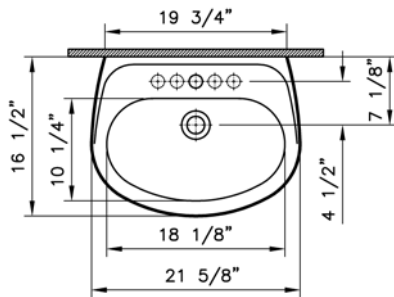

Commercial Line

VitrA

Description	: Normus Pedestal Lavatory
Model Numbers	: 5087BXXX-0999 Single-hole faucet drilling 5087BXXX-0030 4" faucet drilling 5087BXXX-0033 8" faucet drilling
Compatible Items	: 6446BXXX-0156 Pedestal Base
Size	: 22" x 16"
Height	: 31 3/4"
Depth	: 5 1/2"
Waste	: Ø1 1/4" O. D.
Shipping Weight	: 5087: 31 lbs. 6446: 25 lbs.
Shipping Dimensions	: 5087: 9 2/8"W x 23 3/8"L x 18 7/8"H 6446: 9 3/8"W x 10 2/8"L x 28 1/8"H
Installation Guide	: VitrA Guide # 310136
Material	: Vitreous China
Colors	: 003 White 017 Bone / 068 Biscuit (Basic colors) "XXX" indicates the color
Standards	: ASME A 112.19.2, CSA B45
Warranty	: 10 year limited warranty

1

2

3

4

Notes:

- DIMENSIONS SHOWN FOR THE LOCATION OF THE SUPPLY IS SUGGESTED.
- INSTALLATION INSTRUCTIONS SUPPLIED WITH THE TOILET.

IMPORTANT: Dimensions of fixtures are nominal and may vary within the range of tolerances established by ASME Standard A 112.19.2, CSA Standard B45. These measurements may be subject to change. No responsibility is assumed for the use of superseded or voided pages.