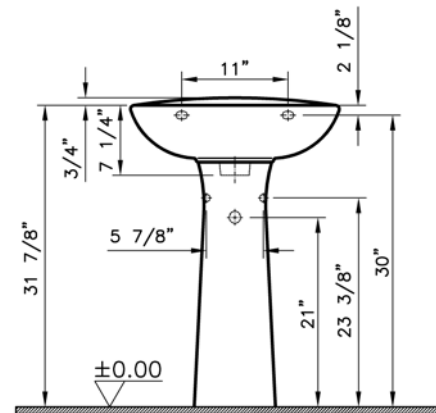

Commercial Line

VitrA

Description	: Normus Pedestal Lavatory
Model Numbers	: 5087BXXX-0999 Single-hole faucet drilling 5087BXXX-0030 4" faucet drilling 5087BXXX-0033 8" faucet drilling
Compatible Items	: 6446BXXX-0156 Pedestal Base
Size	: 22" x 16"
Height	: 31 3/4"
Depth	: 5 1/2"
Waste	: Ø1 1/4" O. D.
Shipping Weight	: 5087: 31 lbs. 6446: 25 lbs.
Shipping Dimensions	: 5087: 9 2/8"W x 23 3/8"L x 18 7/8"H 6446: 9 3/8"W x 10 2/8"L x 28 1/8"H
Installation Guide	: VitrA Guide # 310136
Material	: Vitreous China
Colors	: 003 White 017 Bone / 068 Biscuit (Basic colors) "XXX" indicates the color
Standards	: ASME A 112.19.2, CSA B45
Warranty	: 10 year limited warranty

1

2

3

4

Notes:

- DIMENSIONS SHOWN FOR THE LOCATION OF THE SUPPLY IS SUGGESTED.
- INSTALLATION INSTRUCTIONS SUPPLIED WITH THE TOILET.

IMPORTANT: Dimensions of fixtures are nominal and may vary within the range of tolerances established by ASME Standard A 112.19.2, CSA Standard B45. These measurements may be subject to change. No responsibility is assumed for the use of superseded or voided pages.