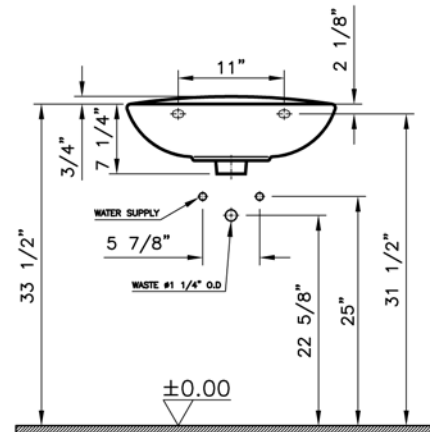

Commercial Line

VitrA

Description	: Normus Pedestal Lavatory
Model Numbers	: 5087BXXX-0999 Single-hole faucet drilling 5087BXXX-0030 4" faucet drilling 5087BXXX-0033 8" faucet drilling
Compatible Items	: 6446BXXX-0156 Pedestal Base
Size	: 22" x 16"
Height	: 31 3/4"
Depth	: 5 1/2"
Waste	: Ø1 1/4" O. D.
Shipping Weight	: 5087: 31 lbs. 6446: 25 lbs.
Shipping Dimensions	: 5087: 9 2/8"W x 23 3/8"L x 18 7/8"H 6446: 9 3/8"W x 10 2/8"L x 28 1/8"H
Installation Guide	: VitrA Guide # 310136
Material	: Vitreous China
Colors	: 003 White 017 Bone / 068 Biscuit (Basic colors) "XXX" indicates the color
Standards	: ASME A 112.19.2, CSA B45
Warranty	: 10 year limited warranty

1

2

3

4

Notes:

- DIMENSIONS SHOWN FOR THE LOCATION OF THE SUPPLY IS SUGGESTED.
- INSTALLATION INSTRUCTIONS SUPPLIED WITH THE TOILET.

IMPORTANT: Dimensions of fixtures are nominal and may vary within the range of tolerances established by ASME Standard A 112.19.2, CSA Standard B45. These measurements may be subject to change. No responsibility is assumed for the use of superseded or voided pages.