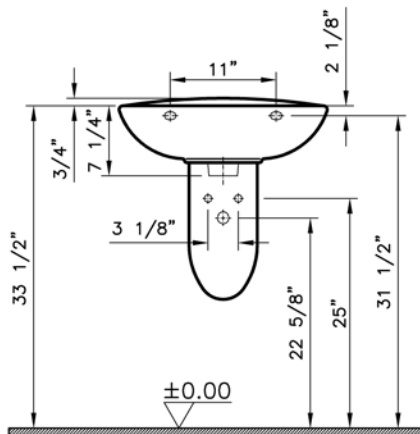

Commercial Line

VitrA

Description	: Normus Pedestal Lavatory
Model Numbers	: 5087BXXX-0999 Single-hole faucet drilling 5087BXXX-0030 4" faucet drilling 5087BXXX-0033 8" faucet drilling
Compatible Items	: 6446BXXX-0156 Pedestal Base
Size	: 22" x 16"
Height	: 31 3/4"
Depth	: 5 1/2"
Waste	: Ø1 1/4" O. D.
Shipping Weight	: 5087: 31 lbs. 6446: 25 lbs.
Shipping Dimensions	: 5087: 9 2/8"W x 23 3/8"L x 18 7/8"H 6446: 9 3/8"W x 10 2/8"L x 28 1/8"H
Installation Guide	: VitrA Guide # 310136
Material	: Vitreous China
Colors	: 003 White 017 Bone / 068 Biscuit (Basic colors) "XXX" indicates the color
Standards	: ASME A 112.19.2, CSA B45
Warranty	: 10 year limited warranty

1

2

3

4

Notes:

- DIMENSIONS SHOWN FOR THE LOCATION OF THE SUPPLY IS SUGGESTED.
- INSTALLATION INSTRUCTIONS SUPPLIED WITH THE TOILET.

IMPORTANT: Dimensions of fixtures are nominal and may vary within the range of tolerances established by ASME Standard A 112.19.2, CSA Standard B45. These measurements may be subject to change. No responsibility is assumed for the use of superseded or voided pages.