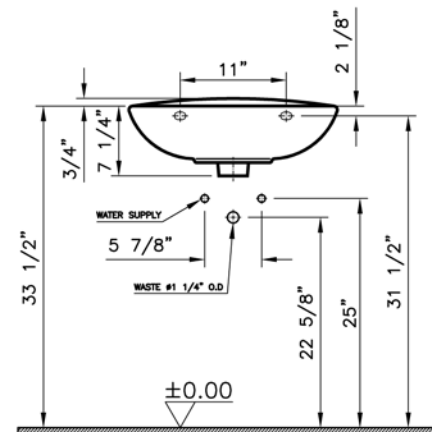

Commercial Line

VitrA

Description	: Normus Pedestal Lavatory
Model Numbers	: 5087BXXX-0999 Single-hole faucet drilling 5087BXXX-0030 4" faucet drilling 5087BXXX-0033 8" faucet drilling
Compatible Items	: 6446BXXX-0156 Pedestal Base
Size	: 22" x 16"
Height	: 31 3/4"
Depth	: 5 1/2"
Waste	: Ø1 1/4" O. D.
Shipping Weight	: 5087: 31 lbs. 6446: 25 lbs.
Shipping Dimensions	: 5087: 9 2/8"W x 23 3/8"L x 18 7/8"H 6446: 9 3/8"W x 10 2/8"L x 28 1/8"H
Installation Guide	: VitrA Guide # 310136
Material	: Vitreous China
Colors	: 003 White 017 Bone / 068 Biscuit (Basic colors) "XXX" indicates the color
Standards	: ASME A 112.19.2, CSA B45
Warranty	: 10 year limited warranty

1

2

3

4

Notes:

- DIMENSIONS SHOWN FOR THE LOCATION OF THE SUPPLY IS SUGGESTED.
- INSTALLATION INSTRUCTIONS SUPPLIED WITH THE TOILET.

IMPORTANT: Dimensions of fixtures are nominal and may vary within the range of tolerances established by ASME Standard A 112.19.2, CSA Standard B45. These measurements may be subject to change. No responsibility is assumed for the use of superseded or voided pages.