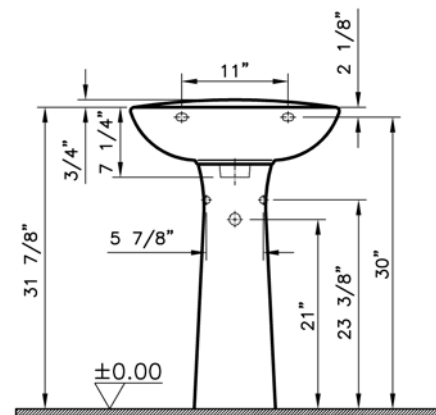

Commercial Line

VitrA

Description	: Normus Pedestal Lavatory
Model Numbers	: 5087BXXX-0999 Single-hole faucet drilling 5087BXXX-0030 4" faucet drilling 5087BXXX-0033 8" faucet drilling
Compatible Items	: 6446BXXX-0156 Pedestal Base
Size	: 22" x 16"
Height	: 31 3/4"
Depth	: 5 1/2"
Waste	: Ø1 1/4" O. D.
Shipping Weight	: 5087: 31 lbs. 6446: 25 lbs.
Shipping Dimensions	: 5087: 9 2/8"W x 23 3/8"L x 18 7/8"H 6446: 9 3/8"W x 10 2/8"L x 28 1/8"H
Installation Guide	: VitrA Guide # 310136
Material	: Vitreous China
Colors	: 003 White 017 Bone / 068 Biscuit (Basic colors) "XXX" indicates the color
Standards	: ASME A 112.19.2, CSA B45
Warranty	: 10 year limited warranty

1

2

3

4

Notes:

- DIMENSIONS SHOWN FOR THE LOCATION OF THE SUPPLY IS SUGGESTED.
- INSTALLATION INSTRUCTIONS SUPPLIED WITH THE TOILET.

IMPORTANT: Dimensions of fixtures are nominal and may vary within the range of tolerances established by ASME Standard A 112.19.2, CSA Standard B45. These measurements may be subject to change. No responsibility is assumed for the use of superseded or voided pages.