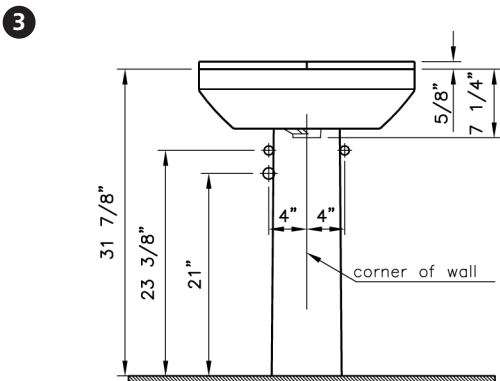

Corina Green

VitrA

Description	: Corina Green Corner Lavatory
Model Numbers	: 5306BXXX-0999 Single-hole faucet drilling
Compatible Items	: 6936BXXX-0156 Pedestal Base
Size	: 16" x 16"
Height	: 31 7/8"
Depth	: 5 1/2"
Waste	: Ø1 1/4" O. D.
Shipping Weight	: 5306: 22 lbs. 6936: 25 lbs.
Shipping Dimensions	: 5306: 9"W x 17 7/8"L x 18 7/8"H 6936: 8 3/8"W x 9 5/8"L x 27 5/8"H
Installation Guide	: VitrA Guide # 310135
Material	: Vitreous China
Colors	: 003 White 017 Bone / 068 Biscuit (Basic colors) 070 Black (Special colors) "XXX" indicates the color
Warranty	: 10 year limited warranty

Notes:

- DIMENSIONS SHOWN FOR THE LOCATION OF THE SUPPLY IS SUGGESTED.
- INSTALLATION INSTRUCTIONS SUPPLIED WITH THE TOILET.

IMPORTANT: Dimensions of fixtures are nominal and may vary within the range of tolerances established by ASME Standard A 112.19.2, CSA Standard B45. These measurements may be subject to change. No responsibility is assumed for the use of superseded or voided pages.