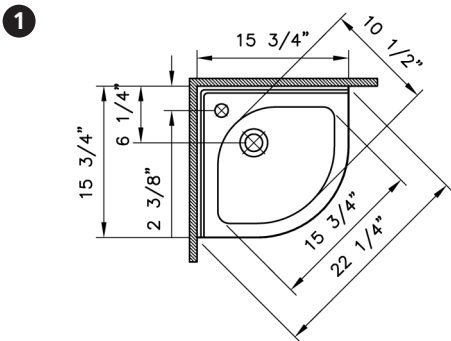

Corina Green

VitrA

Description	: Corina Green Corner Lavatory
Model Numbers	: 5306BXXX-0999 Single-hole faucet drilling
Compatible Items	: 6936BXXX-0156 Pedestal Base
Size	: 16" x 16"
Height	: 31 7/8"
Depth	: 5 1/2"
Waste	: Ø1 1/4" O. D.
Shipping Weight	: 5306: 22 lbs. 6936: 25 lbs.
Shipping Dimensions	: 5306: 9"W x 17 7/8"L x 18 7/8"H 6936: 8 3/8"W x 9 5/8"L x 27 5/8"H
Installation Guide	: VitrA Guide # 310135
Material	: Vitreous China
Colors	: 003 White 017 Bone / 068 Biscuit (Basic colors) 070 Black (Special colors) "XXX" indicates the color
Warranty	: 10 year limited warranty

Notes:

- DIMENSIONS SHOWN FOR THE LOCATION OF THE SUPPLY IS SUGGESTED.
- INSTALLATION INSTRUCTIONS SUPPLIED WITH THE TOILET.

IMPORTANT: Dimensions of fixtures are nominal and may vary within the range of tolerances established by ASME Standard A 112.19.2, CSA Standard B45. These measurements may be subject to change. No responsibility is assumed for the use of superseded or voided pages.