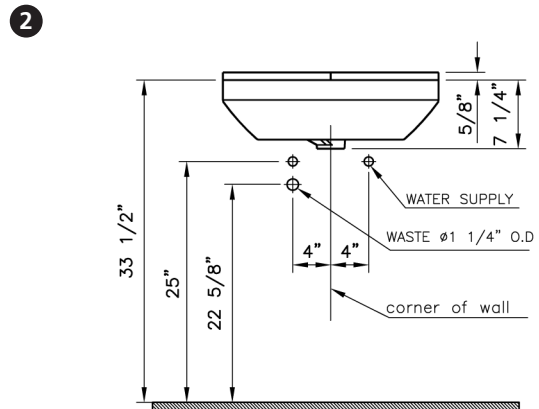

Corina Green

VitrA

Description	: Corina Green Corner Lavatory
Model Numbers	: 5306BXXX-0999 Single-hole faucet drilling
Compatible Items	: 6936BXXX-0156 Pedestal Base
Size	: 16" x 16"
Height	: 31 7/8"
Depth	: 5 1/2"
Waste	: Ø1 1/4" O. D.
Shipping Weight	: 5306: 22 lbs. 6936: 25 lbs.
Shipping Dimensions	: 5306: 9"W x 17 7/8"L x 18 7/8"H 6936: 8 3/8"W x 9 5/8"L x 27 5/8"H
Installation Guide	: VitrA Guide # 310135
Material	: Vitreous China
Colors	: 003 White 017 Bone / 068 Biscuit (Basic colors) 070 Black (Special colors) "XXX" indicates the color
Warranty	: 10 year limited warranty

Notes:

- DIMENSIONS SHOWN FOR THE LOCATION OF THE SUPPLY IS SUGGESTED.
- INSTALLATION INSTRUCTIONS SUPPLIED WITH THE TOILET.

IMPORTANT: Dimensions of fixtures are nominal and may vary within the range of tolerances established by ASME Standard A 112.19.2, CSA Standard B45. These measurements may be subject to change. No responsibility is assumed for the use of superseded or voided pages.