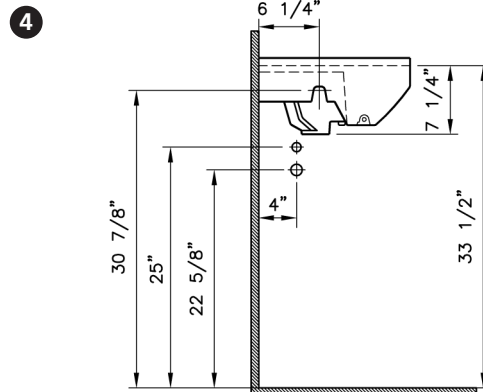

Corina Green

VitrA

Description	: Corina Green Corner Lavatory
Model Numbers	: 5306BXXX-0999 Single-hole faucet drilling
Compatible Items	: 6936BXXX-0156 Pedestal Base
Size	: 16" x 16"
Height	: 31 7/8"
Depth	: 5 1/2"
Waste	: Ø1 1/4" O. D.
Shipping Weight	: 5306: 22 lbs. 6936: 25 lbs.
Shipping Dimensions	: 5306: 9"W x 17 7/8"L x 18 7/8"H 6936: 8 3/8"W x 9 5/8"L x 27 5/8"H
Installation Guide	: VitrA Guide # 310135
Material	: Vitreous China
Colors	: 003 White 017 Bone / 068 Biscuit (Basic colors) 070 Black (Special colors) "XXX" indicates the color
Warranty	: 10 year limited warranty

Notes:

- DIMENSIONS SHOWN FOR THE LOCATION OF THE SUPPLY IS SUGGESTED.
- INSTALLATION INSTRUCTIONS SUPPLIED WITH THE TOILET.

IMPORTANT: Dimensions of fixtures are nominal and may vary within the range of tolerances established by ASME Standard A 112.19.2, CSA Standard B45. These measurements may be subject to change. No responsibility is assumed for the use of superseded or voided pages.