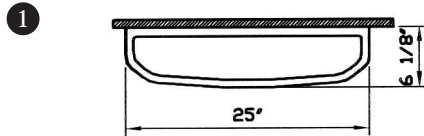

Epoca

Description : Epoca Shelf
Model Number : 6834-XXX-0156
Size : 25" x 6 1/8"
Shipping Weight : 5 lbs.
Shipping Dimensions : 10 7/8" W x 25 1/2" L x 6 7/8" H
Included Components : Shelf installation kit (424008)
Material : Vitreous china
Colors : 003 White
017 Bone, 068 Biscuit (Basic Colors)
001 Edelweiss, 070 Black (Special Colors)
"XXX" indicates the color
Warranty : 10 year limited warranty

Notes:

• PROVIDE SUITABLE REINFORCEMENT FOR ALL WALL SUPPORTS.

IMPORTANT: Dimensions of fixtures are nominal and may vary within the range of tolerances.

These measurements may be subject to change. No responsibility is assumed for the use of superseded or voided pages.