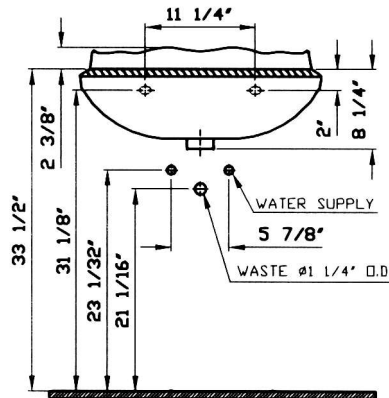

Chartwell

Description	: Chartwell Pedestal Lavatory
Code Nr.	: 6268-XXX-0001 Single-hole faucet drilling 6268-XXX-0030 4" faucet drilling 6268-XXX-0033 8" faucet drilling
Compatible items	: 6550-XXX-0156 Pedestal Base
Size	: 24 13/16" x 21 7/16"
Height	: 32 1/16"
Depth	: 6 1/2"
Waste	: Ø1 1/4" O.D.
Shipping weight	: 6268 : 48 lbs. 6550 : 24 lbs.
Shipping dimensions	: 6268 : 11" W x 26" L x 22 7/16" H 6550 : 9 13/16" W x 9 13/16" L x 27 3/8" H
Installation guides	: 312850
Fixings	: Lavatory installation kit (312090)
Material	: Vitreous china
Colors	: 003 White 017 Bone, 068 Biscuit (Basic Colors) 001 Edelweiss, 070 Black (Special Colors) "XXX" indicates the color
Standards	: ASME A112.19.2M, CSA B45
Warranty	: 10 year limited warranty

1

2

3

Notes:

- DIMENSIONS SHOWN FOR LOCATION OF SUPPLY IS SUGGESTED.
- INSTALLATION INSTRUCTIONS SUPPLIED WITH LAVATORY.
- FITTINGS NOT INCLUDED
- PROVIDE SUITABLE REINFORCEMENT FOR ALL WALL SUPPORTS.

IMPORTANT: Dimensions of fixtures are nominal and may vary within the range of tolerances established by ASME Standard A112.19.2M and CSA Standard B45. These measurements are subject to change or cancellation. No responsibility is assumed for use of superseded or voided pages.