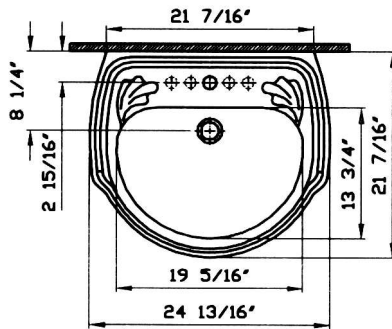

Chartwell

Description	: Chartwell Pedestal Lavatory
Code Nr.	: 6268-XXX-0001 Single-hole faucet drilling 6268-XXX-0030 4" faucet drilling 6268-XXX-0033 8" faucet drilling
Compatible items	: 6550-XXX-0156 Pedestal Base
Size	: 24 13/16" x 21 7/16"
Height	: 32 1/16"
Depth	: 6 1/2"
Waste	: Ø1 1/4" O.D.
Shipping weight	: 6268 : 48 lbs. 6550 : 24 lbs.
Shipping dimensions	: 6268 : 11" W x 26" L x 22 7/16" H 6550 : 9 13/16" W x 9 13/16" L x 27 3/8" H
Installation guides	: 312850
Fixings	: Lavatory installation kit (312090)
Material	: Vitreous china
Colors	: 003 White 017 Bone, 068 Biscuit (Basic Colors) 001 Edelweiss, 070 Black (Special Colors) "XXX" indicates the color
Standards	: ASME A112.19.2M, CSA B45
Warranty	: 10 year limited warranty

1

2

3

Notes:

- DIMENSIONS SHOWN FOR LOCATION OF SUPPLY IS SUGGESTED.
- INSTALLATION INSTRUCTIONS SUPPLIED WITH LAVATORY.
- FITTINGS NOT INCLUDED
- PROVIDE SUITABLE REINFORCEMENT FOR ALL WALL SUPPORTS.

IMPORTANT: Dimensions of fixtures are nominal and may vary within the range of tolerances established by ASME Standard A112.19.2M and CSA Standard B45. These measurements are subject to change or cancellation. No responsibility is assumed for use of superseded or voided pages.