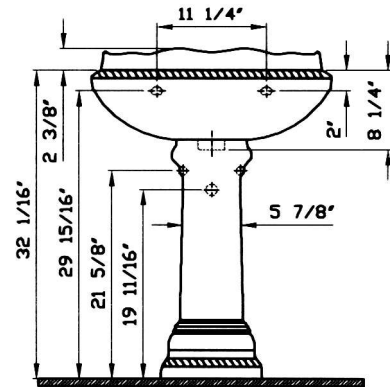

Chartwell

Description	: Chartwell Pedestal Lavatory
Code Nr.	: 6268-XXX-0001 Single-hole faucet drilling 6268-XXX-0030 4" faucet drilling 6268-XXX-0033 8" faucet drilling
Compatible items	: 6550-XXX-0156 Pedestal Base
Size	: 24 13/16" x 21 7/16"
Height	: 32 1/16"
Depth	: 6 1/2"
Waste	: Ø1 1/4" O.D.
Shipping weight	: 6268 : 48 lbs. 6550 : 24 lbs.
Shipping dimensions	: 6268 : 11" W x 26" L x 22 7/16" H 6550 : 9 13/16" W x 9 13/16" L x 27 3/8" H
Installation guides	: 312850
Fixings	: Lavatory installation kit (312090)
Material	: Vitreous china
Colors	: 003 White 017 Bone, 068 Biscuit (Basic Colors) 001 Edelweiss, 070 Black (Special Colors) "XXX" indicates the color
Standards	: ASME A112.19.2M, CSA B45
Warranty	: 10 year limited warranty

1

2

3

Notes:

- DIMENSIONS SHOWN FOR LOCATION OF SUPPLY IS SUGGESTED.
- INSTALLATION INSTRUCTIONS SUPPLIED WITH LAVATORY.
- FITTINGS NOT INCLUDED
- PROVIDE SUITABLE REINFORCEMENT FOR ALL WALL SUPPORTS.

IMPORTANT: Dimensions of fixtures are nominal and may vary within the range of tolerances established by ASME Standard A112.19.2M and CSA Standard B45. These measurements are subject to change or cancellation. No responsibility is assumed for use of superseded or voided pages.