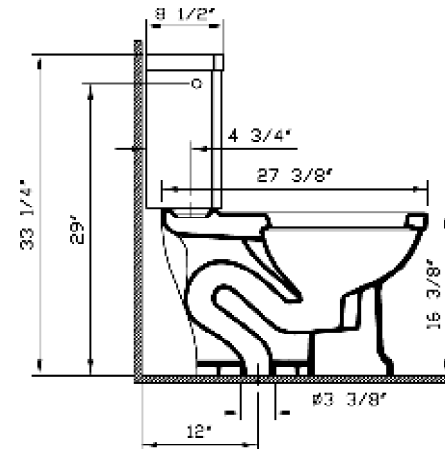

Description	:	Epoca Two-pieces HET with V ³ Flushing Technology, Extended Height Elongated Bowl, Concealed trapway
Model Number	:	4032-XXX-0101
Compatible item	:	6514-XXX-5298 Tank complete with fittings and chrome plated metal trim lever 6514-XXX-5299 Tank complete with fittings and chrome plated metal trim lever (styrofoam lined) 36-XXX-002 Toilet Seat (elongated) 44-XXX-009 Soft Closing Toilet Seat (elongated)
Water Consumption	:	1.28 GPF
Water Surface	:	7 1/2" x 5 1/4"
Water Depth From Rim	:	7 1/4"
Rough-In	:	12"
Minimum Water Pressure	:	20 psi.
Trap Diameter	:	Fully glazed 2" ball pass trapway with 2" diameter
Trap Seal Depth	:	2 1/8"
Shipping Weight	:	4032 : 86 lbs. 6514 : 48 lbs.
Shipping Dimensions	:	4032 : 15 1/8"W x 27 3/8"L x 18 1/8"H 6514 : 9 5/8"W x 18 3/4"L x 19 5/8"H
Installation Guide	:	VitrA Guide # 310129
Included Components	:	Tank fittings, Spring # 311149
Material	:	Vitreous china
Colors	:	003 White, 017 Bone, 068 Biscuit (Basic colors) "XXX" indicates the color.
Standards	:	ASME A 112.19.2, CSA B45
Warranty	:	10 year limited warranty

1

2

3

Notes:

- DIMENSIONS SHOWN FOR THE LOCATION OF THE SUPPLY IS SUGGESTED.
- INSTALLATION INSTRUCTIONS SUPPLIED WITH THE TOILET.

IMPORTANT: Dimensions of fixtures are nominal and may vary within the range of tolerances established by ASME Standard A 112.19.2, CSA Standard B45. These measurements may be subject to change. No responsibility is assumed for the use of superseded or voided pages.