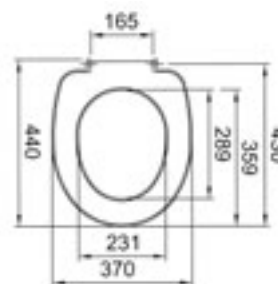

chartwell

- 6279-xxx-0075 Close-coupled WC pan (syphonic)
- 6491-xxx-5026 Cistern with front lever (bottom inlet-cistern mechanism is included)
- 36-xxx-002 Toilet seat

- 6241-xxx-0068 Bidet

- 05-xxx-001 Toilet seat
- 05-xxx-002 Toilet seat (plastic hinge)