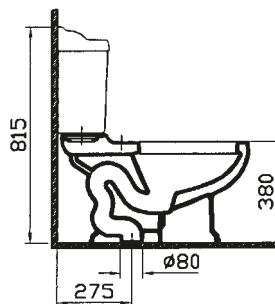

chartwell

- 6279-xxx-0075 Close-coupled WC pan (syphonic)
- 6491-xxx-5026 Cistern with front lever (bottom inlet-cistern mechanism is included)
- 36-xxx-002 Toilet seat

- 6241-xxx-0068 Bidet

- 05-xxx-001 Toilet seat
- 05-xxx-002 Toilet seat (plastic hinge)