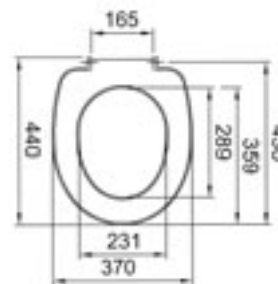

- 37-013-001 Wooden toilet seat (chestnut)
- 37-014-001 Wooden toilet seat (cognac)
- 37-016-001 Wooden toilet seat (walnut)