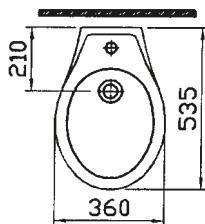

chartwell

- 6279-xxx-0075 Close-coupled WC pan (syphonic)
- 6491-xxx-5026 Cistern with front lever (bottom inlet-cistern mechanism is included)
- 36-xxx-002 Toilet seat

- 6241-xxx-0068 Bidet

- 05-xxx-001 Toilet seat
- 05-xxx-002 Toilet seat (plastic hinge)