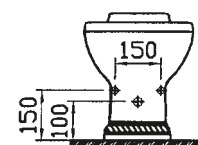

chartwell

- 6279-xxx-0075 Close-coupled WC pan (syphonic)
- 6491-xxx-5026 Cistern with front lever (bottom inlet-cistern mechanism is included)
- 36-xxx-002 Toilet seat

- 6241-xxx-0068 Bidet

- 05-xxx-001 Toilet seat
- 05-xxx-002 Toilet seat (plastic hinge)