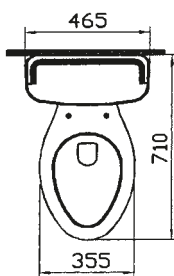

chartwell

- 6279-xxx-0075 Close-coupled WC pan (syphonic)
- 6491-xxx-5026 Cistern with front lever (bottom inlet-cistern mechanism is included)
- 36-xxx-002 Toilet seat

- 6241-xxx-0068 Bidet

- 05-xxx-001 Toilet seat
- 05-xxx-002 Toilet seat (plastic hinge)