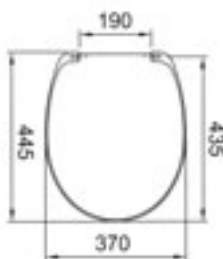

chartwell

- 6279-xxx-0075 Close-coupled WC pan (syphonic)
- 6491-xxx-5026 Cistern with front lever (bottom inlet-cistern mechanism is included)
- 36-xxx-002 Toilet seat

- 6241-xxx-0068 Bidet

- 05-xxx-001 Toilet seat
- 05-xxx-002 Toilet seat (plastic hinge)