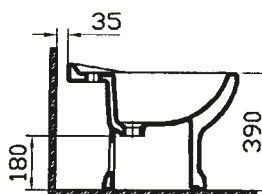

chartwell

- 6279-xxx-0075 Close-coupled WC pan (syphonic)
- 6491-xxx-5026 Cistern with front lever (bottom inlet-cistern mechanism is included)
- 36-xxx-002 Toilet seat

- 6241-xxx-0068 Bidet

- 05-xxx-001 Toilet seat
- 05-xxx-002 Toilet seat (plastic hinge)