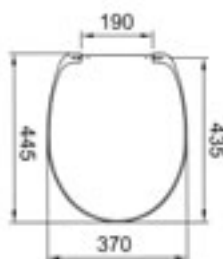

- 37-013-001 Wooden toilet seat (chestnut)
- 37-014-001 Wooden toilet seat (cognac)
- 37-016-001 Wooden toilet seat (walnut)