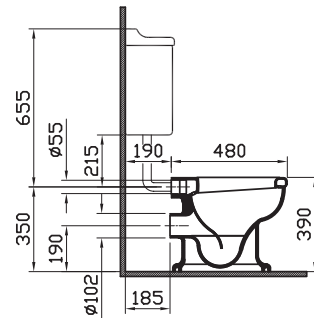

Aria

4043-XXX-0075

Close-coupled WC pan
(Syphonic, elongated, concealed trap way, vertical outlet)

6465-XXX-5020 Cistern with front lever (bottom inlet)
(cistern mechanism is included)
6465-XXX-5022 cistern with upstand lid (bottom inlet) (cistern mechanism is included)

6555-XXX-0101

Close-coupled WC pan
(Syphonic, round, vertical outlet)

6465-XXX-5100 Cistern with front lever (bottom inlet)
(cistern mechanism is included)
6465-XXX-5102 Cistern with upstand lid (bottom inlet) (cistern mechanism is included)

6233-XXX-0075

WC pan (Horizontal outlet)

6455-XXX-5077
Cistern with side lever
(low-level, bottom inlet)
(chrome connection pipe-
cistern mechanism is included)

4270-XXX-0075

WC pan (Vertical outlet)

6455-XXX-5077
Cistern with side lever
(low-level, bottom inlet)
(chrome connection pipe-
cistern mechanism is included)

6597-XXX-0068

Bidet