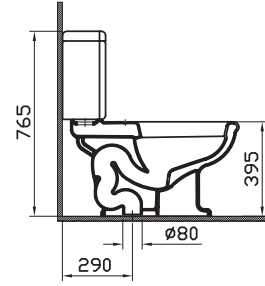

Aria

4043-XXX-0075

Close-coupled WC pan
(Syphonic, elongated, concealed trap way, vertical outlet)

6465-XXX-5020 Cistern with front lever (bottom inlet)
(cistern mechanism is included)
6465-XXX-5022 cistern with upstand lid (bottom inlet) (cistern mechanism is included)

6555-XXX-0101

Close-coupled WC pan
(Syphonic, round, vertical outlet)

6465-XXX-5100 Cistern with front lever (bottom inlet)
(cistern mechanism is included)
6465-XXX-5102 Cistern with upstand lid (bottom inlet) (cistern mechanism is included)

6233-XXX-0075

WC pan (Horizontal outlet)

6455-XXX-5077
Cistern with side lever
(low-level, bottom inlet)
(chrome connection pipe-
cistern mechanism is included)

4270-XXX-0075

WC pan (Vertical outlet)

6455-XXX-5077
Cistern with side lever
(low-level, bottom inlet)
(chrome connection pipe-
cistern mechanism is included)