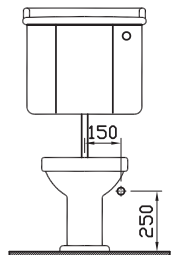

Aria

4043-XXX-0075

Close-coupled WC pan
(Syphonic, elongated, concealed trap way, vertical outlet)

6465-XXX-5020 Cistern with front lever (bottom inlet)
(cistern mechanism is included)
6465-XXX-5022 cistern with upstand lid (bottom inlet) (cistern mechanism is included)

6555-XXX-0101

Close-coupled WC pan
(Syphonic, round, vertical outlet)

6465-XXX-5100 Cistern with front lever (bottom inlet)
(cistern mechanism is included)
6465-XXX-5102 Cistern with upstand lid (bottom inlet) (cistern mechanism is included)

6233-XXX-0075

WC pan (Horizontal outlet)

6455-XXX-5077
Cistern with side lever
(low-level, bottom inlet)
(chrome connection pipe-
cistern mechanism is included)

4270-XXX-0075

WC pan (Vertical outlet)

6455-XXX-5077
Cistern with side lever
(low-level, bottom inlet)
(chrome connection pipe-
cistern mechanism is included)

6597-XXX-0068

Bidet