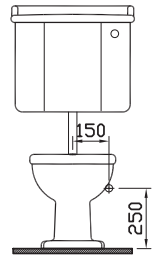

Aria

4043-XXX-0075

Close-coupled WC pan
(Syphonic, elongated, concealed trap way, vertical outlet)

6465-XXX-5020 Cistern with front lever (bottom inlet)
(cistern mechanism is included)
6465-XXX-5022 cistern with upstand lid (bottom inlet) (cistern mechanism is included)

6555-XXX-0101

Close-coupled WC pan
(Syphonic, round, vertical outlet)

6465-XXX-5100 Cistern with front lever (bottom inlet)
(cistern mechanism is included)
6465-XXX-5102 Cistern with upstand lid (bottom inlet) (cistern mechanism is included)

6233-XXX-0075

WC pan (Horizontal outlet)

6455-XXX-5077
Cistern with side lever
(low-level, bottom inlet)
(chrome connection pipe-
cistern mechanism is included)

4270-XXX-0075

WC pan (Vertical outlet)

6455-XXX-5077
Cistern with side lever
(low-level, bottom inlet)
(chrome connection pipe-
cistern mechanism is included)