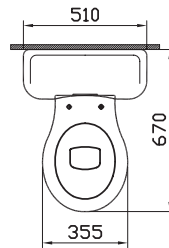

Aria

4043-XXX-0075

Close-coupled WC pan
(Syphonic, elongated, concealed trap way, vertical outlet)

6465-XXX-5020 Cistern with front lever (bottom inlet)
(cistern mechanism is included)
6465-XXX-5022 cistern with upstand lid (bottom inlet) (cistern mechanism is included)

6555-XXX-0101

Close-coupled WC pan
(Syphonic, round, vertical outlet)

6465-XXX-5100 Cistern with front lever (bottom inlet)
(cistern mechanism is included)
6465-XXX-5102 Cistern with upstand lid (bottom inlet) (cistern mechanism is included)

6233-XXX-0075

WC pan (Horizontal outlet)

6455-XXX-5077
Cistern with side lever
(low-level, bottom inlet)
(chrome connection pipe-
cistern mechanism is included)

4270-XXX-0075

WC pan (Vertical outlet)

6455-XXX-5077
Cistern with side lever
(low-level, bottom inlet)
(chrome connection pipe-
cistern mechanism is included)