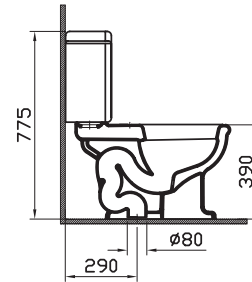

Aria

4043-XXX-0075

Close-coupled WC pan
(Syphonic, elongated, concealed trap way, vertical outlet)

6465-XXX-5020 Cistern with front lever (bottom inlet)
(cistern mechanism is included)
6465-XXX-5022 cistern with upstand lid (bottom inlet) (cistern mechanism is included)

6555-XXX-0101

Close-coupled WC pan
(Syphonic, round, vertical outlet)

6465-XXX-5100 Cistern with front lever (bottom inlet)
(cistern mechanism is included)
6465-XXX-5102 Cistern with upstand lid (bottom inlet) (cistern mechanism is included)

6233-XXX-0075

WC pan (Horizontal outlet)

6455-XXX-5077
Cistern with side lever
(low-level, bottom inlet)
(chrome connection pipe-
cistern mechanism is included)

4270-XXX-0075

WC pan (Vertical outlet)

6455-XXX-5077
Cistern with side lever
(low-level, bottom inlet)
(chrome connection pipe-
cistern mechanism is included)