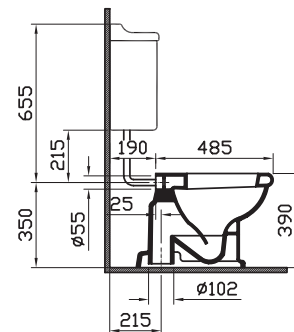

Aria

4043-XXX-0075

Close-coupled WC pan
(Syphonic, elongated, concealed trap way, vertical outlet)

6465-XXX-5020 Cistern with front lever (bottom inlet)
(cistern mechanism is included)
6465-XXX-5022 cistern with upstand lid (bottom inlet) (cistern mechanism is included)

6555-XXX-0101

Close-coupled WC pan
(Syphonic, round, vertical outlet)

6465-XXX-5100 Cistern with front lever (bottom inlet)
(cistern mechanism is included)
6465-XXX-5102 Cistern with upstand lid (bottom inlet) (cistern mechanism is included)

6233-XXX-0075

WC pan (Horizontal outlet)

6455-XXX-5077
Cistern with side lever
(low-level, bottom inlet)
(chrome connection pipe-
cistern mechanism is included)

4270-XXX-0075

WC pan (Vertical outlet)

6455-XXX-5077
Cistern with side lever
(low-level, bottom inlet)
(chrome connection pipe-
cistern mechanism is included)

6597-XXX-0068

Bidet