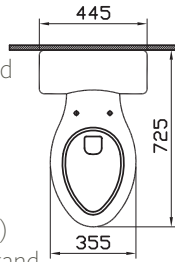

Aria

4043-XXX-0075

Close-coupled WC pan
(Syphonic, elongated, concealed trap way, vertical outlet)

6465-XXX-5020 Cistern with front lever (bottom inlet)
(cistern mechanism is included)
6465-XXX-5022 cistern with upstand lid (bottom inlet) (cistern mechanism is included)

6555-XXX-0101

Close-coupled WC pan
(Syphonic, round, vertical outlet)

6465-XXX-5100 Cistern with front lever (bottom inlet)
(cistern mechanism is included)
6465-XXX-5102 Cistern with upstand lid (bottom inlet) (cistern mechanism is included)

6233-XXX-0075

WC pan (Horizontal outlet)

6455-XXX-5077
Cistern with side lever
(low-level, bottom inlet)
(chrome connection pipe-
cistern mechanism is included)

4270-XXX-0075

WC pan (Vertical outlet)

6455-XXX-5077
Cistern with side lever
(low-level, bottom inlet)
(chrome connection pipe-
cistern mechanism is included)