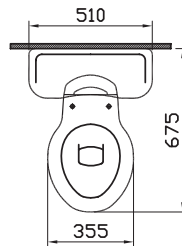

6555-XXX-0101

Close-coupled WC pan
(Syphonic, round, vertical outlet)

6465-XXX-5100 Cistern with front lever (bottom inlet)
(cistern mechanism is included)
6465-XXX-5102 Cistern with upstand lid (bottom inlet) (cistern mechanism is included)

6233-XXX-0075

WC pan (Horizontal outlet)

6455-XXX-5077
Cistern with side lever
(low-level, bottom inlet)
(chrome connection pipe-
cistern mechanism is included)

4270-XXX-0075

WC pan (Vertical outlet)

6455-XXX-5077
Cistern with side lever
(low-level, bottom inlet)
(chrome connection pipe-
cistern mechanism is included)