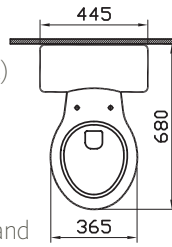

Aria

4043-XXX-0075

Close-coupled WC pan
(Syphonic, elongated, concealed trap way, vertical outlet)

6465-XXX-5020 Cistern with front lever (bottom inlet)
(cistern mechanism is included)
6465-XXX-5022 cistern with upstand lid (bottom inlet) (cistern mechanism is included)

6555-XXX-0101

Close-coupled WC pan
(Syphonic, round, vertical outlet)

6465-XXX-5100 Cistern with front lever (bottom inlet)
(cistern mechanism is included)
6465-XXX-5102 Cistern with upstand lid (bottom inlet) (cistern mechanism is included)

6233-XXX-0075

WC pan (Horizontal outlet)

6455-XXX-5077
Cistern with side lever
(low-level, bottom inlet)
(chrome connection pipe-
cistern mechanism is included)

4270-XXX-0075

WC pan (Vertical outlet)

6455-XXX-5077
Cistern with side lever
(low-level, bottom inlet)
(chrome connection pipe-
cistern mechanism is included)