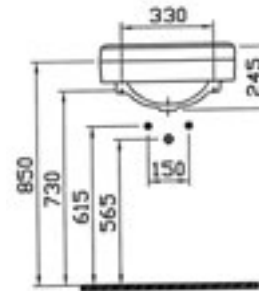

## arkitekt / washbasins

- 6141-xxx-0012 Cloak-room basin, 45 cm (without tap hole)
- 6141-xxx-0029 Cloak-room basin, 45 cm (tap hole on the right side)

- 6281-xxx-0001 Washbasin, 50 cm

- 6109-xxx-0016 Heavy duty sink, 45 cm
- 424520 Grid