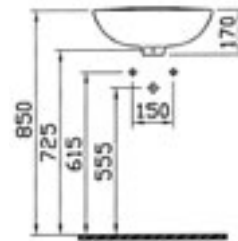

## arkitekt / washbasins

- 6141-xxx-0012 Cloak-room basin, 45 cm (without tap hole)
- 6141-xxx-0029 Cloak-room basin, 45 cm (tap hole on the right side)

- 6281-xxx-0001 Washbasin, 50 cm

- 6109-xxx-0016 Heavy duty sink, 45 cm
- 424520 Grid