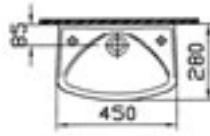

## arkitekt / washbasins

- 6141-xxx-0012 Cloak-room basin, 45 cm (without tap hole)
- 6141-xxx-0029 Cloak-room basin, 45 cm (tap hole on the right side)

- 6281-xxx-0001 Washbasin, 50 cm

- 6109-xxx-0016 Heavy duty sink, 45 cm
- 424520 Grid