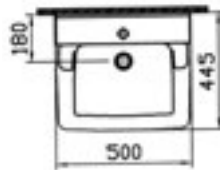

## arkitekt / washbasins

- 6141-xxx-0012 Cloak-room basin, 45 cm (without tap hole)
- 6141-xxx-0029 Cloak-room basin, 45 cm (tap hole on the right side)

- 6281-xxx-0001 Washbasin, 50 cm

- 6109-xxx-0016 Heavy duty sink, 45 cm
- 424520 Grid