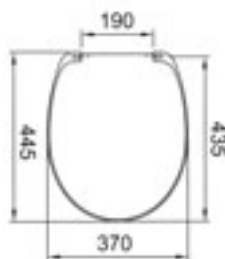

chartwell

- 6279-xxx-0075 Close-coupled WC pan (syphonic)
- 6491-xxx-5026 Cistern with front lever (bottom inlet-cistern mechanism is included)
- 36-xxx-002 Toilet seat

- 6241-xxx-0068 Bidet

- 05-xxx-001 Toilet seat
- 05-xxx-002 Toilet seat (plastic hinge)