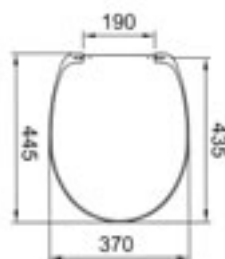

- 37-013-001 Wooden toilet seat (chestnut)
- 37-014-001 Wooden toilet seat (cognac)
- 37-016-001 Wooden toilet seat (walnut)