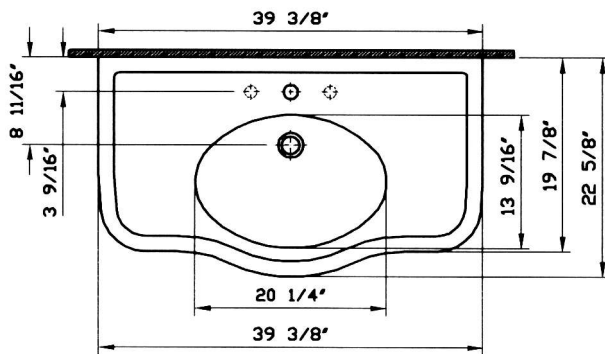

Aria

Description	: Aria Vanity Basin and Console Table
Code Nr.	: 6209-XXX-0001 Single-hole faucet drilling 6209-XXX-0033 8" faucet drilling.
Compatible items	: 6210-XXX-0156 Console Leg
Size	: 39 3/8" x 22 5/8"
Height	: 33 11/16"
Depth	: 6 7/8"
Waste	: Ø1 1/4" O.D.
Shipping weight	: 6209 : 68 lbs. 6210 : 10 lbs.
Shipping dimensions	: 10" W x 39 15/16" L x 28 3/8" H
Installation guides	: 312850
Fixings	: Lavatory installation kit (312090)
Material	: Vitreous china
Colors	: 003 White : 017 Bone, 068 Biscuit (Basic Colors) 001 Edelweiss, 070 Black (Special Colors) "XXX" indicates the color.
Warranty	: 10 year limited warranty

1

2

Notes:

- DIMENSIONS SHOWN FOR LOCATION OF SUPPLY IS SUGGESTED.
- INSTALLATION INSTRUCTIONS SUPPLIED WITH LAVATORY.
- FITTINGS NOT INCLUDED
- PROVIDE SUITABLE REINFORCEMENT FOR ALL WALL SUPPORTS.

IMPORTANT: Dimensions of fixtures are nominal and may vary within the range of tolerances.

These measurements are subject to change or cancellation. No responsibility is assumed for use of superseded or voided pages.