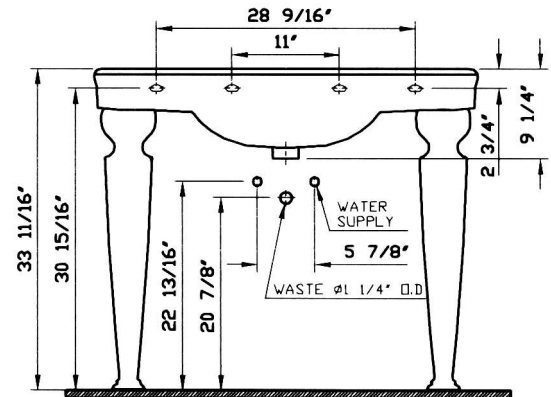

Aria

Description	: Aria Vanity Basin and Console Table
Code Nr.	: 6209-XXX-0001 Single-hole faucet drilling 6209-XXX-0033 8" faucet drilling.
Compatible items	: 6210-XXX-0156 Console Leg
Size	: 39 3/8" x 22 5/8"
Height	: 33 11/16"
Depth	: 6 7/8"
Waste	: Ø1 1/4" O.D.
Shipping weight	: 6209 : 68 lbs. 6210 : 10 lbs.
Shipping dimensions	: 10" W x 39 15/16" L x 28 3/8" H
Installation guides	: 312850
Fixings	: Lavatory installation kit (312090)
Material	: Vitreous china
Colors	: 003 White : 017 Bone, 068 Biscuit (Basic Colors) 001 Edelweiss, 070 Black (Special Colors) "XXX" indicates the color.
Warranty	: 10 year limited warranty

1

2

Notes:

- DIMENSIONS SHOWN FOR LOCATION OF SUPPLY IS SUGGESTED.
- INSTALLATION INSTRUCTIONS SUPPLIED WITH LAVATORY.
- FITTINGS NOT INCLUDED
- PROVIDE SUITABLE REINFORCEMENT FOR ALL WALL SUPPORTS.

IMPORTANT: Dimensions of fixtures are nominal and may vary within the range of tolerances.

These measurements are subject to change or cancellation. No responsibility is assumed for use of superseded or voided pages.