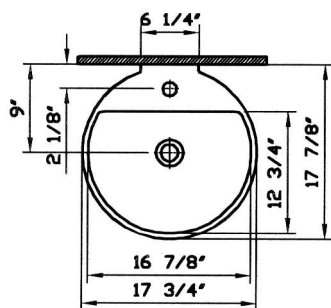

La Monroe

Description	: La Monroe CounterWare™
Model Number	: 6166-XXX-0005 Single-hole faucet drilling
Size	: 17 3/4" x 17 7/8"
Height	: 33 1/2"
Depth	: 5 1/8"
Waste	: Ø1 1/4" O.D.
Shipping Weight	: 21 lbs.
Shipping Dimensions	: 7 1/2" W x 18 1/8" L x 15 1/4" H
Installation Guide	: Vitra template # 312769
Material	: Fine fire clay
Colors	: 003 White 017 Bone, 068 Biscuit (Basic Colors) 001 Edelweiss, 070 Black (Special Colors) "XXX" indicates the color
Warranty	: 10 year limited warranty

1

2

3

Notes:

- DIMENSIONS SHOWN FOR THE LOCATION OF THE SUPPLY IS SUGGESTED.
- FITTINGS ARE NOT INCLUDED

IMPORTANT: Dimensions of fixtures are nominal and may vary within the range of tolerances. These measurements may be subject to change. No responsibility is assumed for the use of superseded or voided pages.