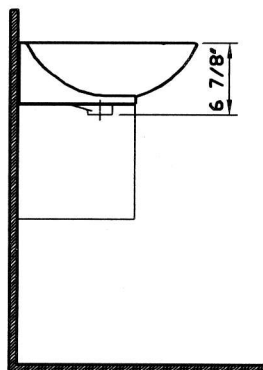

La Monroe

Description	: La Monroe CounterWare™
Model Number	: 6166-XXX-0005 Single-hole faucet drilling
Size	: 17 3/4" x 17 7/8"
Height	: 33 1/2"
Depth	: 5 1/8"
Waste	: Ø1 1/4" O.D.
Shipping Weight	: 21 lbs.
Shipping Dimensions	: 7 1/2" W x 18 1/8" L x 15 1/4" H
Installation Guide	: Vitra template # 312769
Material	: Fine fire clay
Colors	: 003 White 017 Bone, 068 Biscuit (Basic Colors) 001 Edelweiss, 070 Black (Special Colors) "XXX" indicates the color
Warranty	: 10 year limited warranty

1

2

3

Notes:

- DIMENSIONS SHOWN FOR THE LOCATION OF THE SUPPLY IS SUGGESTED.
- FITTINGS ARE NOT INCLUDED

IMPORTANT: Dimensions of fixtures are nominal and may vary within the range of tolerances. These measurements may be subject to change. No responsibility is assumed for the use of superseded or voided pages.