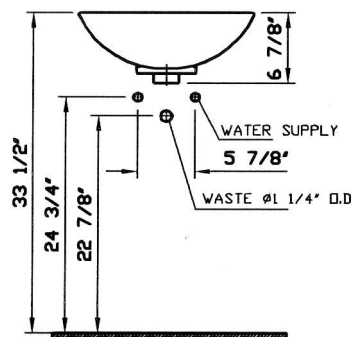

La Monroe

Description	: La Monroe CounterWare™
Model Number	: 6166-XXX-0005 Single-hole faucet drilling
Size	: 17 3/4" x 17 7/8"
Height	: 33 1/2"
Depth	: 5 1/8"
Waste	: Ø1 1/4" O.D.
Shipping Weight	: 21 lbs.
Shipping Dimensions	: 7 1/2" W x 18 1/8" L x 15 1/4" H
Installation Guide	: Vitra template # 312769
Material	: Fine fire clay
Colors	: 003 White 017 Bone, 068 Biscuit (Basic Colors) 001 Edelweiss, 070 Black (Special Colors) "XXX" indicates the color
Warranty	: 10 year limited warranty

1

2

3

Notes:

- DIMENSIONS SHOWN FOR THE LOCATION OF THE SUPPLY IS SUGGESTED.
- FITTINGS ARE NOT INCLUDED

IMPORTANT: Dimensions of fixtures are nominal and may vary within the range of tolerances. These measurements may be subject to change. No responsibility is assumed for the use of superseded or voided pages.