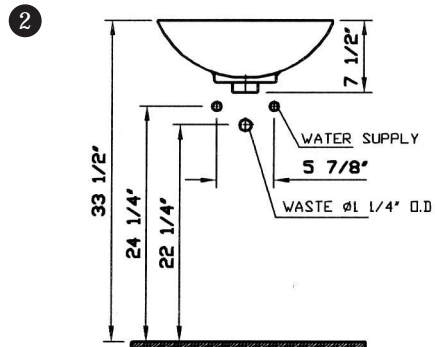

Laguna

Description	: Laguna CounterWare™
Model Number	: 6165-XXX-0005 Single-hole faucet drilling
Size	: 17 3/4" x 21 1/4"
Height	: 33 1/2"
Depth	: 5 3/4"
Waste	: Ø1 1/4" O.D.
Shipping Weight	: 25 lbs.
Shipping Dimensions	: 8 5/8" W x 18 1/8" L x 24" H
Installation Guide	: VitrA template # 312820
Material	: Fine fire clay
Colors	: 003 White 017 Bone, 068 Biscuit (Basic Colors) 001 Edelweiss, 070 Black (Special Colors) "XXX" indicates the color
Warranty	: 10 year limited warranty

Notes:

- DIMENSIONS SHOWN FOR THE LOCATION OF THE SUPPLY IS SUGGESTED.
- FITTINGS ARE NOT INCLUDED

IMPORTANT: Dimensions of fixtures are nominal and may vary within the range of tolerances. These measurements may be subject to change. No responsibility is assumed for the use of superseded or voided pages.