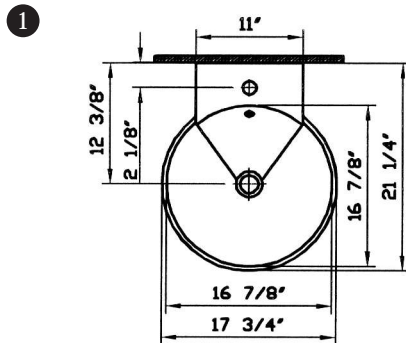

Laguna

Description	: Laguna CounterWare™
Model Number	: 6165-XXX-0005 Single-hole faucet drilling
Size	: 17 3/4" x 21 1/4"
Height	: 33 1/2"
Depth	: 5 3/4"
Waste	: Ø1 1/4" O.D.
Shipping Weight	: 25 lbs.
Shipping Dimensions	: 8 5/8" W x 18 1/8" L x 24" H
Installation Guide	: VitrA template # 312820
Material	: Fine fire clay
Colors	: 003 White 017 Bone, 068 Biscuit (Basic Colors) 001 Edelweiss, 070 Black (Special Colors) "XXX" indicates the color
Warranty	: 10 year limited warranty

Notes:

- DIMENSIONS SHOWN FOR THE LOCATION OF THE SUPPLY IS SUGGESTED.
- FITTINGS ARE NOT INCLUDED

IMPORTANT: Dimensions of fixtures are nominal and may vary within the range of tolerances. These measurements may be subject to change. No responsibility is assumed for the use of superseded or voided pages.