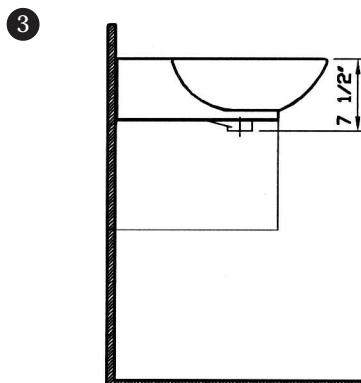

Laguna

Description	: Laguna CounterWare™
Model Number	: 6165-XXX-0005 Single-hole faucet drilling
Size	: 17 3/4" x 21 1/4"
Height	: 33 1/2"
Depth	: 5 3/4"
Waste	: Ø1 1/4" O.D.
Shipping Weight	: 25 lbs.
Shipping Dimensions	: 8 5/8" W x 18 1/8" L x 24" H
Installation Guide	: VitrA template # 312820
Material	: Fine fire clay
Colors	: 003 White 017 Bone, 068 Biscuit (Basic Colors) 001 Edelweiss, 070 Black (Special Colors) "XXX" indicates the color
Warranty	: 10 year limited warranty

Notes:

- DIMENSIONS SHOWN FOR THE LOCATION OF THE SUPPLY IS SUGGESTED.
- FITTINGS ARE NOT INCLUDED

IMPORTANT: Dimensions of fixtures are nominal and may vary within the range of tolerances. These measurements may be subject to change. No responsibility is assumed for the use of superseded or voided pages.