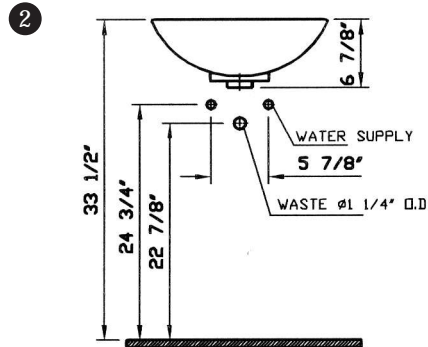

La Fayette

Description	: La Fayette CounterWare™
Model Number	: 6164-XXX-0018
Size	: 16 1/2" x 16 1/2"
Height	: 33 1/2"
Depth	: 5 7/8"
Waste	: Ø1 1/4" O.D.
Shipping Weight	: 19 lbs.
Shipping Dimensions	: 17 5/8" W x 17 5/8" L x 9 3/8" H
Installation Guide	: Vitra template # 312821
Material	: Fine fire clay
Colors	: 003 White 017 Bone, 068 Biscuit (Basic Colors) 001 Edelweiss, 070 Black (Special Colors) "XXX" indicates the color
Warranty	: 10 year limited warranty

Notes:
 • DIMENSIONS SHOWN FOR THE LOCATION OF THE SUPPLY IS SUGGESTED.
 • FITTINGS ARE NOT INCLUDED
 IMPORTANT: Dimensions of fixtures are nominal and may vary within the range of tolerances.
 These measurements may be subject to change. No responsibility is assumed for the use of superseded or voided pages.