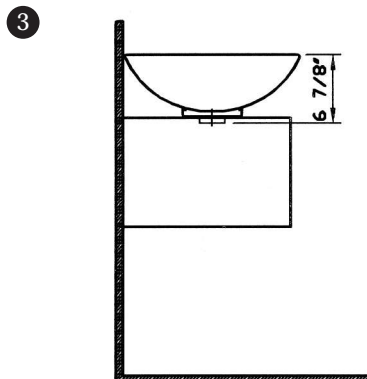

La Fayette

Description	: La Fayette CounterWare™
Model Number	: 6164-XXX-0018
Size	: 16 1/2" x 16 1/2"
Height	: 33 1/2"
Depth	: 5 7/8"
Waste	: Ø1 1/4" O.D.
Shipping Weight	: 19 lbs.
Shipping Dimensions	: 17 5/8" W x 17 5/8" L x 9 3/8" H
Installation Guide	: Vitra template # 312821
Material	: Fine fire clay
Colors	: 003 White 017 Bone, 068 Biscuit (Basic Colors) 001 Edelweiss, 070 Black (Special Colors) "XXX" indicates the color
Warranty	: 10 year limited warranty

Notes:
 • DIMENSIONS SHOWN FOR THE LOCATION OF THE SUPPLY IS SUGGESTED.
 • FITTINGS ARE NOT INCLUDED
 IMPORTANT: Dimensions of fixtures are nominal and may vary within the range of tolerances.
 These measurements may be subject to change. No responsibility is assumed for the use of superseded or voided pages.