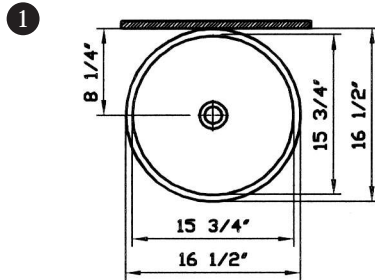

La Fayette

Description	: La Fayette CounterWare™
Model Number	: 6164-XXX-0018
Size	: 16 1/2" x 16 1/2"
Height	: 33 1/2"
Depth	: 5 7/8"
Waste	: Ø1 1/4" O.D.
Shipping Weight	: 19 lbs.
Shipping Dimensions	: 17 5/8" W x 17 5/8" L x 9 3/8" H
Installation Guide	: Vitra template # 312821
Material	: Fine fire clay
Colors	: 003 White 017 Bone, 068 Biscuit (Basic Colors) 001 Edelweiss, 070 Black (Special Colors) "XXX" indicates the color
Warranty	: 10 year limited warranty

Notes:
 • DIMENSIONS SHOWN FOR THE LOCATION OF THE SUPPLY IS SUGGESTED.
 • FITTINGS ARE NOT INCLUDED
 IMPORTANT: Dimensions of fixtures are nominal and may vary within the range of tolerances.
 These measurements may be subject to change. No responsibility is assumed for the use of superseded or voided pages.