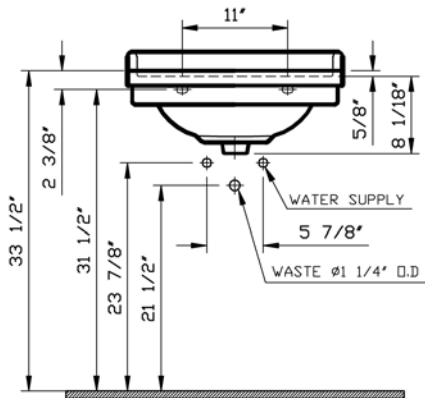

<b>Description</b>	: Aria Pedestal Lavatory
<b>Model Numbers</b>	: 6155-XXX-0001 Single-hole faucet drilling 6155-XXX-0030 4" faucet drilling 6155-XXX-0033 8" faucet drilling
<b>Compatible Items</b>	: 4371-XXX-0156 Pedestal Base
<b>Size</b>	: 22 1/2" x 18 3/8"
<b>Height</b>	: 34 7/8"
<b>Depth</b>	: 6 1/2"
<b>Waste</b>	: Ø1 1/4" O.D.
<b>Shipping Weight</b>	: 6155 : 39 lbs. 4371 : 28 lbs.
<b>Shipping Dimensions</b>	: 6155 : 10 1/4" W x 23 1/4" L x 19 5/8" H 4371 : 13 5/8" W x 14 1/8" L x 30 1/8" H
<b>Installation Guide</b>	: VitrA Guide # 312850
<b>Included Components</b>	: Lavatory installation kit (312090)
<b>Material</b>	: Vitreous china
<b>Colors</b>	: 003 White 017 Bone, 068 Biscuit (Basic Colors) "XXX" indicates the color
<b>Standards</b>	: ASME A 112.19.2, CSA B45, CMR 248 (State of Massachusetts)
<b>Warranty</b>	: 10 year limited warranty

1

2

3

- Notes:**
- DIMENSIONS SHOWN FOR THE LOCATION OF THE SUPPLY IS SUGGESTED.
  - INSTALLATION INSTRUCTIONS SUPPLIED WITH THE LAVATORY.
  - FITTINGS ARE NOT INCLUDED
  - PROVIDE SUITABLE REINFORCEMENT FOR ALL WALL SUPPORTS.

**IMPORTANT:** Dimensions of fixtures are nominal and may vary within the range of tolerances established by ASME Standard A 112.19.2, CSA Standard B45 and CMR Standard 248 (State of Massachusetts). These measurements may be subject to change. No responsibility is assumed for the use of superseded or voided pages.