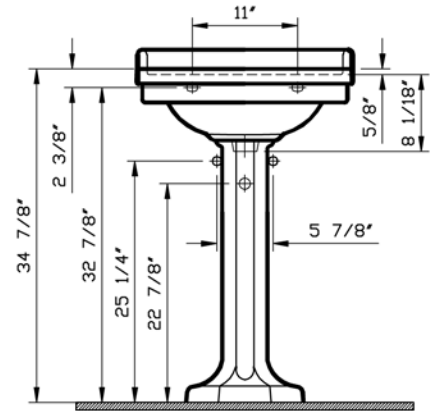

<b>Description</b>	: Aria Pedestal Lavatory
<b>Model Numbers</b>	: 6155-XXX-0001 Single-hole faucet drilling 6155-XXX-0030 4" faucet drilling 6155-XXX-0033 8" faucet drilling
<b>Compatible Items</b>	: 4371-XXX-0156 Pedestal Base
<b>Size</b>	: 22 1/2" x 18 3/8"
<b>Height</b>	: 34 7/8"
<b>Depth</b>	: 6 1/2"
<b>Waste</b>	: Ø1 1/4" O.D.
<b>Shipping Weight</b>	: 6155 : 39 lbs. 4371 : 28 lbs.
<b>Shipping Dimensions</b>	: 6155 : 10 1/4" W x 23 1/4" L x 19 5/8" H 4371 : 13 5/8" W x 14 1/8" L x 30 1/8" H
<b>Installation Guide</b>	: VitrA Guide # 312850
<b>Included Components</b>	: Lavatory installation kit (312090)
<b>Material</b>	: Vitreous china
<b>Colors</b>	: 003 White 017 Bone, 068 Biscuit (Basic Colors) "XXX" indicates the color
<b>Standards</b>	: ASME A 112.19.2, CSA B45, CMR 248 (State of Massachusetts)
<b>Warranty</b>	: 10 year limited warranty

1

2

3

- Notes:**
- DIMENSIONS SHOWN FOR THE LOCATION OF THE SUPPLY IS SUGGESTED.
  - INSTALLATION INSTRUCTIONS SUPPLIED WITH THE LAVATORY.
  - FITTINGS ARE NOT INCLUDED
  - PROVIDE SUITABLE REINFORCEMENT FOR ALL WALL SUPPORTS.

**IMPORTANT:** Dimensions of fixtures are nominal and may vary within the range of tolerances established by ASME Standard A 112.19.2, CSA Standard B45 and CMR Standard 248 (State of Massachusetts). These measurements may be subject to change. No responsibility is assumed for the use of superseded or voided pages.