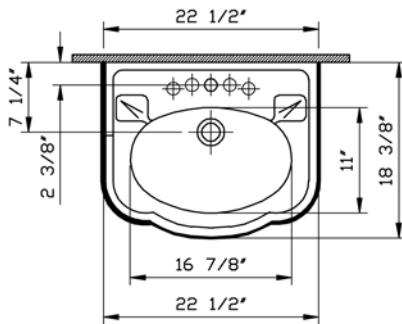

<b>Description</b>	: Aria Pedestal Lavatory
<b>Model Numbers</b>	: 6155-XXX-0001 Single-hole faucet drilling 6155-XXX-0030 4" faucet drilling 6155-XXX-0033 8" faucet drilling
<b>Compatible Items</b>	: 4371-XXX-0156 Pedestal Base
<b>Size</b>	: 22 1/2" x 18 3/8"
<b>Height</b>	: 34 7/8"
<b>Depth</b>	: 6 1/2"
<b>Waste</b>	: Ø1 1/4" O.D.
<b>Shipping Weight</b>	: 6155 : 39 lbs. 4371 : 28 lbs.
<b>Shipping Dimensions</b>	: 6155 : 10 1/4" W x 23 1/4" L x 19 5/8" H 4371 : 13 5/8" W x 14 1/8" L x 30 1/8" H
<b>Installation Guide</b>	: VitrA Guide # 312850
<b>Included Components</b>	: Lavatory installation kit (312090)
<b>Material</b>	: Vitreous china
<b>Colors</b>	: 003 White 017 Bone, 068 Biscuit (Basic Colors) "XXX" indicates the color
<b>Standards</b>	: ASME A 112.19.2, CSA B45, CMR 248 (State of Massachusetts)
<b>Warranty</b>	: 10 year limited warranty

1

2

3

- Notes:**
- DIMENSIONS SHOWN FOR THE LOCATION OF THE SUPPLY IS SUGGESTED.
  - INSTALLATION INSTRUCTIONS SUPPLIED WITH THE LAVATORY.
  - FITTINGS ARE NOT INCLUDED
  - PROVIDE SUITABLE REINFORCEMENT FOR ALL WALL SUPPORTS.

**IMPORTANT:** Dimensions of fixtures are nominal and may vary within the range of tolerances established by ASME Standard A 112.19.2, CSA Standard B45 and CMR Standard 248 (State of Massachusetts). These measurements may be subject to change. No responsibility is assumed for the use of superseded or voided pages.