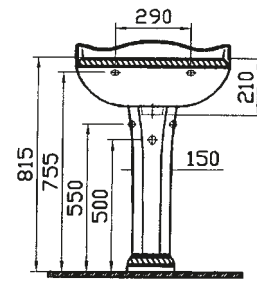

# chartwell

- 6148-xxx-0001 Washbasin, 57 cm (1 tap hole)
- 6148-xxx-0033 Washbasin, 57 cm (3 tap holes)
- 6917-xxx-0156 Pedestal

- 6268-xxx-0001 Washbasin, 63 cm (1 tap hole)
- 6268-xxx-0033 Washbasin, 63 cm (3 tap holes)
- 6550-xxx-0156 Pedestal

- 6628-xxx-0075 Close-coupled WC pan
- 6651-xxx-0319 Cistern with front lever (bottom inlet)
- 6651-xxx-5203 Cistern with odour absorption system (power supply)
- 6651-xxx-5204 Cistern with odour absorption system (concealed power supply connection)
- 05-xxx-001 Toilet seat
- 14-xxx-001 Toilet seat
- 37-013-001 Wooden toilet seat (chestnut)
- 37-014-001 Wooden toilet seat (cognac)
- 37-016-001 Wooden toilet seat (walnut)

- 6668-xxx-0075 Close-coupled WC pan
- 6651-xxx-0319 Cistern with front lever (bottom inlet)
- 6651-xxx-5203 Cistern with odour absorption system (power supply)
- 6651-xxx-5204 Cistern with odour absorption system (concealed power supply connection)
- 05-xxx-001 Toilet seat
- 14-xxx-001 Toilet seat
- 37-013-001 Wooden toilet seat (chestnut)
- 37-014-001 Wooden toilet seat (cognac)
- 37-016-001 Wooden toilet seat (walnut)

- 6279-xxx-0075 Close-coupled WC pan (syphonic)
- 6651-xxx-5026 Cistern with front lever (bottom inlet-cistern mechanism is included)
- 36-xxx-002 Toilet seat