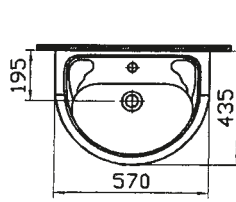

# chartwell

- 6148-xxx-0001 Washbasin, 57 cm (1 tap hole)
- 6148-xxx-0033 Washbasin, 57 cm (3 tap holes)
- 6917-xxx-0156 Pedestal

- 6268-xxx-0001 Washbasin, 63 cm (1 tap hole)
- 6268-xxx-0033 Washbasin, 63 cm (3 tap holes)
- 6550-xxx-0156 Pedestal