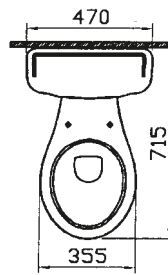

- 6668-xxx-0075 Close-coupled WC pan
- 6651-xxx-0319 Cistern with front lever (bottom inlet)
- 6651-xxx-5203 Cistern with odour absorption system (power supply)
- 6651-xxx-5204 Cistern with odour absorption system (concealed power supply connection)
- 05-xxx-001 Toilet seat
- 14-xxx-001 Toilet seat
- 37-013-001 Wooden toilet seat (chestnut)
- 37-014-001 Wooden toilet seat (cognac)
- 37-016-001 Wooden toilet seat (walnut)