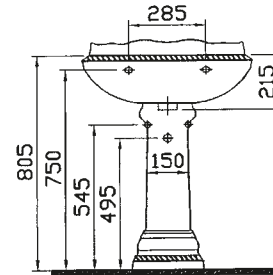

# chartwell

- 6148-xxx-0001 Washbasin, 57 cm (1 tap hole)
- 6148-xxx-0033 Washbasin, 57 cm (3 tap holes)
- 6917-xxx-0156 Pedestal

- 6268-xxx-0001 Washbasin, 63 cm (1 tap hole)
- 6268-xxx-0033 Washbasin, 63 cm (3 tap holes)
- 6550-xxx-0156 Pedestal

- 6628-xxx-0075 Close-coupled WC pan
- 6651-xxx-0319 Cistern with front lever (bottom inlet)
- 6651-xxx-5203 Cistern with odour absorption system (power supply)
- 6651-xxx-5204 Cistern with odour absorption system (concealed power supply connection)
- 05-xxx-001 Toilet seat
- 14-xxx-001 Toilet seat
- 37-013-001 Wooden toilet seat (chestnut)
- 37-014-001 Wooden toilet seat (cognac)
- 37-016-001 Wooden toilet seat (walnut)