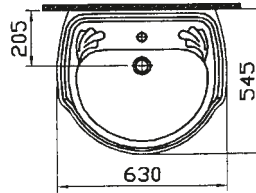

# chartwell

- 6148-xxx-0001 Washbasin, 57 cm (1 tap hole)
- 6148-xxx-0033 Washbasin, 57 cm (3 tap holes)
- 6917-xxx-0156 Pedestal

- 6268-xxx-0001 Washbasin, 63 cm (1 tap hole)
- 6268-xxx-0033 Washbasin, 63 cm (3 tap holes)
- 6550-xxx-0156 Pedestal