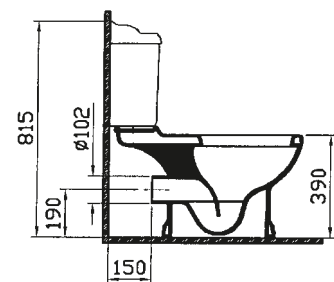

# chartwell

- 6148-xxx-0001 Washbasin, 57 cm (1 tap hole)
- 6148-xxx-0033 Washbasin, 57 cm (3 tap holes)
- 6917-xxx-0156 Pedestal

- 6268-xxx-0001 Washbasin, 63 cm (1 tap hole)
- 6268-xxx-0033 Washbasin, 63 cm (3 tap holes)
- 6550-xxx-0156 Pedestal

- 6628-xxx-0075 Close-coupled WC pan
- 6651-xxx-0319 Cistern with front lever (bottom inlet)
- 6651-xxx-5203 Cistern with odour absorption system (power supply)
- 6651-xxx-5204 Cistern with odour absorption system (concealed power supply connection)
- 05-xxx-001 Toilet seat
- 14-xxx-001 Toilet seat
- 37-013-001 Wooden toilet seat (chestnut)
- 37-014-001 Wooden toilet seat (cognac)
- 37-016-001 Wooden toilet seat (walnut)

- 6668-xxx-0075 Close-coupled WC pan
- 6651-xxx-0319 Cistern with front lever (bottom inlet)
- 6651-xxx-5203 Cistern with odour absorption system (power supply)
- 6651-xxx-5204 Cistern with odour absorption system (concealed power supply connection)
- 05-xxx-001 Toilet seat
- 14-xxx-001 Toilet seat
- 37-013-001 Wooden toilet seat (chestnut)
- 37-014-001 Wooden toilet seat (cognac)
- 37-016-001 Wooden toilet seat (walnut)