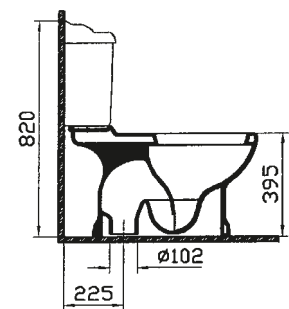

# chartwell

- 6148-xxx-0001 Washbasin, 57 cm (1 tap hole)
- 6148-xxx-0033 Washbasin, 57 cm (3 tap holes)
- 6917-xxx-0156 Pedestal

- 6268-xxx-0001 Washbasin, 63 cm (1 tap hole)
- 6268-xxx-0033 Washbasin, 63 cm (3 tap holes)
- 6550-xxx-0156 Pedestal

- 6628-xxx-0075 Close-coupled WC pan
- 6651-xxx-0319 Cistern with front lever (bottom inlet)
- 6651-xxx-5203 Cistern with odour absorption system (power supply)
- 6651-xxx-5204 Cistern with odour absorption system (concealed power supply connection)
- 05-xxx-001 Toilet seat
- 14-xxx-001 Toilet seat
- 37-013-001 Wooden toilet seat (chestnut)
- 37-014-001 Wooden toilet seat (cognac)
- 37-016-001 Wooden toilet seat (walnut)

- 6668-xxx-0075 Close-coupled WC pan
- 6651-xxx-0319 Cistern with front lever (bottom inlet)
- 6651-xxx-5203 Cistern with odour absorption system (power supply)
- 6651-xxx-5204 Cistern with odour absorption system (concealed power supply connection)
- 05-xxx-001 Toilet seat
- 14-xxx-001 Toilet seat
- 37-013-001 Wooden toilet seat (chestnut)
- 37-014-001 Wooden toilet seat (cognac)
- 37-016-001 Wooden toilet seat (walnut)