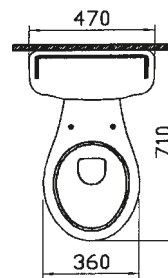

- 6279-xxx-0075 Close-coupled WC pan (syphonic)
- 6651-xxx-5026 Cistern with front lever (bottom inlet-cistern mechanism is included)
- 36-xxx-002 Toilet seat