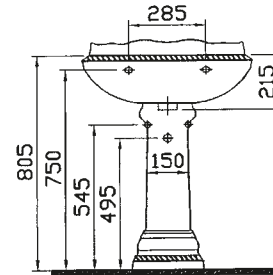

# chartwell

- 6148-xxx-0001 Washbasin, 57 cm (1 tap hole)
- 6148-xxx-0033 Washbasin, 57 cm (3 tap holes)
- 6917-xxx-0156 Pedestal

- 6268-xxx-0001 Washbasin, 63 cm (1 tap hole)
- 6268-xxx-0033 Washbasin, 63 cm (3 tap holes)
- 6550-xxx-0156 Pedestal

- 6628-xxx-0075 Close-coupled WC pan
- 6651-xxx-0319 Cistern with front lever (bottom inlet)
- 6651-xxx-5203 Cistern with odour absorption system (power supply)
- 6651-xxx-5204 Cistern with odour absorption system (concealed power supply connection)
- 05-xxx-001 Toilet seat
- 14-xxx-001 Toilet seat
- 37-013-001 Wooden toilet seat (chesnut)
- 37-014-001 Wooden toilet seat (cognac)
- 37-016-001 Wooden toilet seat (walnut)