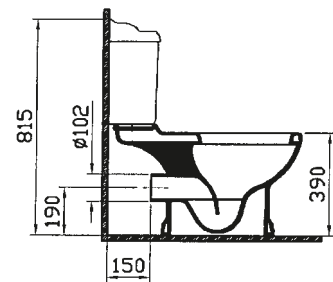

# chartwell

- 6148-xxx-0001 Washbasin, 57 cm (1 tap hole)
- 6148-xxx-0033 Washbasin, 57 cm (3 tap holes)
- 6917-xxx-0156 Pedestal

- 6268-xxx-0001 Washbasin, 63 cm (1 tap hole)
- 6268-xxx-0033 Washbasin, 63 cm (3 tap holes)
- 6550-xxx-0156 Pedestal

- 6628-xxx-0075 Close-coupled WC pan
- 6651-xxx-0319 Cistern with front lever (bottom inlet)
- 6651-xxx-5203 Cistern with odour absorption system (power supply)
- 6651-xxx-5204 Cistern with odour absorption system (concealed power supply connection)
- 05-xxx-001 Toilet seat
- 14-xxx-001 Toilet seat
- 37-013-001 Wooden toilet seat (chesnut)
- 37-014-001 Wooden toilet seat (cognac)
- 37-016-001 Wooden toilet seat (walnut)