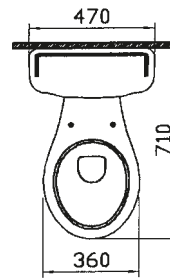

- 6279-xxx-0075 Close-coupled WC pan (syphonic)
- 6651-xxx-5026 Cistern with front lever (bottom inlet-cistern mechanism is included)
- 36-xxx-002 Toilet seat