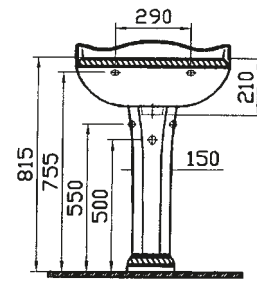

# chartwell

- 6148-xxx-0001 Washbasin, 57 cm (1 tap hole)
- 6148-xxx-0033 Washbasin, 57 cm (3 tap holes)
- 6917-xxx-0156 Pedestal

- 6268-xxx-0001 Washbasin, 63 cm (1 tap hole)
- 6268-xxx-0033 Washbasin, 63 cm (3 tap holes)
- 6550-xxx-0156 Pedestal

- 6628-xxx-0075 Close-coupled WC pan
- 6651-xxx-0319 Cistern with front lever (bottom inlet)
- 6651-xxx-5203 Cistern with odour absorption system (power supply)
- 6651-xxx-5204 Cistern with odour absorption system (concealed power supply connection)
- 05-xxx-001 Toilet seat
- 14-xxx-001 Toilet seat
- 37-013-001 Wooden toilet seat (chesnut)
- 37-014-001 Wooden toilet seat (cognac)
- 37-016-001 Wooden toilet seat (walnut)

- 6668-xxx-0075 Close-coupled WC pan
- 6651-xxx-0319 Cistern with front lever (bottom inlet)
- 6651-xxx-5203 Cistern with odour absorption system (power supply)
- 6651-xxx-5204 Cistern with odour absorption system (concealed power supply connection)
- 05-xxx-001 Toilet seat
- 14-xxx-001 Toilet seat
- 37-013-001 Wooden toilet seat (chesnut)
- 37-014-001 Wooden toilet seat (cognac)
- 37-016-001 Wooden toilet seat (walnut)

- 6279-xxx-0075 Close-coupled WC pan (syphonic)
- 6651-xxx-5026 Cistern with front lever (bottom inlet-cistern mechanism is included)
- 36-xxx-002 Toilet seat