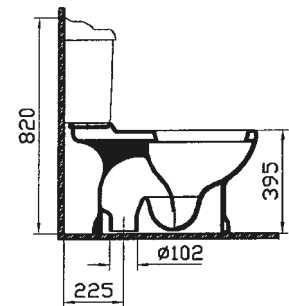

# chartwell

- 6148-xxx-0001 Washbasin, 57 cm (1 tap hole)
- 6148-xxx-0033 Washbasin, 57 cm (3 tap holes)
- 6917-xxx-0156 Pedestal

- 6268-xxx-0001 Washbasin, 63 cm (1 tap hole)
- 6268-xxx-0033 Washbasin, 63 cm (3 tap holes)
- 6550-xxx-0156 Pedestal

- 6628-xxx-0075 Close-coupled WC pan
- 6651-xxx-0319 Cistern with front lever (bottom inlet)
- 6651-xxx-5203 Cistern with odour absorption system (power supply)
- 6651-xxx-5204 Cistern with odour absorption system (concealed power supply connection)
- 05-xxx-001 Toilet seat
- 14-xxx-001 Toilet seat
- 37-013-001 Wooden toilet seat (chesnut)
- 37-014-001 Wooden toilet seat (cognac)
- 37-016-001 Wooden toilet seat (walnut)

- 6668-xxx-0075 Close-coupled WC pan
- 6651-xxx-0319 Cistern with front lever (bottom inlet)
- 6651-xxx-5203 Cistern with odour absorption system (power supply)
- 6651-xxx-5204 Cistern with odour absorption system (concealed power supply connection)
- 05-xxx-001 Toilet seat
- 14-xxx-001 Toilet seat
- 37-013-001 Wooden toilet seat (chesnut)
- 37-014-001 Wooden toilet seat (cognac)
- 37-016-001 Wooden toilet seat (walnut)