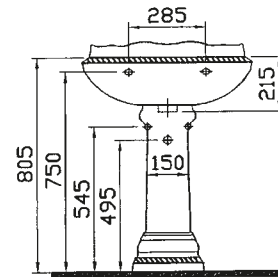

chartwell

- 6148-xxx-0001 Washbasin, 57 cm (1 tap hole)
- 6148-xxx-0033 Washbasin, 57 cm (3 tap holes)
- 6917-xxx-0156 Pedestal

- 6268-xxx-0001 Washbasin, 63 cm (1 tap hole)
- 6268-xxx-0033 Washbasin, 63 cm (3 tap holes)
- 6550-xxx-0156 Pedestal

- 6628-xxx-0075 Close-coupled WC pan
- 6651-xxx-0319 Cistern with front lever (bottom inlet)
- 6651-xxx-5203 Cistern with odour absorption system (power supply)
- 6651-xxx-5204 Cistern with odour absorption system (concealed power supply connection)
- 05-xxx-001 Toilet seat
- 14-xxx-001 Toilet seat
- 37-013-001 Wooden toilet seat (chesnut)
- 37-014-001 Wooden toilet seat (cognac)
- 37-016-001 Wooden toilet seat (walnut)