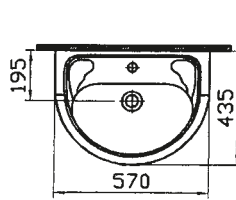

chartwell

- 6148-xxx-0001 Washbasin, 57 cm (1 tap hole)
- 6148-xxx-0033 Washbasin, 57 cm (3 tap holes)
- 6917-xxx-0156 Pedestal

- 6268-xxx-0001 Washbasin, 63 cm (1 tap hole)
- 6268-xxx-0033 Washbasin, 63 cm (3 tap holes)
- 6550-xxx-0156 Pedestal