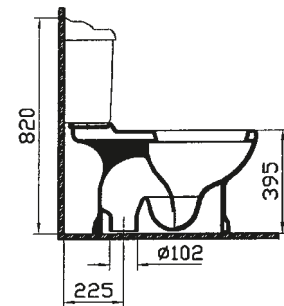

- 6279-xxx-0075 Close-coupled WC pan (syphonic)
- 6651-xxx-5026 Cistern with front lever (bottom inlet-cistern mechanism is included)
- 36-xxx-002 Toilet seat