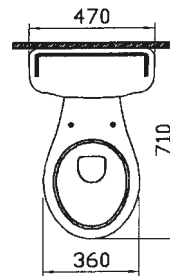

- 6279-xxx-0075 Close-coupled WC pan (syphonic)
- 6651-xxx-5026 Cistern with front lever (bottom inlet-cistern mechanism is included)
- 36-xxx-002 Toilet seat