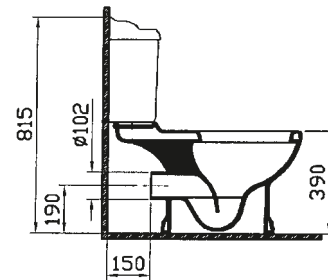

chartwell

- 6148-xxx-0001 Washbasin, 57 cm (1 tap hole)
- 6148-xxx-0033 Washbasin, 57 cm (3 tap holes)
- 6917-xxx-0156 Pedestal

- 6268-xxx-0001 Washbasin, 63 cm (1 tap hole)
- 6268-xxx-0033 Washbasin, 63 cm (3 tap holes)
- 6550-xxx-0156 Pedestal

- 6628-xxx-0075 Close-coupled WC pan
- 6651-xxx-0319 Cistern with front lever (bottom inlet)
- 6651-xxx-5203 Cistern with odour absorption system (power supply)
- 6651-xxx-5204 Cistern with odour absorption system (concealed power supply connection)
- 05-xxx-001 Toilet seat
- 14-xxx-001 Toilet seat
- 37-013-001 Wooden toilet seat (chesnut)
- 37-014-001 Wooden toilet seat (cognac)
- 37-016-001 Wooden toilet seat (walnut)