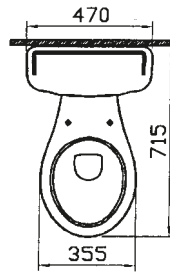

- 6668-xxx-0075 Close-coupled WC pan
- 6651-xxx-0319 Cistern with front lever (bottom inlet)
- 6651-xxx-5203 Cistern with odour absorption system (power supply)
- 6651-xxx-5204 Cistern with odour absorption system (concealed power supply connection)
- 05-xxx-001 Toilet seat
- 14-xxx-001 Toilet seat
- 37-013-001 Wooden toilet seat (chesnut)
- 37-014-001 Wooden toilet seat (cognac)
- 37-016-001 Wooden toilet seat (walnut)