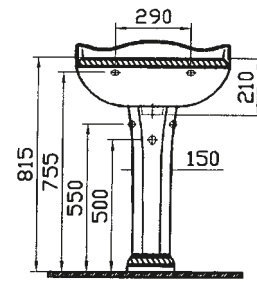

chartwell

- 6148-xxx-0001 Washbasin, 57 cm (1 tap hole)
- 6148-xxx-0033 Washbasin, 57 cm (3 tap holes)
- 6917-xxx-0156 Pedestal

- 6268-xxx-0001 Washbasin, 63 cm (1 tap hole)
- 6268-xxx-0033 Washbasin, 63 cm (3 tap holes)
- 6550-xxx-0156 Pedestal

- 6628-xxx-0075 Close-coupled WC pan
- 6651-xxx-0319 Cistern with front lever (bottom inlet)
- 6651-xxx-5203 Cistern with odour absorption system (power supply)
- 6651-xxx-5204 Cistern with odour absorption system (concealed power supply connection)
- 05-xxx-001 Toilet seat
- 14-xxx-001 Toilet seat
- 37-013-001 Wooden toilet seat (chesnut)
- 37-014-001 Wooden toilet seat (cognac)
- 37-016-001 Wooden toilet seat (walnut)

- 6668-xxx-0075 Close-coupled WC pan
- 6651-xxx-0319 Cistern with front lever (bottom inlet)
- 6651-xxx-5203 Cistern with odour absorption system (power supply)
- 6651-xxx-5204 Cistern with odour absorption system (concealed power supply connection)
- 05-xxx-001 Toilet seat
- 14-xxx-001 Toilet seat
- 37-013-001 Wooden toilet seat (chesnut)
- 37-014-001 Wooden toilet seat (cognac)
- 37-016-001 Wooden toilet seat (walnut)

- 6279-xxx-0075 Close-coupled WC pan (syphonic)
- 6651-xxx-5026 Cistern with front lever (bottom inlet-cistern mechanism is included)
- 36-xxx-002 Toilet seat