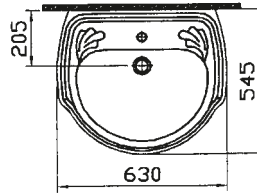

chartwell

- 6148-xxx-0001 Washbasin, 57 cm (1 tap hole)
- 6148-xxx-0033 Washbasin, 57 cm (3 tap holes)
- 6917-xxx-0156 Pedestal

- 6268-xxx-0001 Washbasin, 63 cm (1 tap hole)
- 6268-xxx-0033 Washbasin, 63 cm (3 tap holes)
- 6550-xxx-0156 Pedestal