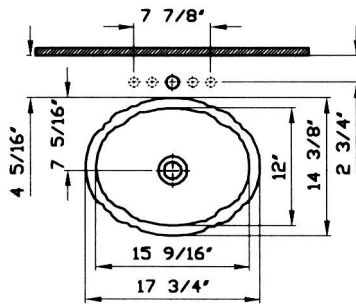

Self-rimming Lavatories

Description	: Self-rimming Lavatory Template included
Code Nr.	: 6090-XXX-0013
Size	: 17 3/4" x 14 3/8"
Height	: 33 1/2"
Depth	: 6 11/16"
Waste	: Ø1 1/4" O.D.
Shipping weight	: 21 lbs.
Shipping dimensions	: 9 5/8" W x 18 1/8" L x 15 3/8" H
Installation guides	: Template (312750)
Material	: Vitreous china
Colors	: 003 White 017 Bone, 068 Biscuit (Basic Colors) "XXX" indicates the color
Standards	: ASME A112.19.2M, CSA B45
Warranty	: 10 year limited warranty

1

2

3

Notes:

- DIMENSIONS SHOWN FOR LOCATION OF SUPPLY IS SUGGESTED.
- INSTALLATION INSTRUCTIONS SUPPLIED WITH LAVATORY.
- FITTINGS NOT INCLUDED
- PROVIDE SUITABLE REINFORCEMENT FOR ALL WALL SUPPORTS.

IMPORTANT: Dimensions of fixtures are nominal and may vary within the range of tolerances established by ASME Standard A112.19.2M and CSA Standard B45. These measurements are subject to change or cancellation. No responsibility is assumed for use of superseded or voided pages.