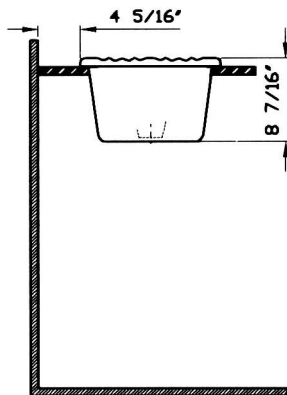

Self-rimming Lavatories

Description	: Self-rimming Lavatory Template included
Code Nr.	: 6090-XXX-0013
Size	: 17 3/4" x 14 3/8"
Height	: 33 1/2"
Depth	: 6 11/16"
Waste	: Ø1 1/4" O.D.
Shipping weight	: 21 lbs.
Shipping dimensions	: 9 5/8" W x 18 1/8" L x 15 3/8" H
Installation guides	: Template (312750)
Material	: Vitreous china
Colors	: 003 White 017 Bone, 068 Biscuit (Basic Colors) "XXX" indicates the color
Standards	: ASME A112.19.2M, CSA B45
Warranty	: 10 year limited warranty

1

2

3

Notes:

- DIMENSIONS SHOWN FOR LOCATION OF SUPPLY IS SUGGESTED.
- INSTALLATION INSTRUCTIONS SUPPLIED WITH LAVATORY.
- FITTINGS NOT INCLUDED
- PROVIDE SUITABLE REINFORCEMENT FOR ALL WALL SUPPORTS.

IMPORTANT: Dimensions of fixtures are nominal and may vary within the range of tolerances established by ASME Standard A112.19.2M and CSA Standard B45. These measurements are subject to change or cancellation. No responsibility is assumed for use of superseded or voided pages.