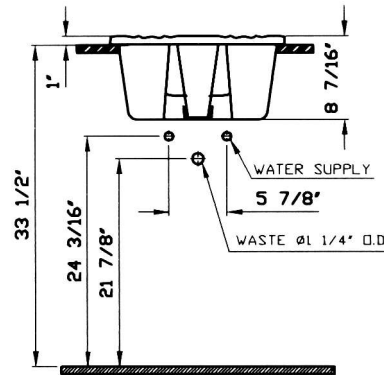

Self-rimming Lavatories

Description	: Self-rimming Lavatory Template included
Code Nr.	: 6090-XXX-0013
Size	: 17 3/4" x 14 3/8"
Height	: 33 1/2"
Depth	: 6 11/16"
Waste	: Ø1 1/4" O.D.
Shipping weight	: 21 lbs.
Shipping dimensions	: 9 5/8" W x 18 1/8" L x 15 3/8" H
Installation guides	: Template (312750)
Material	: Vitreous china
Colors	: 003 White 017 Bone, 068 Biscuit (Basic Colors) "XXX" indicates the color
Standards	: ASME A112.19.2M, CSA B45
Warranty	: 10 year limited warranty

1

2

3

Notes:

- DIMENSIONS SHOWN FOR LOCATION OF SUPPLY IS SUGGESTED.
- INSTALLATION INSTRUCTIONS SUPPLIED WITH LAVATORY.
- FITTINGS NOT INCLUDED
- PROVIDE SUITABLE REINFORCEMENT FOR ALL WALL SUPPORTS.

IMPORTANT: Dimensions of fixtures are nominal and may vary within the range of tolerances established by ASME Standard A112.19.2M and CSA Standard B45. These measurements are subject to change or cancellation. No responsibility is assumed for use of superseded or voided pages.