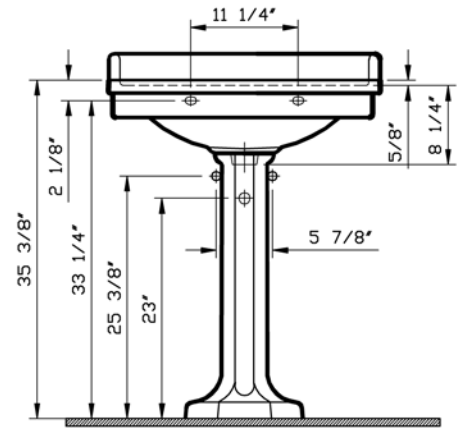

Description	: Aria Pedestal Lavatory
Model Numbers	: 6055-XXX-0001 Single-hole faucet drilling 6055-XXX-0033 8" faucet drilling
Compatible Items	: 4371-XXX-0156 Pedestal Base
Size	: 28 3/8" x 21 1/4"
Height	: 35 3/8"
Depth	: 6 1/2"
Waste	: Ø1 1/4" O.D.
Shipping Weight	: 6055 : 59 lbs. 4371 : 28 lbs.
Shipping Dimensions	: 6055 : 10 5/8" W x 28 3/4" L x 22 3/8" H 4371 : 13 5/8" W x 14 1/8" L x 30 1/8" H
Installation Guide	: Vitra Guide # 312850
Included Components	: Lavatory installation kit (312090)
Material	: Vitreous china
Colors	: 003 White 017 Bone, 068 Biscuit (Basic Colors) "XXX" indicates the color
Standards	: ASME A 112.19.2, CSA B45, CMR 248 (State of Massachusetts)
Warranty	: 10 year limited warranty

1

2

3

- Notes:**
- DIMENSIONS SHOWN FOR THE LOCATION OF THE SUPPLY IS SUGGESTED.
 - INSTALLATION INSTRUCTIONS SUPPLIED WITH THE LAVATORY.
 - FITTINGS ARE NOT INCLUDED
 - PROVIDE SUITABLE REINFORCEMENT FOR ALL WALL SUPPORTS.

IMPORTANT: Dimensions of fixtures are nominal and may vary within the range of tolerances established by ASME Standard A 112.19.2 and CSA Standard B45 and CMR Standard 248 (State of Massachusetts). These measurements may be subject to change. No responsibility is assumed for the use of superseded or voided pages.