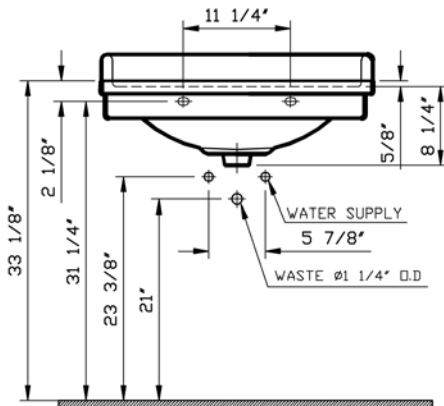

Description	: Aria Pedestal Lavatory
Model Numbers	: 6055-XXX-0001 Single-hole faucet drilling 6055-XXX-0033 8" faucet drilling
Compatible Items	: 4371-XXX-0156 Pedestal Base
Size	: 28 3/8" x 21 1/4"
Height	: 35 3/8"
Depth	: 6 1/2"
Waste	: Ø1 1/4" O.D.
Shipping Weight	: 6055 : 59 lbs. 4371 : 28 lbs.
Shipping Dimensions	: 6055 : 10 5/8" W x 28 3/4" L x 22 3/8" H 4371 : 13 5/8" W x 14 1/8" L x 30 1/8" H
Installation Guide	: Vitra Guide # 312850
Included Components	: Lavatory installation kit (312090)
Material	: Vitreous china
Colors	: 003 White 017 Bone, 068 Biscuit (Basic Colors) "XXX" indicates the color
Standards	: ASME A 112.19.2, CSA B45, CMR 248 (State of Massachusetts)
Warranty	: 10 year limited warranty

1

2

3

- Notes:**
- DIMENSIONS SHOWN FOR THE LOCATION OF THE SUPPLY IS SUGGESTED.
 - INSTALLATION INSTRUCTIONS SUPPLIED WITH THE LAVATORY.
 - FITTINGS ARE NOT INCLUDED
 - PROVIDE SUITABLE REINFORCEMENT FOR ALL WALL SUPPORTS.

IMPORTANT: Dimensions of fixtures are nominal and may vary within the range of tolerances established by ASME Standard A 112.19.2 and CSA Standard B45 and CMR Standard 248 (State of Massachusetts). These measurements may be subject to change. No responsibility is assumed for the use of superseded or voided pages.