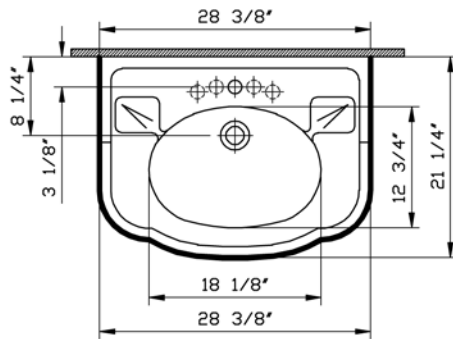

Description	: Aria Pedestal Lavatory
Model Numbers	: 6055-XXX-0001 Single-hole faucet drilling 6055-XXX-0033 8" faucet drilling
Compatible Items	: 4371-XXX-0156 Pedestal Base
Size	: 28 3/8" x 21 1/4"
Height	: 35 3/8"
Depth	: 6 1/2"
Waste	: Ø1 1/4" O.D.
Shipping Weight	: 6055 : 59 lbs. 4371 : 28 lbs.
Shipping Dimensions	: 6055 : 10 5/8" W x 28 3/4" L x 22 3/8" H 4371 : 13 5/8" W x 14 1/8" L x 30 1/8" H
Installation Guide	: Vitra Guide # 312850
Included Components	: Lavatory installation kit (312090)
Material	: Vitreous china
Colors	: 003 White 017 Bone, 068 Biscuit (Basic Colors) "XXX" indicates the color
Standards	: ASME A 112.19.2, CSA B45, CMR 248 (State of Massachusetts)
Warranty	: 10 year limited warranty

1

2

3

- Notes:**
- DIMENSIONS SHOWN FOR THE LOCATION OF THE SUPPLY IS SUGGESTED.
 - INSTALLATION INSTRUCTIONS SUPPLIED WITH THE LAVATORY.
 - FITTINGS ARE NOT INCLUDED
 - PROVIDE SUITABLE REINFORCEMENT FOR ALL WALL SUPPORTS.

IMPORTANT: Dimensions of fixtures are nominal and may vary within the range of tolerances established by ASME Standard A 112.19.2 and CSA Standard B45 and CMR Standard 248 (State of Massachusetts). These measurements may be subject to change. No responsibility is assumed for the use of superseded or voided pages.