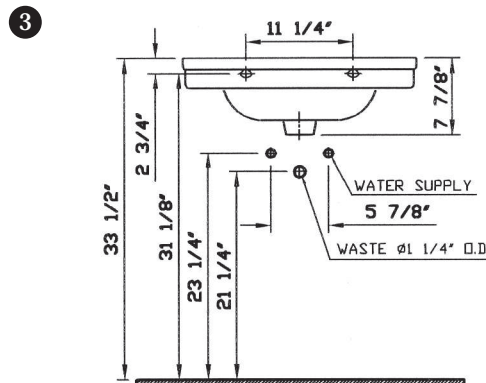

Epoca

Description	: Epoca Pedestal Lavatory
Model Numbers	: 6054-XXX-0001 Single-hole faucet drilling 6054-XXX-0033 8" faucet drilling
Compatible Items	: 6934-XXX-0162 Pedestal Base
Size	: 24 3/4" x 20 5/8"
Height	: 34"
Depth	: 6 3/4"
Waste	: Ø1 1/4" O.D.
Shipping Weight	: 6054 : 42 lbs. 6434 : 31 lbs.
Shipping Dimensions	: 6054 : 9 3/8" W x 26 3/8" L x 22" H 6934 : 14 7/8" W x 13" L x 27 3/8" H
Installation Guide	: VitrA Guide # 312850
Included Components	: Lavatory installation kit (312090)
Material	: Vitreous china
Colors	: 003 White 017 Bone, 068 Biscuit (Basic Colors) 001 Edelweiss, 070 Black (Special Colors) "XXX" indicates the color
Standards	: ASME A 112.19.2, CSA B45
Warranty	: 10 year limited warranty

Notes:

- DIMENSIONS SHOWN FOR THE LOCATION OF THE SUPPLY IS SUGGESTED.
- INSTALLATION INSTRUCTIONS SUPPLIED WITH THE LAVATORY.
- FITTINGS ARE NOT INCLUDED
- PROVIDE SUITABLE REINFORCEMENT FOR ALL WALL SUPPORTS.

IMPORTANT: Dimensions of fixtures are nominal and may vary within the range of tolerances established by ASME Standard A 112.19.2, CSA Standard B45. These measurements may be subject to change. No responsibility is assumed for the use of superseded or voided pages.