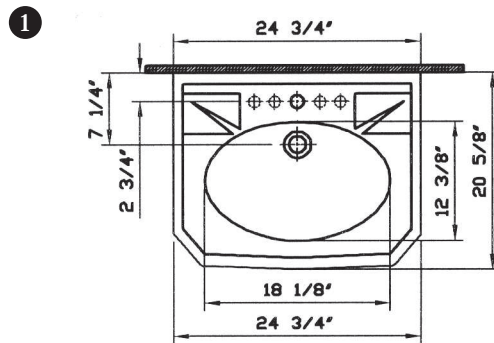

Epoca

Description	: Epoca Pedestal Lavatory
Model Numbers	: 6054-XXX-0001 Single-hole faucet drilling 6054-XXX-0033 8" faucet drilling
Compatible Items	: 6934-XXX-0162 Pedestal Base
Size	: 24 3/4" x 20 5/8"
Height	: 34"
Depth	: 6 3/4"
Waste	: Ø1 1/4" O.D.
Shipping Weight	: 6054 : 42 lbs. 6434 : 31 lbs.
Shipping Dimensions	: 6054 : 9 3/8" W x 26 3/8" L x 22" H 6934 : 14 7/8" W x 13" L x 27 3/8" H
Installation Guide	: VitrA Guide # 312850
Included Components	: Lavatory installation kit (312090)
Material	: Vitreous china
Colors	: 003 White 017 Bone, 068 Biscuit (Basic Colors) 001 Edelweiss, 070 Black (Special Colors) "XXX" indicates the color
Standards	: ASME A 112.19.2, CSA B45
Warranty	: 10 year limited warranty

Notes:

- DIMENSIONS SHOWN FOR THE LOCATION OF THE SUPPLY IS SUGGESTED.
- INSTALLATION INSTRUCTIONS SUPPLIED WITH THE LAVATORY.
- FITTINGS ARE NOT INCLUDED
- PROVIDE SUITABLE REINFORCEMENT FOR ALL WALL SUPPORTS.

IMPORTANT: Dimensions of fixtures are nominal and may vary within the range of tolerances established by ASME Standard A 112.19.2, CSA Standard B45. These measurements may be subject to change. No responsibility is assumed for the use of superseded or voided pages.