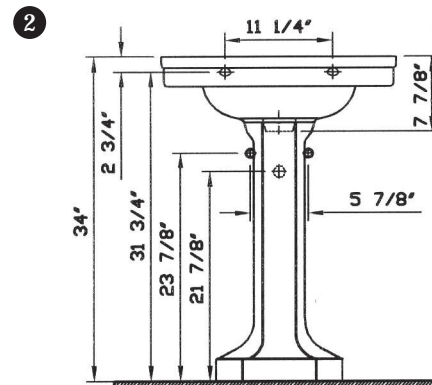

Epoca

Description	: Epoca Pedestal Lavatory
Model Numbers	: 6054-XXX-0001 Single-hole faucet drilling 6054-XXX-0033 8" faucet drilling
Compatible Items	: 6934-XXX-0162 Pedestal Base
Size	: 24 3/4" x 20 5/8"
Height	: 34"
Depth	: 6 3/4"
Waste	: Ø1 1/4" O.D.
Shipping Weight	: 6054 : 42 lbs. 6434 : 31 lbs.
Shipping Dimensions	: 6054 : 9 3/8" W x 26 3/8" L x 22" H 6934 : 14 7/8" W x 13" L x 27 3/8" H
Installation Guide	: VitrA Guide # 312850
Included Components	: Lavatory installation kit (312090)
Material	: Vitreous china
Colors	: 003 White 017 Bone, 068 Biscuit (Basic Colors) 001 Edelweiss, 070 Black (Special Colors) "XXX" indicates the color
Standards	: ASME A 112.19.2, CSA B45
Warranty	: 10 year limited warranty

Notes:

- DIMENSIONS SHOWN FOR THE LOCATION OF THE SUPPLY IS SUGGESTED.
- INSTALLATION INSTRUCTIONS SUPPLIED WITH THE LAVATORY.
- FITTINGS ARE NOT INCLUDED
- PROVIDE SUITABLE REINFORCEMENT FOR ALL WALL SUPPORTS.

IMPORTANT: Dimensions of fixtures are nominal and may vary within the range of tolerances established by ASME Standard A 112.19.2, CSA Standard B45. These measurements may be subject to change. No responsibility is assumed for the use of superseded or voided pages.