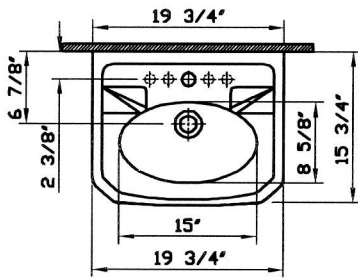

Epoca

Description	: Epoca Pedestal Lavatory
Model Numbers	: 6035-XXX-0001 Single-hole faucet drilling 6035-XXX-0030 4" faucet drilling 6035-XXX-0033 8" faucet drilling
Compatible Item	: 6934-XXX-0162 Pedestal Base
Size	: 19 3/4" x 15 3/4"
Height	: 33 5/8"
Depth	: 5 3/4"
Waste	: Ø1 1/4" O.D.
Shipping Weight	: 6035 : 27 lbs. 6934 : 27 lbs.
Shipping Dimensions	: 6035 : 9 1/8" W x 20 1/8" L x 17 1/4" H 6934 : 12 7/8" W x 13" L x 29 1/8" H
Installation Guide	: Vitra Guide # 312850
Included Components	: Lavatory installation kit (312090)
Material	: Vitreous china
Colors	: 003 White 017 Bone, 068 Biscuit (Basic Colors) 001 Edelweiss, 070 Black (Special Colors) "XXX" indicates the color
Standards	: ASME A 112.19.2, CMR 248 (State of Massachusetts)
Warranty	: 10 year limited warranty

1

2

3

- Notes:
- DIMENSIONS SHOWN FOR THE LOCATION OF THE SUPPLY IS SUGGESTED.
 - INSTALLATION INSTRUCTIONS SUPPLIED WITH THE LAVATORY.
 - FITTINGS ARE NOT INCLUDED
 - PROVIDE SUITABLE REINFORCEMENT FOR ALL WALL SUPPORTS.

IMPORTANT: Dimensions of fixtures are nominal and may vary within the range of tolerances established by ASME Standard A 112.19.2 and CMR Standard 248 (State of Massachusetts). These measurements may be subject to change. No responsibility is assumed for the use of superseded or voided pages.