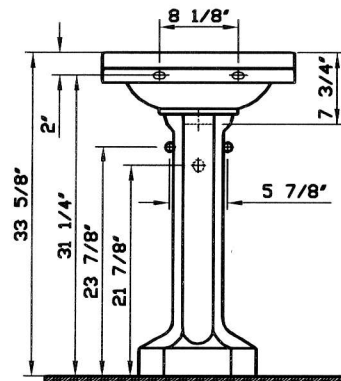

Epoca

Description	: Epoca Pedestal Lavatory
Model Numbers	: 6035-XXX-0001 Single-hole faucet drilling 6035-XXX-0030 4" faucet drilling 6035-XXX-0033 8" faucet drilling
Compatible Item	: 6934-XXX-0162 Pedestal Base
Size	: 19 3/4" x 15 3/4"
Height	: 33 5/8"
Depth	: 5 3/4"
Waste	: Ø1 1/4" O.D.
Shipping Weight	: 6035 : 27 lbs. 6934 : 27 lbs.
Shipping Dimensions	: 6035 : 9 1/8" W x 20 1/8" L x 17 1/4" H 6934 : 12 7/8" W x 13" L x 29 1/8" H
Installation Guide	: Vitra Guide # 312850
Included Components	: Lavatory installation kit (312090)
Material	: Vitreous china
Colors	: 003 White 017 Bone, 068 Biscuit (Basic Colors) 001 Edelweiss, 070 Black (Special Colors) "XXX" indicates the color
Standards	: ASME A 112.19.2, CMR 248 (State of Massachusetts)
Warranty	: 10 year limited warranty

1

2

3

- Notes:
- DIMENSIONS SHOWN FOR THE LOCATION OF THE SUPPLY IS SUGGESTED.
 - INSTALLATION INSTRUCTIONS SUPPLIED WITH THE LAVATORY.
 - FITTINGS ARE NOT INCLUDED
 - PROVIDE SUITABLE REINFORCEMENT FOR ALL WALL SUPPORTS.

IMPORTANT: Dimensions of fixtures are nominal and may vary within the range of tolerances established by ASME Standard A 112.19.2 and CMR Standard 248 (State of Massachusetts). These measurements may be subject to change. No responsibility is assumed for the use of superseded or voided pages.