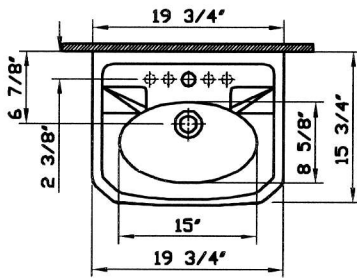

Epoca

Description	: Epoca Pedestal Lavatory
Model Numbers	: 6035-XXX-0001 Single-hole faucet drilling 6035-XXX-0030 4" faucet drilling 6035-XXX-0033 8" faucet drilling
Compatible Item	: 6934-XXX-0162 Pedestal Base
Size	: 19 3/4" x 15 3/4"
Height	: 33 5/8"
Depth	: 5 3/4"
Waste	: Ø1 1/4" O.D.
Shipping Weight	: 6035 : 27 lbs. 6934 : 27 lbs.
Shipping Dimensions	: 6035 : 9 1/8" W x 20 1/8" L x 17 1/4" H 6934 : 12 7/8" W x 13" L x 29 1/8" H
Installation Guide	: Vitra Guide # 312850
Included Components	: Lavatory installation kit (312090)
Material	: Vitreous china
Colors	: 003 White 017 Bone, 068 Biscuit (Basic Colors) 001 Edelweiss, 070 Black (Special Colors) "XXX" indicates the color
Standards	: ASME A 112.19.2, CMR 248 (State of Massachusetts)
Warranty	: 10 year limited warranty

1

2

3

- Notes:
- DIMENSIONS SHOWN FOR THE LOCATION OF THE SUPPLY IS SUGGESTED.
 - INSTALLATION INSTRUCTIONS SUPPLIED WITH THE LAVATORY.
 - FITTINGS ARE NOT INCLUDED
 - PROVIDE SUITABLE REINFORCEMENT FOR ALL WALL SUPPORTS.

IMPORTANT: Dimensions of fixtures are nominal and may vary within the range of tolerances established by ASME Standard A 112.19.2 and CMR Standard 248 (State of Massachusetts). These measurements may be subject to change. No responsibility is assumed for the use of superseded or voided pages.