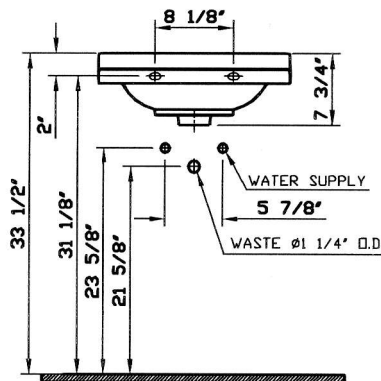

Epoca

Description	: Epoca Pedestal Lavatory
Model Numbers	: 6035-XXX-0001 Single-hole faucet drilling 6035-XXX-0030 4" faucet drilling 6035-XXX-0033 8" faucet drilling
Compatible Item	: 6934-XXX-0162 Pedestal Base
Size	: 19 3/4" x 15 3/4"
Height	: 33 5/8"
Depth	: 5 3/4"
Waste	: Ø1 1/4" O.D.
Shipping Weight	: 6035 : 27 lbs. 6934 : 27 lbs.
Shipping Dimensions	: 6035 : 9 1/8" W x 20 1/8" L x 17 1/4" H 6934 : 12 7/8" W x 13" L x 29 1/8" H
Installation Guide	: Vitra Guide # 312850
Included Components	: Lavatory installation kit (312090)
Material	: Vitreous china
Colors	: 003 White 017 Bone, 068 Biscuit (Basic Colors) 001 Edelweiss, 070 Black (Special Colors) "XXX" indicates the color
Standards	: ASME A 112.19.2, CMR 248 (State of Massachusetts)
Warranty	: 10 year limited warranty

1

2

3

- Notes:
- DIMENSIONS SHOWN FOR THE LOCATION OF THE SUPPLY IS SUGGESTED.
 - INSTALLATION INSTRUCTIONS SUPPLIED WITH THE LAVATORY.
 - FITTINGS ARE NOT INCLUDED
 - PROVIDE SUITABLE REINFORCEMENT FOR ALL WALL SUPPORTS.

IMPORTANT: Dimensions of fixtures are nominal and may vary within the range of tolerances established by ASME Standard A 112.19.2 and CMR Standard 248 (State of Massachusetts). These measurements may be subject to change. No responsibility is assumed for the use of superseded or voided pages.