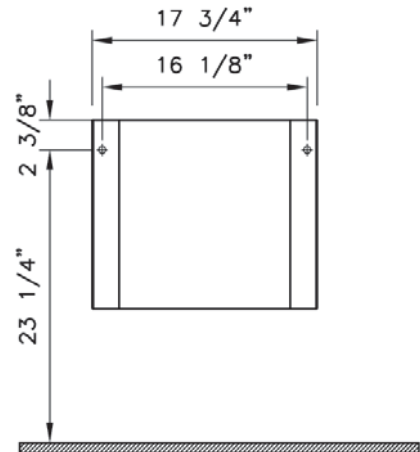

Description	: MOD Lavatory Unit 17 3/4"
Model Numbers	: 51958 (Natural veneered - Bamboo) 51966 (High gloss lacquered - White)
Compatible items	: 5350-003-0041 5351-003-0041 5352-003-0041 5350-003-0904 5351-003-0904 5352-003-0904
Size	: 17 3/4" x 15 3/8"
Height	: 15
Shipping Weight**	: 31 lbs
Shipping Dimensions	: 23 5/8" W x 17 3/8" D x 16 7/8" H
Material	: 51958 - Body: Natural veneered onto MDF Door: Natural veneered onto plywood 51966 - Body: Lacquered onto MDF Door: Natural veneered onto plywood
Colors	: 51958 Bamboo 51966 White high gloss
Warranty	: 2 year limited warranty

\*\*Weights are approximate

1

2

3