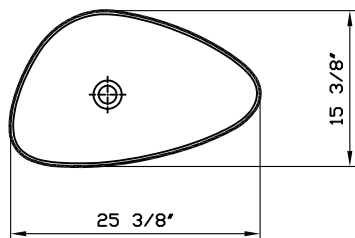

Description	: Piu Due Triangular CounterWare™
Model Number	: 5194-XXX-0016: Without faucet hole
Compatible Item	: 51251: Lavatory unit (without lavatory)
Size	: 25 3/8" x 15 1/2"
Height	: 29 1/2"
Depth	: 4"
Waste	: Ø1 1/4" O.D.
Shipping Weight	: 13 lbs.
Shipping Dimensions	: 16" W x 26" L x 4" H
Installation Guide	: Vitra Guide # 312850
Material	: Fine fire clay
Colors	: 003 White 017 Bone, 068 Biscuit (Basic Colors) 001 Edelweiss, 070 Black (Special Colors) "XXX" indicates the color
Warranty	: 10 year limited warranty

1

2

Notes:

- DIMENSIONS SHOWN FOR THE LOCATION OF THE SUPPLY IS SUGGESTED.
- INSTALLATION INSTRUCTIONS SUPPLIED WITH THE LAVATORY.
- FITTINGS ARE NOT INCLUDED
- PROVIDE SUITABLE REINFORCEMENT FOR ALL WALL SUPPORTS.

IMPORTANT: Dimensions of fixtures are nominal and may vary within the range of tolerances. These measurements may be subject to change. No responsibility is assumed for the use of superseded or voided pages.