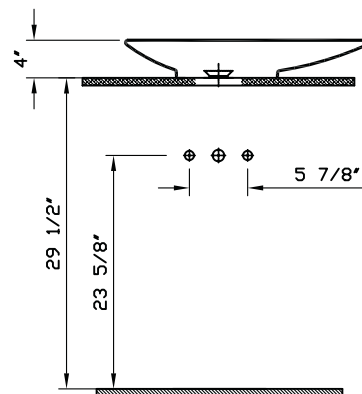

Description	: Piu Due Triangular CounterWare™
Model Number	: 5194-XXX-0016: Without faucet hole
Compatible Item	: 51251: Lavatory unit (without lavatory)
Size	: 25 3/8" x 15 1/2"
Height	: 29 1/2"
Depth	: 4"
Waste	: Ø1 1/4" O.D.
Shipping Weight	: 13 lbs.
Shipping Dimensions	: 16" W x 26" L x 4" H
Installation Guide	: Vitra Guide # 312850
Material	: Fine fire clay
Colors	: 003 White 017 Bone, 068 Biscuit (Basic Colors) 001 Edelweiss, 070 Black (Special Colors) "XXX" indicates the color
Warranty	: 10 year limited warranty

1

2

Notes:

- DIMENSIONS SHOWN FOR THE LOCATION OF THE SUPPLY IS SUGGESTED.
- INSTALLATION INSTRUCTIONS SUPPLIED WITH THE LAVATORY.
- FITTINGS ARE NOT INCLUDED
- PROVIDE SUITABLE REINFORCEMENT FOR ALL WALL SUPPORTS.

IMPORTANT: Dimensions of fixtures are nominal and may vary within the range of tolerances. These measurements may be subject to change. No responsibility is assumed for the use of superseded or voided pages.