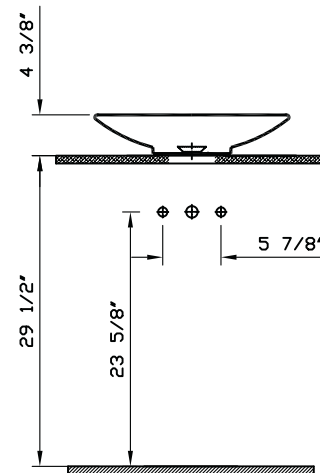

Description	: Piu Due Circular CounterWare™ (bulge view inside)
Model Number	: 5192-XXX-0016: Without faucet hole
Compatible Item	: 51251: Lavatory unit (without lavatory)
Size	: 19 3/4" x 19 3/4"
Height	: 29 1/2"
Depth	: 4 3/8"
Waste	: Ø1 1/4" O.D.
Shipping Weight	: 15 lbs.
Shipping Dimensions	: 20 1/4" W x 20 1/4" L x 5 3/4" H
Installation Guide	: Vitra Guide # 312850
Material	: Fine fire clay
Colors	: 003 White 017 Bone, 068 Biscuit (Basic Colors) 001 Edelweiss, 070 Black (Special Colors) "XXX" indicates the color
Warranty	: 10 year limited warranty

1

2

Notes:

- DIMENSIONS SHOWN FOR THE LOCATION OF THE SUPPLY IS SUGGESTED.
- INSTALLATION INSTRUCTIONS SUPPLIED WITH THE LAVATORY.
- FITTINGS ARE NOT INCLUDED
- PROVIDE SUITABLE REINFORCEMENT FOR ALL WALL SUPPORTS.

IMPORTANT: Dimensions of fixtures are nominal and may vary within the range of tolerances. These measurements may be subject to change. No responsibility is assumed for the use of superseded or voided pages.