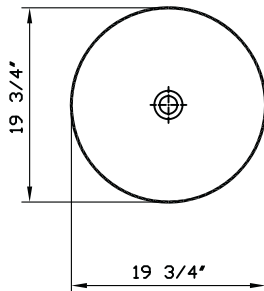

Description	: Piu Due Circular CounterWare™ (bulge view inside)
Model Number	: 5192-XXX-0016: Without faucet hole
Compatible Item	: 51251: Lavatory unit (without lavatory)
Size	: 19 3/4" x 19 3/4"
Height	: 29 1/2"
Depth	: 4 3/8"
Waste	: Ø1 1/4" O.D.
Shipping Weight	: 15 lbs.
Shipping Dimensions	: 20 1/4" W x 20 1/4" L x 5 3/4" H
Installation Guide	: Vitra Guide # 312850
Material	: Fine fire clay
Colors	: 003 White 017 Bone, 068 Biscuit (Basic Colors) 001 Edelweiss, 070 Black (Special Colors) "XXX" indicates the color
Warranty	: 10 year limited warranty

1

2

Notes:

- DIMENSIONS SHOWN FOR THE LOCATION OF THE SUPPLY IS SUGGESTED.
- INSTALLATION INSTRUCTIONS SUPPLIED WITH THE LAVATORY.
- FITTINGS ARE NOT INCLUDED
- PROVIDE SUITABLE REINFORCEMENT FOR ALL WALL SUPPORTS.

IMPORTANT: Dimensions of fixtures are nominal and may vary within the range of tolerances. These measurements may be subject to change. No responsibility is assumed for the use of superseded or voided pages.