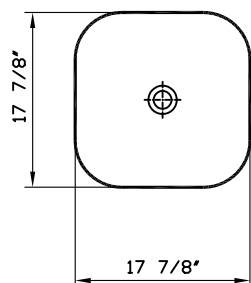

Description	: Piu Due Square CounterWare™
Model Number	: 5191-XXX-0016: Without faucet hole
Compatible Item	: 51251: Lavatory unit (without lavatory)
Size	: 17 7/8" x 17 7/8"
Height	: 29 1/2"
Depth	: 4 1/8"
Waste	: Ø1 1/4" O.D.
Shipping Weight	: 15 lbs.
Shipping Dimensions	: 20 1/4" W x 20 1/4" L x 5 3/4" H
Installation Guide	: Vitra Guide # 312850
Material	: Fine fire clay
Colors	: 003 White 017 Bone, 068 Biscuit (Basic Colors) 001 Edelweiss, 070 Black (Special Colors) "XXX" indicates the color
Warranty	: 10 year limited warranty

1

2

Notes:

- DIMENSIONS SHOWN FOR THE LOCATION OF THE SUPPLY IS SUGGESTED.
- INSTALLATION INSTRUCTIONS SUPPLIED WITH THE LAVATORY.
- FITTINGS ARE NOT INCLUDED
- PROVIDE SUITABLE REINFORCEMENT FOR ALL WALL SUPPORTS.

IMPORTANT: Dimensions of fixtures are nominal and may vary within the range of tolerances. These measurements may be subject to change. No responsibility is assumed for the use of superseded or voided pages.