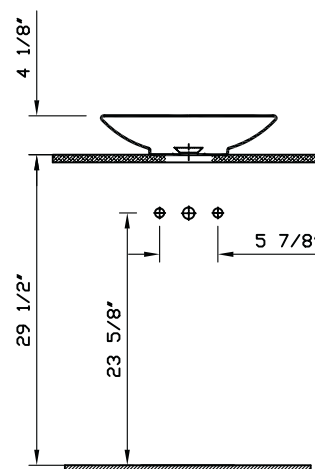

Description	: Piu Due Square CounterWare™
Model Number	: 5191-XXX-0016: Without faucet hole
Compatible Item	: 51251: Lavatory unit (without lavatory)
Size	: 17 7/8" x 17 7/8"
Height	: 29 1/2"
Depth	: 4 1/8"
Waste	: Ø1 1/4" O.D.
Shipping Weight	: 15 lbs.
Shipping Dimensions	: 20 1/4" W x 20 1/4" L x 5 3/4" H
Installation Guide	: Vitra Guide # 312850
Material	: Fine fire clay
Colors	: 003 White 017 Bone, 068 Biscuit (Basic Colors) 001 Edelweiss, 070 Black (Special Colors) "XXX" indicates the color
Warranty	: 10 year limited warranty

1

2

Notes:

- DIMENSIONS SHOWN FOR THE LOCATION OF THE SUPPLY IS SUGGESTED.
- INSTALLATION INSTRUCTIONS SUPPLIED WITH THE LAVATORY.
- FITTINGS ARE NOT INCLUDED
- PROVIDE SUITABLE REINFORCEMENT FOR ALL WALL SUPPORTS.

IMPORTANT: Dimensions of fixtures are nominal and may vary within the range of tolerances. These measurements may be subject to change. No responsibility is assumed for the use of superseded or voided pages.