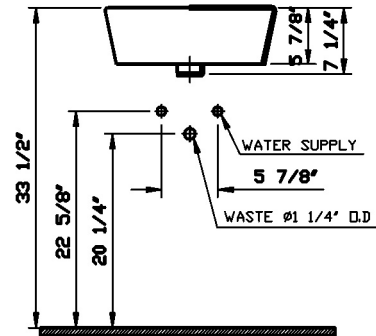

<b>Description</b>	: Matrix Circular CounterWare™
<b>Model Numbers</b>	: 5130-XXX-0016 (without faucet hole)
<b>Size</b>	: 17 3/4" x 17 3/4"
<b>Height</b>	: 33 1/2"
<b>Depth</b>	: 5 1/2"
<b>Waste</b>	: Ø1 1/4" O.D.
<b>Shipping Weight</b>	: 23 lbs.
<b>Shipping Dimensions</b>	: 19 3/8" W x 19 3/8" L x 8 5/8" H
<b>Installation Guide</b>	: Vitra Guide # 312837
<b>Included Components</b>	: Lavatory Installation kit (424599)
<b>Material</b>	: Fine Fire Clay
<b>Colors</b>	: 003 White 017 Bone, 068 Biscuit (Basic Colors) 001 Edelweiss, 070 Black (Special Colors) "XXX" indicates the color
<b>Warranty</b>	: 10 year limited warranty

1

2

**Notes:**

- DIMENSIONS SHOWN FOR THE LOCATION OF THE SUPPLY IS SUGGESTED.
- INSTALLATION INSTRUCTIONS SUPPLIED WITH THE LAVATORY.

**IMPORTANT:** Dimensions of fixtures are nominal and may vary within the range of tolerances established by ASME Standard A 112.19.2, CSA Standard B45 and ICC/ANSI Standard A 117.1. These measurements may be subject to change. No responsibility is assumed for the use of superseded or voided pages.