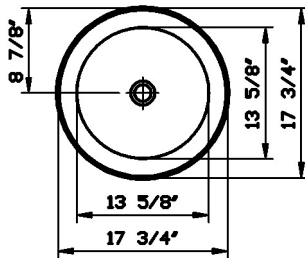

<b>Description</b>	: Matrix Circular CounterWare™
<b>Model Numbers</b>	: 5130-XXX-0016 (without faucet hole)
<b>Size</b>	: 17 3/4" x 17 3/4"
<b>Height</b>	: 33 1/2"
<b>Depth</b>	: 5 1/2"
<b>Waste</b>	: Ø1 1/4" O.D.
<b>Shipping Weight</b>	: 23 lbs.
<b>Shipping Dimensions</b>	: 19 3/8" W x 19 3/8" L x 8 5/8" H
<b>Installation Guide</b>	: Vitra Guide # 312837
<b>Included Components</b>	: Lavatory Installation kit (424599)
<b>Material</b>	: Fine Fire Clay
<b>Colors</b>	: 003 White 017 Bone, 068 Biscuit (Basic Colors) 001 Edelweiss, 070 Black (Special Colors) "XXX" indicates the color
<b>Warranty</b>	: 10 year limited warranty

1

2

**Notes:**

- DIMENSIONS SHOWN FOR THE LOCATION OF THE SUPPLY IS SUGGESTED.
- INSTALLATION INSTRUCTIONS SUPPLIED WITH THE LAVATORY.

**IMPORTANT:** Dimensions of fixtures are nominal and may vary within the range of tolerances established by ASME Standard A 112.19.2, CSA Standard B45 and ICC/ANSI Standard A 117.1. These measurements may be subject to change. No responsibility is assumed for the use of superseded or voided pages.