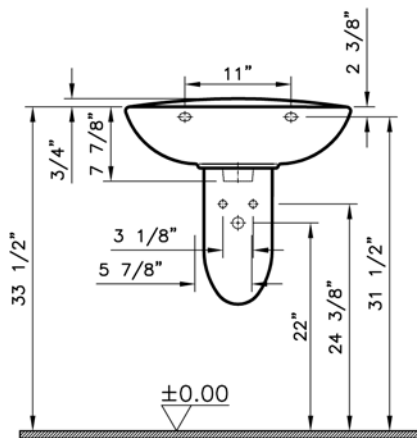

Commercial Line

VitrA

Description	: Normus Pedestal Lavatory
Model Numbers	: 5088BXXX-0999 Single-hole faucet drilling 5088BXXX-0030 4" faucet drilling 5088BXXX-0033 8" faucet drilling
Compatible Items	: 6446BXXX-0156 Pedestal Base
Size	: 24" x 17"
Height	: 32 1/8"
Depth	: 6 1/8"
Waste	: Ø1 1/4" O. D.
Shipping Weight	: 5088: 36 lbs. 6446: 25 lbs.
Shipping Dimensions	: 5088: 9 1/4"W x 25"L x 19"H 6446: 9 3/8"W x 10 2/8"L x 28 1/8"H
Installation Guide	: Vitra Guide # 310136
Material	: Vitreous China
Colors	: 003 White 017 Bone / 068 Biscuit (Basic colors) "XXX" indicates the color
Standards	: ASME A 112.19.2, CSA B45
Warranty	: 10 year limited warranty

1

2

3

4

Notes:

- DIMENSIONS SHOWN FOR THE LOCATION OF THE SUPPLY IS SUGGESTED.
- INSTALLATION INSTRUCTIONS SUPPLIED WITH THE TOILET.

IMPORTANT: Dimensions of fixtures are nominal and may vary within the range of tolerances established by ASME Standard A 112.19.2, CSA Standard B45. These measurements may be subject to change. No responsibility is assumed for the use of superseded or voided pages.