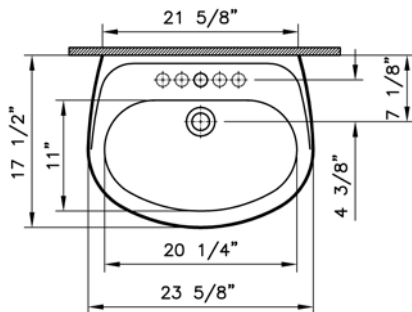

Commercial Line

VitrA

Description	: Normus Pedestal Lavatory
Model Numbers	: 5088BXXX-0999 Single-hole faucet drilling 5088BXXX-0030 4" faucet drilling 5088BXXX-0033 8" faucet drilling
Compatible Items	: 6446BXXX-0156 Pedestal Base
Size	: 24" x 17"
Height	: 32 1/8"
Depth	: 6 1/8"
Waste	: Ø1 1/4" O. D.
Shipping Weight	: 5088: 36 lbs. 6446: 25 lbs.
Shipping Dimensions	: 5088: 9 1/4"W x 25"L x 19"H 6446: 9 3/8"W x 10 2/8"L x 28 1/8"H
Installation Guide	: Vitra Guide # 310136
Material	: Vitreous China
Colors	: 003 White 017 Bone / 068 Biscuit (Basic colors) "XXX" indicates the color
Standards	: ASME A 112.19.2, CSA B45
Warranty	: 10 year limited warranty

1

2

3

4

Notes:

- DIMENSIONS SHOWN FOR THE LOCATION OF THE SUPPLY IS SUGGESTED.
- INSTALLATION INSTRUCTIONS SUPPLIED WITH THE TOILET.

IMPORTANT: Dimensions of fixtures are nominal and may vary within the range of tolerances established by ASME Standard A 112.19.2, CSA Standard B45. These measurements may be subject to change. No responsibility is assumed for the use of superseded or voided pages.