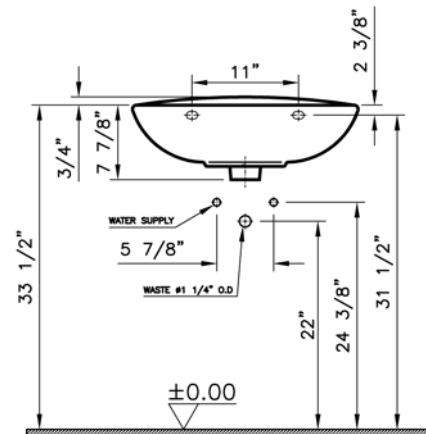

Commercial Line

VitrA

Description	: Normus Pedestal Lavatory
Model Numbers	: 5088BXXX-0999 Single-hole faucet drilling 5088BXXX-0030 4" faucet drilling 5088BXXX-0033 8" faucet drilling
Compatible Items	: 6446BXXX-0156 Pedestal Base
Size	: 24" x 17"
Height	: 32 1/8"
Depth	: 6 1/8"
Waste	: Ø1 1/4" O. D.
Shipping Weight	: 5088: 36 lbs. 6446: 25 lbs.
Shipping Dimensions	: 5088: 9 1/4"W x 25"L x 19"H 6446: 9 3/8"W x 10 2/8"L x 28 1/8"H
Installation Guide	: Vitra Guide # 310136
Material	: Vitreous China
Colors	: 003 White 017 Bone / 068 Biscuit (Basic colors) "XXX" indicates the color
Standards	: ASME A 112.19.2, CSA B45
Warranty	: 10 year limited warranty

1

2

3

4

Notes:

- DIMENSIONS SHOWN FOR THE LOCATION OF THE SUPPLY IS SUGGESTED.
- INSTALLATION INSTRUCTIONS SUPPLIED WITH THE TOILET.

IMPORTANT: Dimensions of fixtures are nominal and may vary within the range of tolerances established by ASME Standard A 112.19.2, CSA Standard B45. These measurements may be subject to change. No responsibility is assumed for the use of superseded or voided pages.