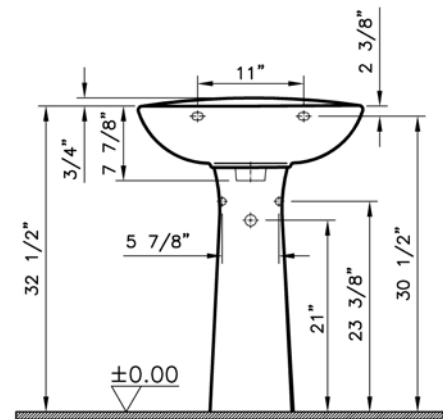

Commercial Line

VitrA

Description	: Normus Pedestal Lavatory
Model Numbers	: 5088BXXX-0999 Single-hole faucet drilling 5088BXXX-0030 4" faucet drilling 5088BXXX-0033 8" faucet drilling
Compatible Items	: 6446BXXX-0156 Pedestal Base
Size	: 24" x 17"
Height	: 32 1/8"
Depth	: 6 1/8"
Waste	: Ø1 1/4" O. D.
Shipping Weight	: 5088: 36 lbs. 6446: 25 lbs.
Shipping Dimensions	: 5088: 9 1/4"W x 25"L x 19"H 6446: 9 3/8"W x 10 2/8"L x 28 1/8"H
Installation Guide	: Vitra Guide # 310136
Material	: Vitreous China
Colors	: 003 White 017 Bone / 068 Biscuit (Basic colors) "XXX" indicates the color
Standards	: ASME A 112.19.2, CSA B45
Warranty	: 10 year limited warranty

1

2

3

4

Notes:

- DIMENSIONS SHOWN FOR THE LOCATION OF THE SUPPLY IS SUGGESTED.
- INSTALLATION INSTRUCTIONS SUPPLIED WITH THE TOILET.

IMPORTANT: Dimensions of fixtures are nominal and may vary within the range of tolerances established by ASME Standard A 112.19.2, CSA Standard B45. These measurements may be subject to change. No responsibility is assumed for the use of superseded or voided pages.