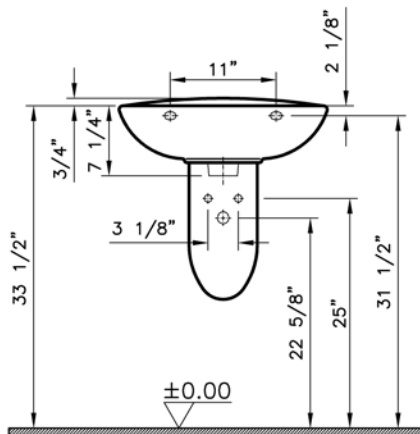

Commercial Line

VitrA

Description	: Normus Pedestal Lavatory
Model Numbers	: 5087BXXX-0999 Single-hole faucet drilling 5087BXXX-0030 4" faucet drilling 5087BXXX-0033 8" faucet drilling
Compatible Items	: 6446BXXX-0156 Pedestal Base
Size	: 22" x 16"
Height	: 31 3/4"
Depth	: 5 1/2"
Waste	: Ø1 1/4" O. D.
Shipping Weight	: 5087: 31 lbs. 6446: 25 lbs.
Shipping Dimensions	: 5087: 9 2/8"W x 23 3/8"L x 18 7/8"H 6446: 9 3/8"W x 10 2/8"L x 28 1/8"H
Installation Guide	: VitrA Guide # 310136
Material	: Vitreous China
Colors	: 003 White 017 Bone / 068 Biscuit (Basic colors) "XXX" indicates the color
Standards	: ASME A 112.19.2, CSA B45
Warranty	: 10 year limited warranty

1

2

3

4

Notes:
• DIMENSIONS SHOWN FOR THE LOCATION OF THE SUPPLY IS SUGGESTED.
• INSTALLATION INSTRUCTIONS SUPPLIED WITH THE TOILET.

IMPORTANT: Dimensions of fixtures are nominal and may vary within the range of tolerances established by ASME Standard A 112.19.2, CSA Standard B45. These measurements may be subject to change. No responsibility is assumed for the use of superseded or voided pages.