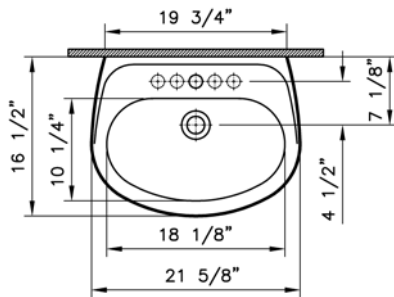

Commercial Line

VitrA

Description	: Normus Pedestal Lavatory
Model Numbers	: 5087BXXX-0999 Single-hole faucet drilling 5087BXXX-0030 4" faucet drilling 5087BXXX-0033 8" faucet drilling
Compatible Items	: 6446BXXX-0156 Pedestal Base
Size	: 22" x 16"
Height	: 31 3/4"
Depth	: 5 1/2"
Waste	: Ø1 1/4" O. D.
Shipping Weight	: 5087: 31 lbs. 6446: 25 lbs.
Shipping Dimensions	: 5087: 9 2/8"W x 23 3/8"L x 18 7/8"H 6446: 9 3/8"W x 10 2/8"L x 28 1/8"H
Installation Guide	: VitrA Guide # 310136
Material	: Vitreous China
Colors	: 003 White 017 Bone / 068 Biscuit (Basic colors) "XXX" indicates the color
Standards	: ASME A 112.19.2, CSA B45
Warranty	: 10 year limited warranty

1

2

3

4

Notes:
• DIMENSIONS SHOWN FOR THE LOCATION OF THE SUPPLY IS SUGGESTED.
• INSTALLATION INSTRUCTIONS SUPPLIED WITH THE TOILET.

IMPORTANT: Dimensions of fixtures are nominal and may vary within the range of tolerances established by ASME Standard A 112.19.2, CSA Standard B45. These measurements may be subject to change. No responsibility is assumed for the use of superseded or voided pages.