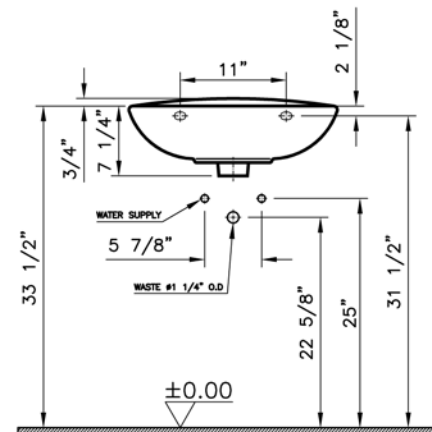

Commercial Line

VitrA

Description	: Normus Pedestal Lavatory
Model Numbers	: 5087BXXX-0999 Single-hole faucet drilling 5087BXXX-0030 4" faucet drilling 5087BXXX-0033 8" faucet drilling
Compatible Items	: 6446BXXX-0156 Pedestal Base
Size	: 22" x 16"
Height	: 31 3/4"
Depth	: 5 1/2"
Waste	: Ø1 1/4" O. D.
Shipping Weight	: 5087: 31 lbs. 6446: 25 lbs.
Shipping Dimensions	: 5087: 9 2/8"W x 23 3/8"L x 18 7/8"H 6446: 9 3/8"W x 10 2/8"L x 28 1/8"H
Installation Guide	: VitrA Guide # 310136
Material	: Vitreous China
Colors	: 003 White 017 Bone / 068 Biscuit (Basic colors) "XXX" indicates the color
Standards	: ASME A 112.19.2, CSA B45
Warranty	: 10 year limited warranty

1

2

3

4

Notes:
• DIMENSIONS SHOWN FOR THE LOCATION OF THE SUPPLY IS SUGGESTED.
• INSTALLATION INSTRUCTIONS SUPPLIED WITH THE TOILET.

IMPORTANT: Dimensions of fixtures are nominal and may vary within the range of tolerances established by ASME Standard A 112.19.2, CSA Standard B45. These measurements may be subject to change. No responsibility is assumed for the use of superseded or voided pages.