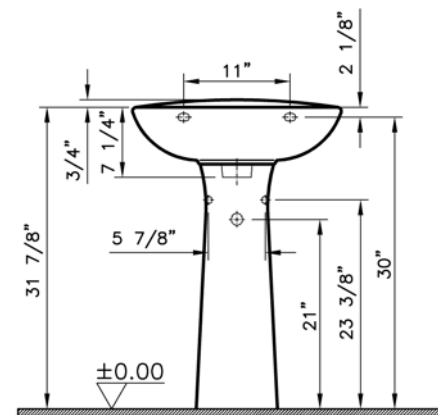

Commercial Line

VitrA

Description	: Normus Pedestal Lavatory
Model Numbers	: 5087BXXX-0999 Single-hole faucet drilling 5087BXXX-0030 4" faucet drilling 5087BXXX-0033 8" faucet drilling
Compatible Items	: 6446BXXX-0156 Pedestal Base
Size	: 22" x 16"
Height	: 31 3/4"
Depth	: 5 1/2"
Waste	: Ø1 1/4" O. D.
Shipping Weight	: 5087: 31 lbs. 6446: 25 lbs.
Shipping Dimensions	: 5087: 9 2/8"W x 23 3/8"L x 18 7/8"H 6446: 9 3/8"W x 10 2/8"L x 28 1/8"H
Installation Guide	: VitrA Guide # 310136
Material	: Vitreous China
Colors	: 003 White 017 Bone / 068 Biscuit (Basic colors) "XXX" indicates the color
Standards	: ASME A 112.19.2, CSA B45
Warranty	: 10 year limited warranty

1

2

3

4

Notes:
• DIMENSIONS SHOWN FOR THE LOCATION OF THE SUPPLY IS SUGGESTED.
• INSTALLATION INSTRUCTIONS SUPPLIED WITH THE TOILET.

IMPORTANT: Dimensions of fixtures are nominal and may vary within the range of tolerances established by ASME Standard A 112.19.2, CSA Standard B45. These measurements may be subject to change. No responsibility is assumed for the use of superseded or voided pages.