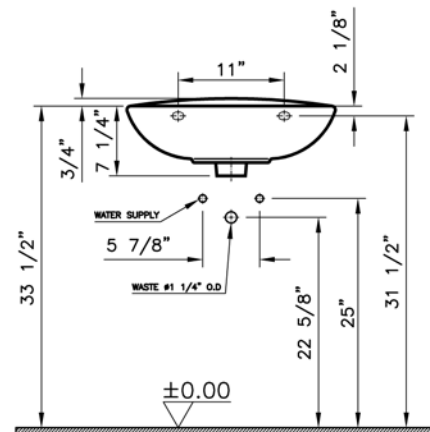

Commercial Line

VitrA

Description	: Normus Pedestal Lavatory
Model Numbers	: 5087BXXX-0999 Single-hole faucet drilling 5087BXXX-0030 4" faucet drilling 5087BXXX-0033 8" faucet drilling
Compatible Items	: 6446BXXX-0156 Pedestal Base
Size	: 22" x 16"
Height	: 31 3/4"
Depth	: 5 1/2"
Waste	: Ø1 1/4" O. D.
Shipping Weight	: 5087: 31 lbs. 6446: 25 lbs.
Shipping Dimensions	: 5087: 9 2/8"W x 23 3/8"L x 18 7/8"H 6446: 9 3/8"W x 10 2/8"L x 28 1/8"H
Installation Guide	: VitrA Guide # 310136
Material	: Vitreous China
Colors	: 003 White 017 Bone / 068 Biscuit (Basic colors) "XXX" indicates the color
Standards	: ASME A 112.19.2, CSA B45
Warranty	: 10 year limited warranty

1

2

3

4

Notes:
• DIMENSIONS SHOWN FOR THE LOCATION OF THE SUPPLY IS SUGGESTED.
• INSTALLATION INSTRUCTIONS SUPPLIED WITH THE TOILET.

IMPORTANT: Dimensions of fixtures are nominal and may vary within the range of tolerances established by ASME Standard A 112.19.2, CSA Standard B45. These measurements may be subject to change. No responsibility is assumed for the use of superseded or voided pages.