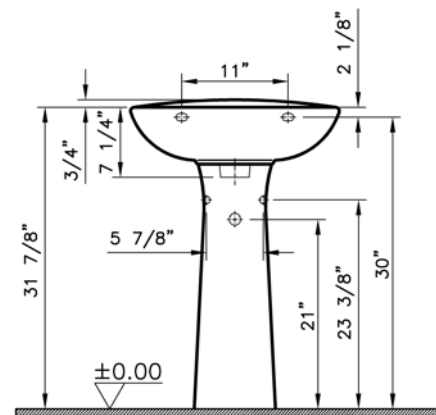

Commercial Line

VitrA

Description	: Normus Pedestal Lavatory
Model Numbers	: 5087BXXX-0999 Single-hole faucet drilling 5087BXXX-0030 4" faucet drilling 5087BXXX-0033 8" faucet drilling
Compatible Items	: 6446BXXX-0156 Pedestal Base
Size	: 22" x 16"
Height	: 31 3/4"
Depth	: 5 1/2"
Waste	: Ø1 1/4" O. D.
Shipping Weight	: 5087: 31 lbs. 6446: 25 lbs.
Shipping Dimensions	: 5087: 9 2/8"W x 23 3/8"L x 18 7/8"H 6446: 9 3/8"W x 10 2/8"L x 28 1/8"H
Installation Guide	: VitrA Guide # 310136
Material	: Vitreous China
Colors	: 003 White 017 Bone / 068 Biscuit (Basic colors) "XXX" indicates the color
Standards	: ASME A 112.19.2, CSA B45
Warranty	: 10 year limited warranty

1

2

3

4

Notes:
• DIMENSIONS SHOWN FOR THE LOCATION OF THE SUPPLY IS SUGGESTED.
• INSTALLATION INSTRUCTIONS SUPPLIED WITH THE TOILET.

IMPORTANT: Dimensions of fixtures are nominal and may vary within the range of tolerances established by ASME Standard A 112.19.2, CSA Standard B45. These measurements may be subject to change. No responsibility is assumed for the use of superseded or voided pages.