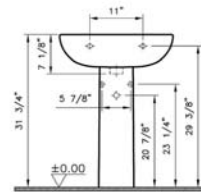

Technical Drawing

5070BXXX-XXXX