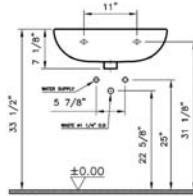

Technical Drawing

5070BXXX-XXXX