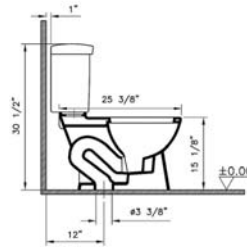

Technical Drawing

5070BXXX-XXXX