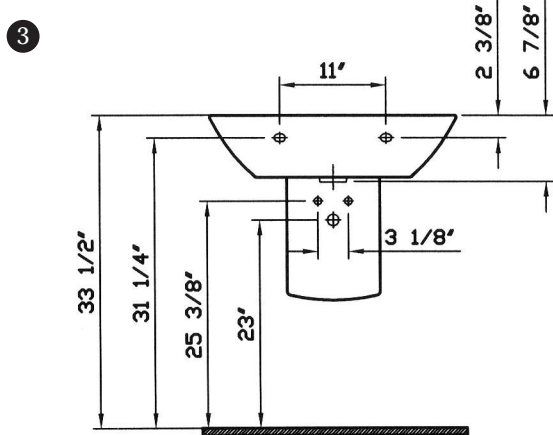

Nuova

Description	: Nuova Pedestal Lavatory
Model Numbers	: 5023-XXX-0001 Single-hole faucet drilling 5023-XXX-0030 4" faucet drilling 5023-XXX-0033 8" faucet drilling
Compatible Items	: 5029-XXX-0156 Pedestal Base 5029-XXX-0411 Pedestal Base (compatible with accessories) 5028-XXX-0156 Trap Cover 50108 Nuova Lavatory Unit (walnut) 50110 Nuova Lavatory Unit (white lacquered) 424390 Metal Basket (cotton cover included) 424391 Cotton Shelf 424392 Metal Bars
Size	: 25 5/8" x 20 3/8"
Height	: 32 5/16"
Depth	: 5 1/8"
Waste	: Ø1 1/4" O.D.
Shipping Weight	: 5023 : 41 lbs. 5029 : 44 lbs. 5028 : 20 lbs.
Shipping Dimensions	: 5023 : 9 1/4" W x 26 1/2" L x 21 7/8" H 5029 : 10" W x 28 3/8" L x 12" H 5028 : 10 7/8" W x 17 7/8" L x 14 1/8" H
Installation Guide	: Vitra Guide # 312850
Included Components	: Lavatory installation kit (312090) Vitrifix trap cover installation kit (424004) 5029-XXX-0411 Pedestal installation kit (424440)
Material	: Vitreous china
Colors	: 003 White 017 Bone, 068 Biscuit (Basic Colors) 001 Edelweiss, 070 Black (Special Colors) "XXX" indicates the color
Standards	: ASME A 112.19.2, CMR 248 (State of Massachusetts)
Warranty	: 10 year limited warranty

Notes:
 • DIMENSIONS SHOWN FOR THE LOCATION OF THE SUPPLY IS SUGGESTED.
 • INSTALLATION INSTRUCTIONS SUPPLIED WITH THE LAVATORY.
 • FITTINGS ARE NOT INCLUDED
 • PROVIDE SUITABLE REINFORCEMENT FOR ALL WALL SUPPORTS.

IMPORTANT: Dimensions of fixtures are nominal and may vary within the range of tolerances established by ASME Standard A 112.19.2 and CMR Standard 248 (State of Massachusetts). These measurements may be subject to change. No responsibility is assumed for the use of superseded or voided pages.