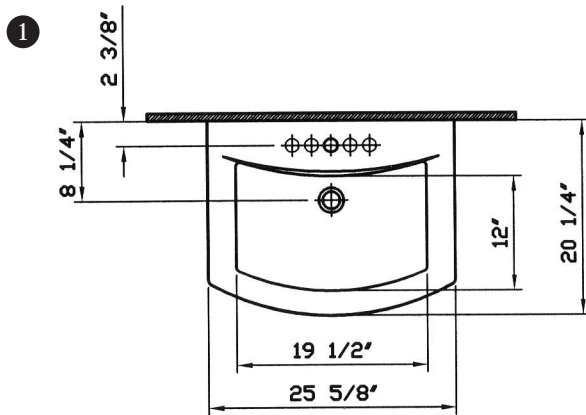

Nuova

Description	: Nuova Pedestal Lavatory
Model Numbers	: 5023-XXX-0001 Single-hole faucet drilling 5023-XXX-0030 4" faucet drilling 5023-XXX-0033 8" faucet drilling
Compatible Items	: 5029-XXX-0156 Pedestal Base 5029-XXX-0411 Pedestal Base (compatible with accessories) 5028-XXX-0156 Trap Cover 50108 Nuova Lavatory Unit (walnut) 50110 Nuova Lavatory Unit (white lacquered) 424390 Metal Basket (cotton cover included) 424391 Cotton Shelf 424392 Metal Bars
Size	: 25 5/8" x 20 3/8"
Height	: 32 5/16"
Depth	: 5 1/8"
Waste	: Ø1 1/4" O.D.
Shipping Weight	: 5023 : 41 lbs. 5029 : 44 lbs. 5028 : 20 lbs.
Shipping Dimensions	: 5023 : 9 1/4" W x 26 1/2" L x 21 7/8" H 5029 : 10" W x 28 3/8" L x 12" H 5028 : 10 7/8" W x 17 7/8" L x 14 1/8" H
Installation Guide	: Vitra Guide # 312850
Included Components	: Lavatory installation kit (312090) Vitrifix trap cover installation kit (424004) 5029-XXX-0411 Pedestal installation kit (424440)
Material	: Vitreous china
Colors	: 003 White 017 Bone, 068 Biscuit (Basic Colors) 001 Edelweiss, 070 Black (Special Colors) "XXX" indicates the color
Standards	: ASME A 112.19.2, CMR 248 (State of Massachusetts)
Warranty	: 10 year limited warranty

Notes:
 • DIMENSIONS SHOWN FOR THE LOCATION OF THE SUPPLY IS SUGGESTED.
 • INSTALLATION INSTRUCTIONS SUPPLIED WITH THE LAVATORY.
 • FITTINGS ARE NOT INCLUDED
 • PROVIDE SUITABLE REINFORCEMENT FOR ALL WALL SUPPORTS.

IMPORTANT: Dimensions of fixtures are nominal and may vary within the range of tolerances established by ASME Standard A 112.19.2 and CMR Standard 248 (State of Massachusetts). These measurements may be subject to change. No responsibility is assumed for the use of superseded or voided pages.