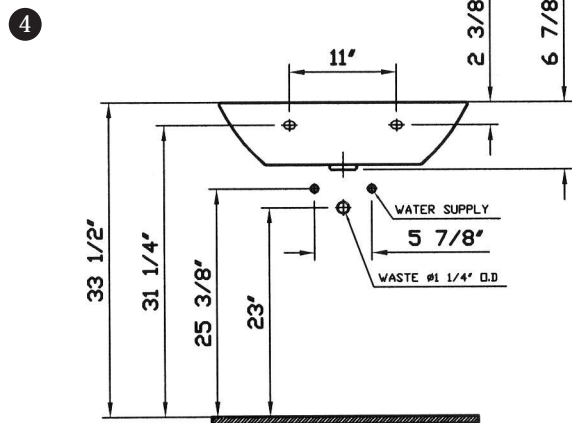

Nuova

Description	: Nuova Pedestal Lavatory
Model Numbers	: 5023-XXX-0001 Single-hole faucet drilling 5023-XXX-0030 4" faucet drilling 5023-XXX-0033 8" faucet drilling
Compatible Items	: 5029-XXX-0156 Pedestal Base 5029-XXX-0411 Pedestal Base (compatible with accessories) 5028-XXX-0156 Trap Cover 50108 Nuova Lavatory Unit (walnut) 50110 Nuova Lavatory Unit (white lacquered) 424390 Metal Basket (cotton cover included) 424391 Cotton Shelf 424392 Metal Bars
Size	: 25 5/8" x 20 3/8"
Height	: 32 5/16"
Depth	: 5 1/8"
Waste	: Ø1 1/4" O.D.
Shipping Weight	: 5023 : 41 lbs. 5029 : 44 lbs. 5028 : 20 lbs.
Shipping Dimensions	: 5023 : 9 1/4" W x 26 1/2" L x 21 7/8" H 5029 : 10" W x 28 3/8" L x 12" H 5028 : 10 7/8" W x 17 7/8" L x 14 1/8" H
Installation Guide	: Vitra Guide # 312850
Included Components	: Lavatory installation kit (312090) Vitrifix trap cover installation kit (424004) 5029-XXX-0411 Pedestal installation kit (424440)
Material	: Vitreous china
Colors	: 003 White 017 Bone, 068 Biscuit (Basic Colors) 001 Edelweiss, 070 Black (Special Colors) "XXX" indicates the color
Standards	: ASME A 112.19.2, CMR 248 (State of Massachusetts)
Warranty	: 10 year limited warranty

Notes:
 • DIMENSIONS SHOWN FOR THE LOCATION OF THE SUPPLY IS SUGGESTED.
 • INSTALLATION INSTRUCTIONS SUPPLIED WITH THE LAVATORY.
 • FITTINGS ARE NOT INCLUDED
 • PROVIDE SUITABLE REINFORCEMENT FOR ALL WALL SUPPORTS.

IMPORTANT: Dimensions of fixtures are nominal and may vary within the range of tolerances established by ASME Standard A 112.19.2 and CMR Standard 248 (State of Massachusetts). These measurements may be subject to change. No responsibility is assumed for the use of superseded or voided pages.