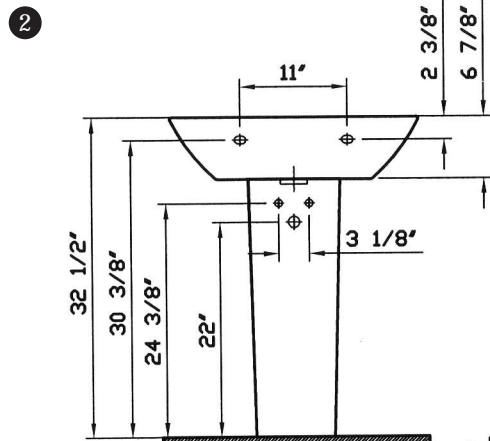

Nuova

Description	: Nuova Pedestal Lavatory
Model Numbers	: 5023-XXX-0001 Single-hole faucet drilling 5023-XXX-0030 4" faucet drilling 5023-XXX-0033 8" faucet drilling
Compatible Items	: 5029-XXX-0156 Pedestal Base 5029-XXX-0411 Pedestal Base (compatible with accessories) 5028-XXX-0156 Trap Cover 50108 Nuova Lavatory Unit (walnut) 50110 Nuova Lavatory Unit (white lacquered) 424390 Metal Basket (cotton cover included) 424391 Cotton Shelf 424392 Metal Bars
Size	: 25 5/8" x 20 3/8"
Height	: 32 5/16"
Depth	: 5 1/8"
Waste	: Ø1 1/4" O.D.
Shipping Weight	: 5023 : 41 lbs. 5029 : 44 lbs. 5028 : 20 lbs.
Shipping Dimensions	: 5023 : 9 1/4" W x 26 1/2" L x 21 7/8" H 5029 : 10" W x 28 3/8" L x 12" H 5028 : 10 7/8" W x 17 7/8" L x 14 1/8" H
Installation Guide	: Vitra Guide # 312850
Included Components	: Lavatory installation kit (312090) Vitrifix trap cover installation kit (424004) 5029-XXX-0411 Pedestal installation kit (424440)
Material	: Vitreous china
Colors	: 003 White 017 Bone, 068 Biscuit (Basic Colors) 001 Edelweiss, 070 Black (Special Colors) "XXX" indicates the color
Standards	: ASME A 112.19.2, CMR 248 (State of Massachusetts)
Warranty	: 10 year limited warranty

Notes:
 • DIMENSIONS SHOWN FOR THE LOCATION OF THE SUPPLY IS SUGGESTED.
 • INSTALLATION INSTRUCTIONS SUPPLIED WITH THE LAVATORY.
 • FITTINGS ARE NOT INCLUDED
 • PROVIDE SUITABLE REINFORCEMENT FOR ALL WALL SUPPORTS.

IMPORTANT: Dimensions of fixtures are nominal and may vary within the range of tolerances established by ASME Standard A 112.19.2 and CMR Standard 248 (State of Massachusetts). These measurements may be subject to change. No responsibility is assumed for the use of superseded or voided pages.